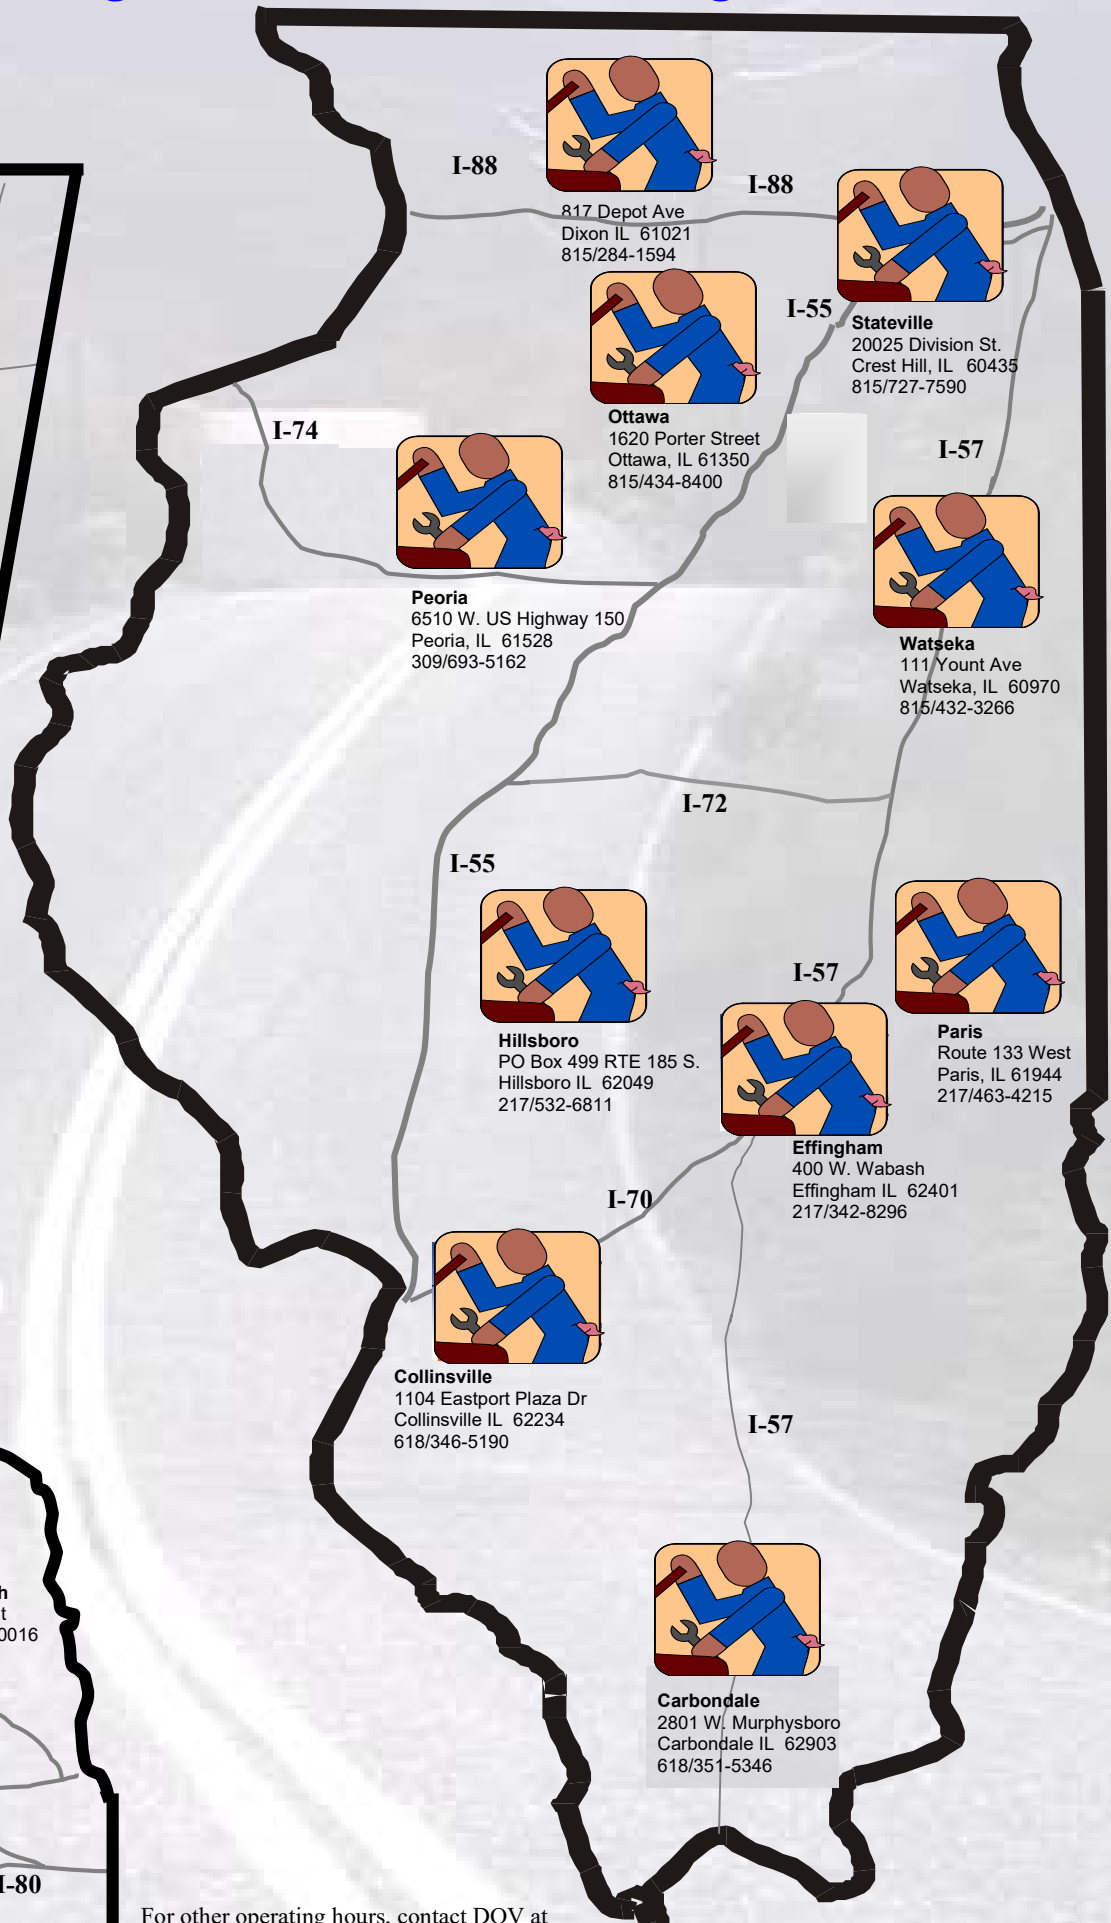

State Garages are located in the following cities

Springfield Area

Chicagoland Area

For other operating hours, contact DOV at
(217) 782-2536 ext 227

CMS – DIVISION OF VEHICLES – ADMINISTRATIVE OFFICE

c/o Central Garage, 200 East Ash Street, Springfield, IL 62704