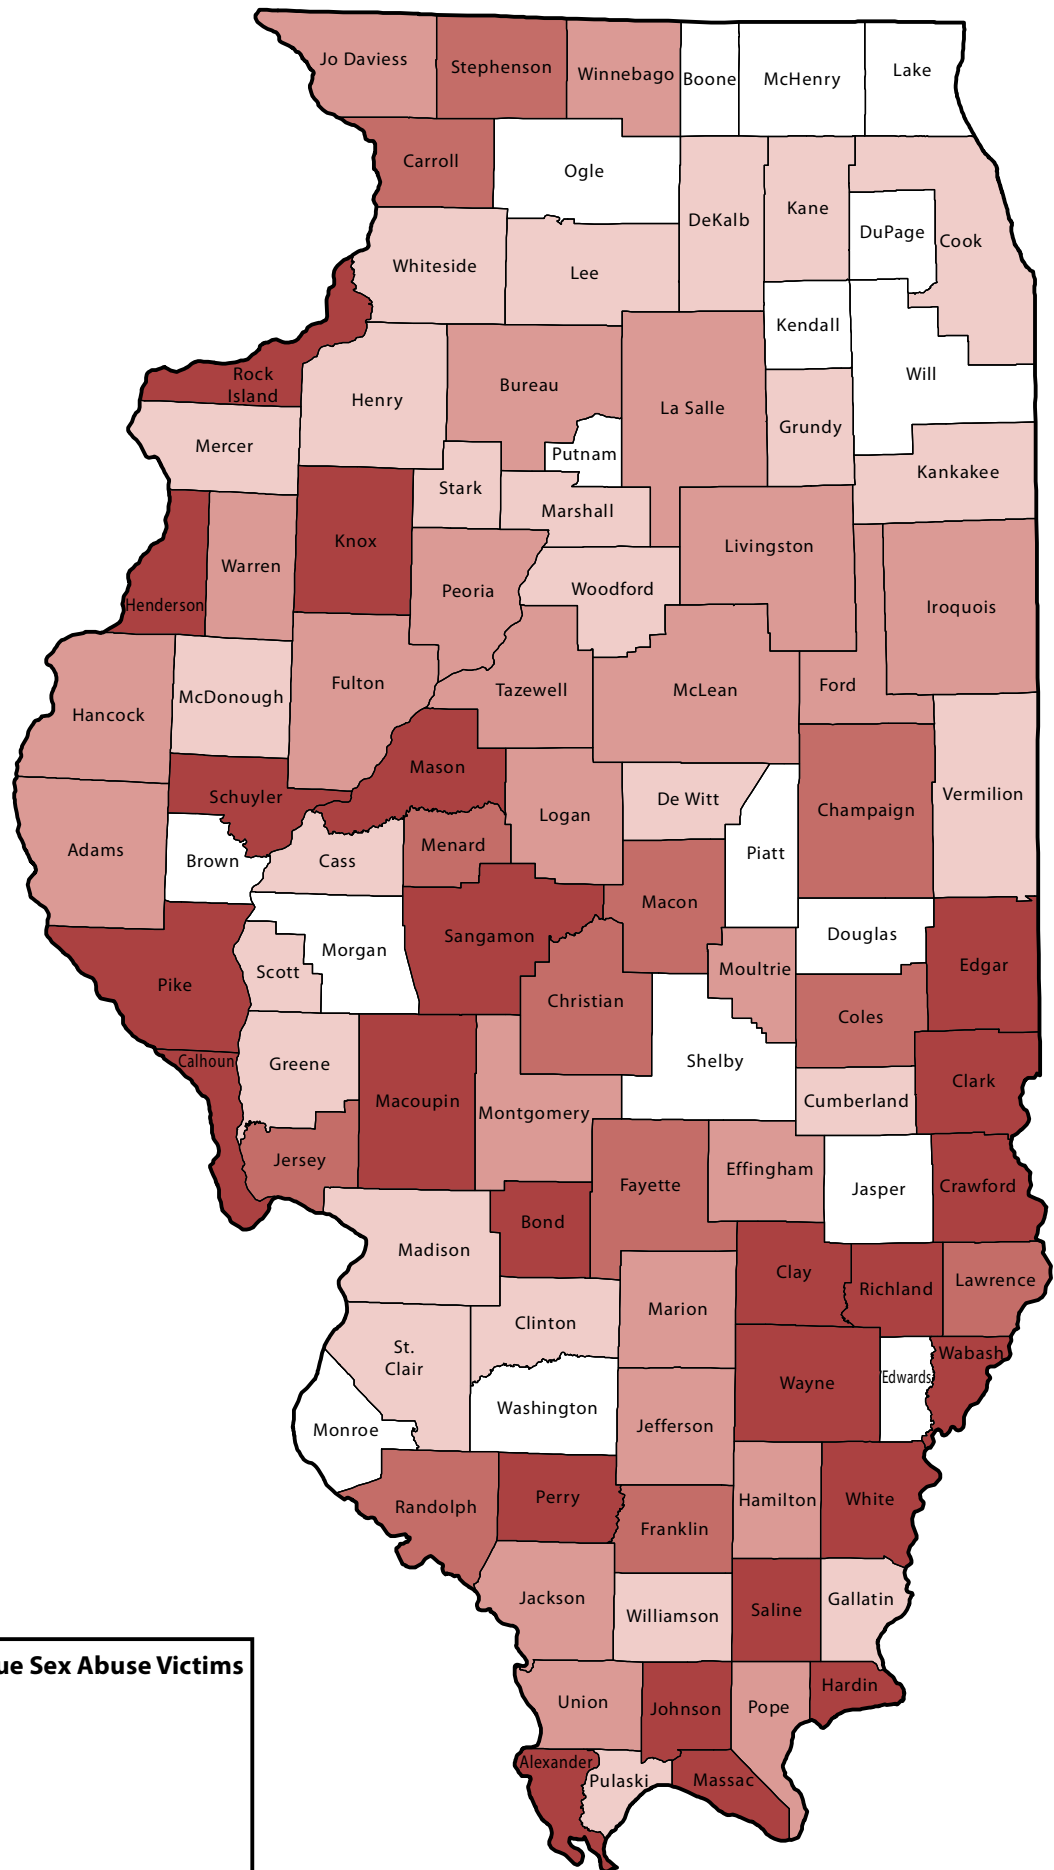

# DCFS Unique Indicated Sex Abuse Victims per 10,000 Children: FY 2012

**Indicated Unique Sex Abuse Victims per 10,000 Children**

- 0 - 5
- 6 - 8
- 9 - 11
- 12 - 14
- More than 14