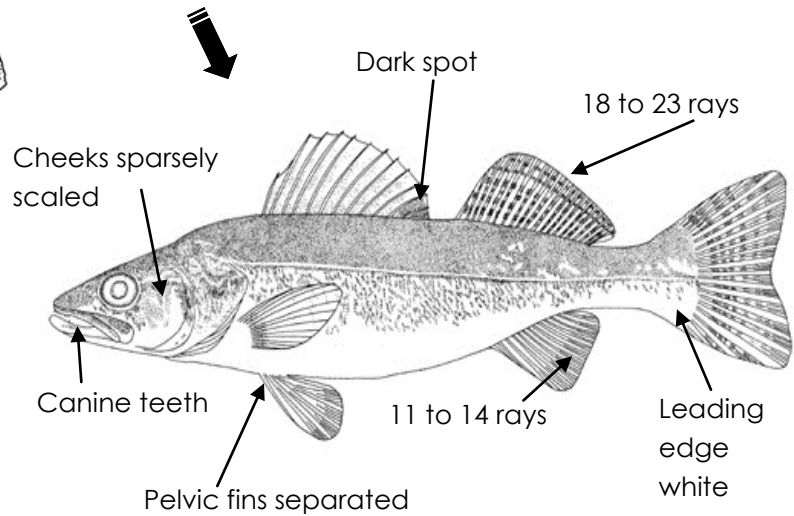

SHABBONA LAKE STATE PARK CATCH & SIZE LIMITS

MUSKELLUNGE
48" MINIMUM LENGTH
1 PER DAY

BLUEGILL - NO MINIMUM LENGTH - 10 PER DAY

CRAPPIE - NO MINIMUM LENGTH - 10 PER DAY

LARGE/SMALL MOUTH BASS
14" MINIMUM LENGTH - 1 PER DAY

WALLEYE - 18" MINIMUM LENGTH - 6 PER DAY

HYBRID STRIPED BASS
17" MINIMUM
3 PER DAY

CATFISH - NO MINIMUM LENGTH - 6 PER DAY