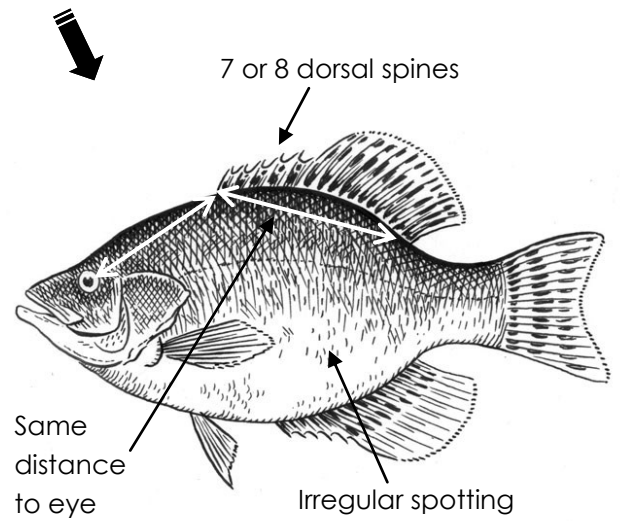

SHABBONA LAKE STATE PARK CATCH & SIZE LIMITS

MUSKELLUNGE
48" MINIMUM LENGTH
1 PER DAY

BLUEGILL - NO MINIMUM LENGTH - 10 PER DAY

CRAPPIE - NO MINIMUM LENGTH - 10 PER DAY

LARGE/SMALL MOUTH BASS
14" MINIMUM LENGTH - 1 PER DAY

WALLEYE - 18" MINIMUM LENGTH - 6 PER DAY

HYBRID STRIPED BASS
17" MINIMUM
3 PER DAY

CATFISH - NO MINIMUM LENGTH - 6 PER DAY