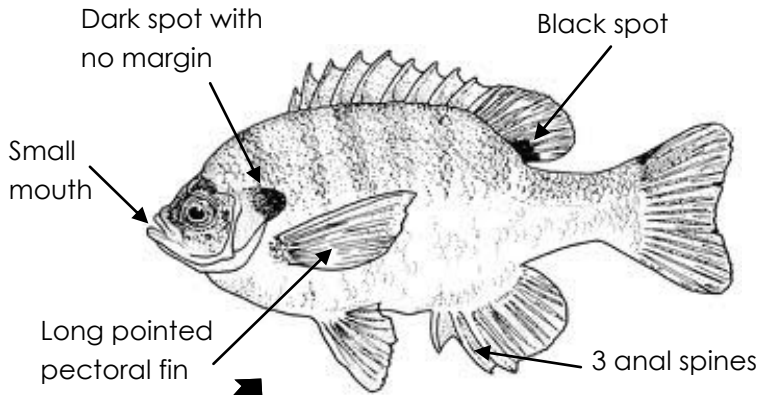

SHABBONA LAKE STATE PARK CATCH & SIZE LIMITS

MUSKELLUNGE
48" MINIMUM LENGTH
1 PER DAY

BLUEGILL - NO MINIMUM LENGTH - 10 PER DAY

CRAPPIE - NO MINIMUM LENGTH - 10 PER DAY

LARGE/SMALL MOUTH BASS
14" MINIMUM LENGTH - 1 PER DAY

WALLEYE - 18" MINIMUM LENGTH - 6 PER DAY

HYBRID STRIPED BASS
17" MINIMUM
3 PER DAY

CATFISH - NO MINIMUM LENGTH - 6 PER DAY