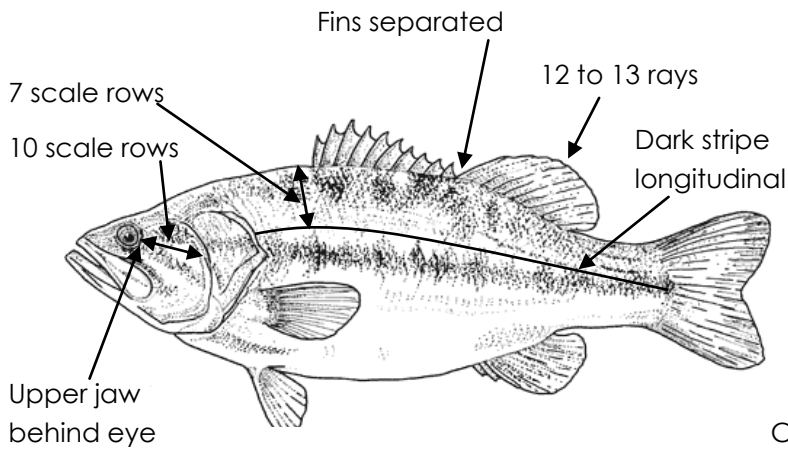

SHABBONA LAKE STATE PARK CATCH & SIZE LIMITS

MUSKELLUNGE
48" MINIMUM LENGTH
1 PER DAY

BLUEGILL - NO MINIMUM LENGTH - 10 PER DAY

CRAPPIE - NO MINIMUM LENGTH - 10 PER DAY

LARGE/SMALL MOUTH BASS
14" MINIMUM LENGTH - 1 PER DAY

WALLEYE - 18" MINIMUM LENGTH - 6 PER DAY

HYBRID STRIPED BASS
17" MINIMUM
3 PER DAY

CATFISH - NO MINIMUM LENGTH - 6 PER DAY