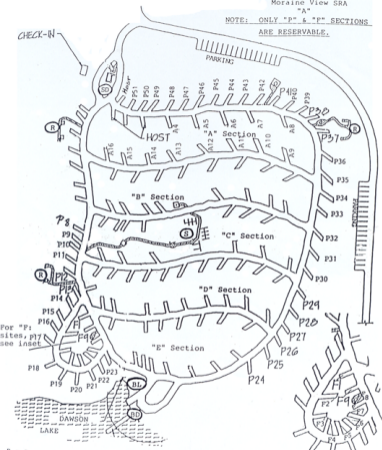

NOTE: ONLY "P" & "F" SECTIONS  
ARE RESERVABLE.

CHECK-IN

For "P" sites, p17 see inset

- R = Restrooms
- S = Shower Bldg
- SD = Sanitary Dump
- BL = Boat Launch
- BD = Boat Dock

GANDER BAY TRAILER CAMP

SCALE 1" = 200'-0"