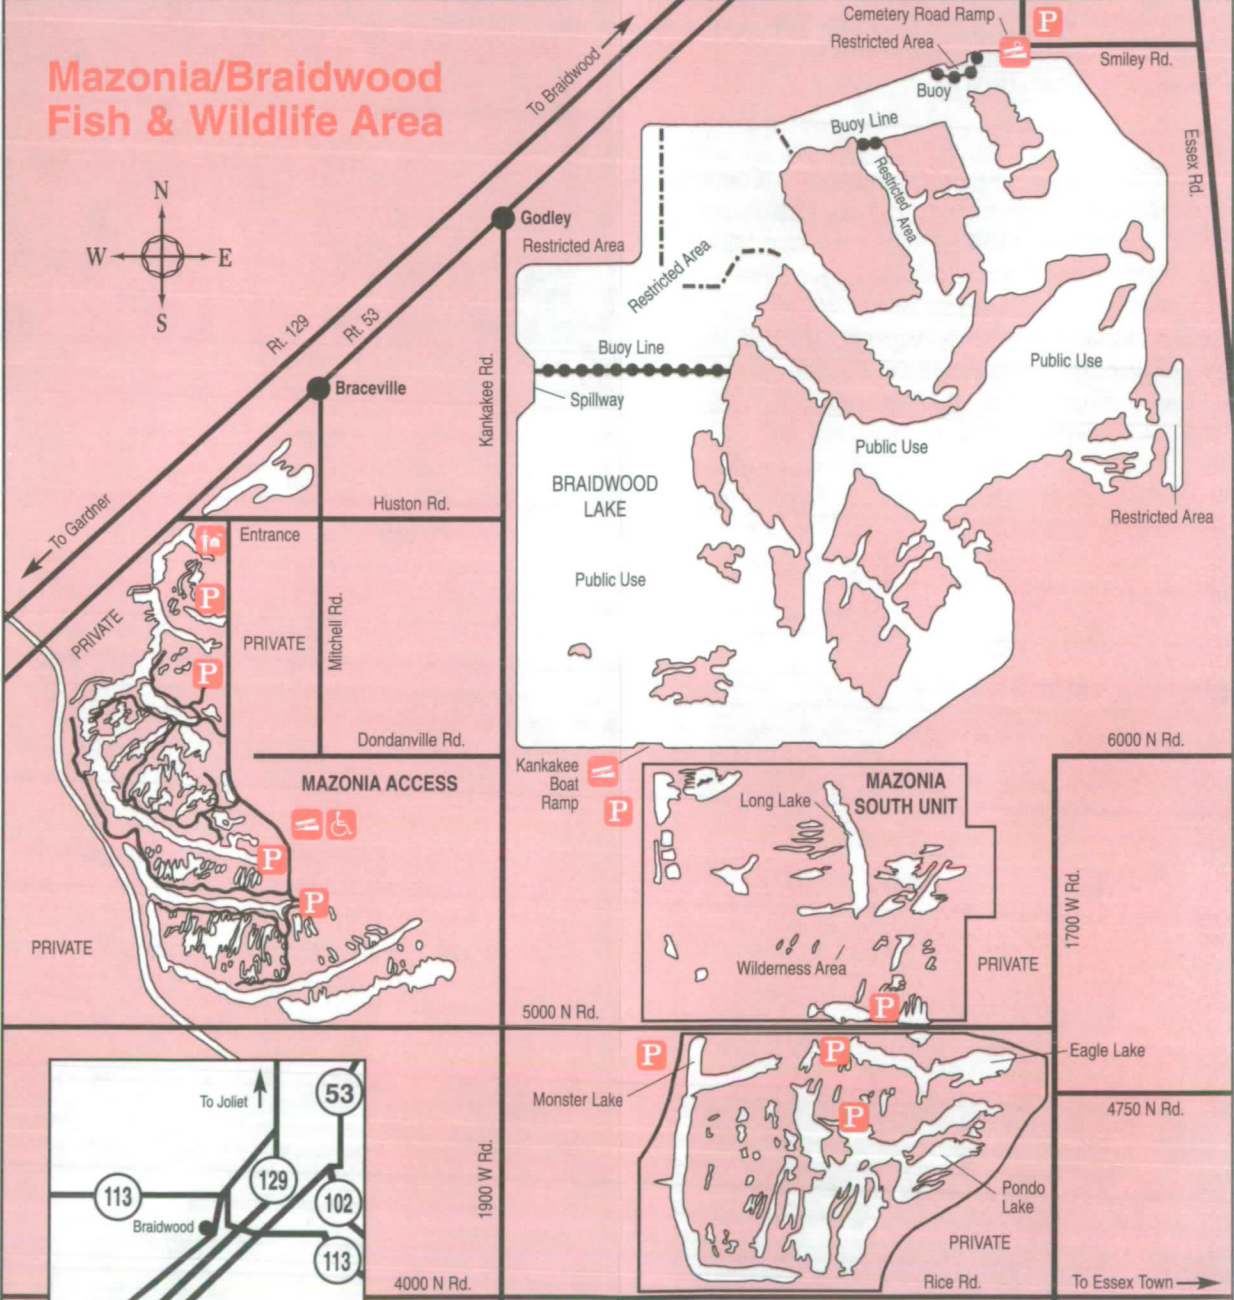

Mazonia/Braidwood Fish & Wildlife Area

Legend

Boat Launch

Check Station

Handicap

Parking