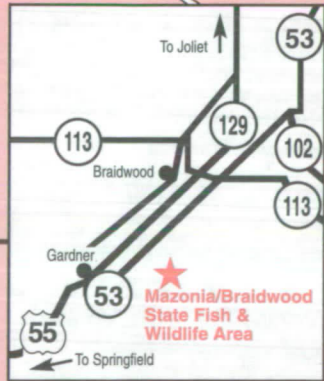

Mazonia/Braidwood Fish & Wildlife Area

Legend

Boat Launch

Check Station

Handicap

Parking