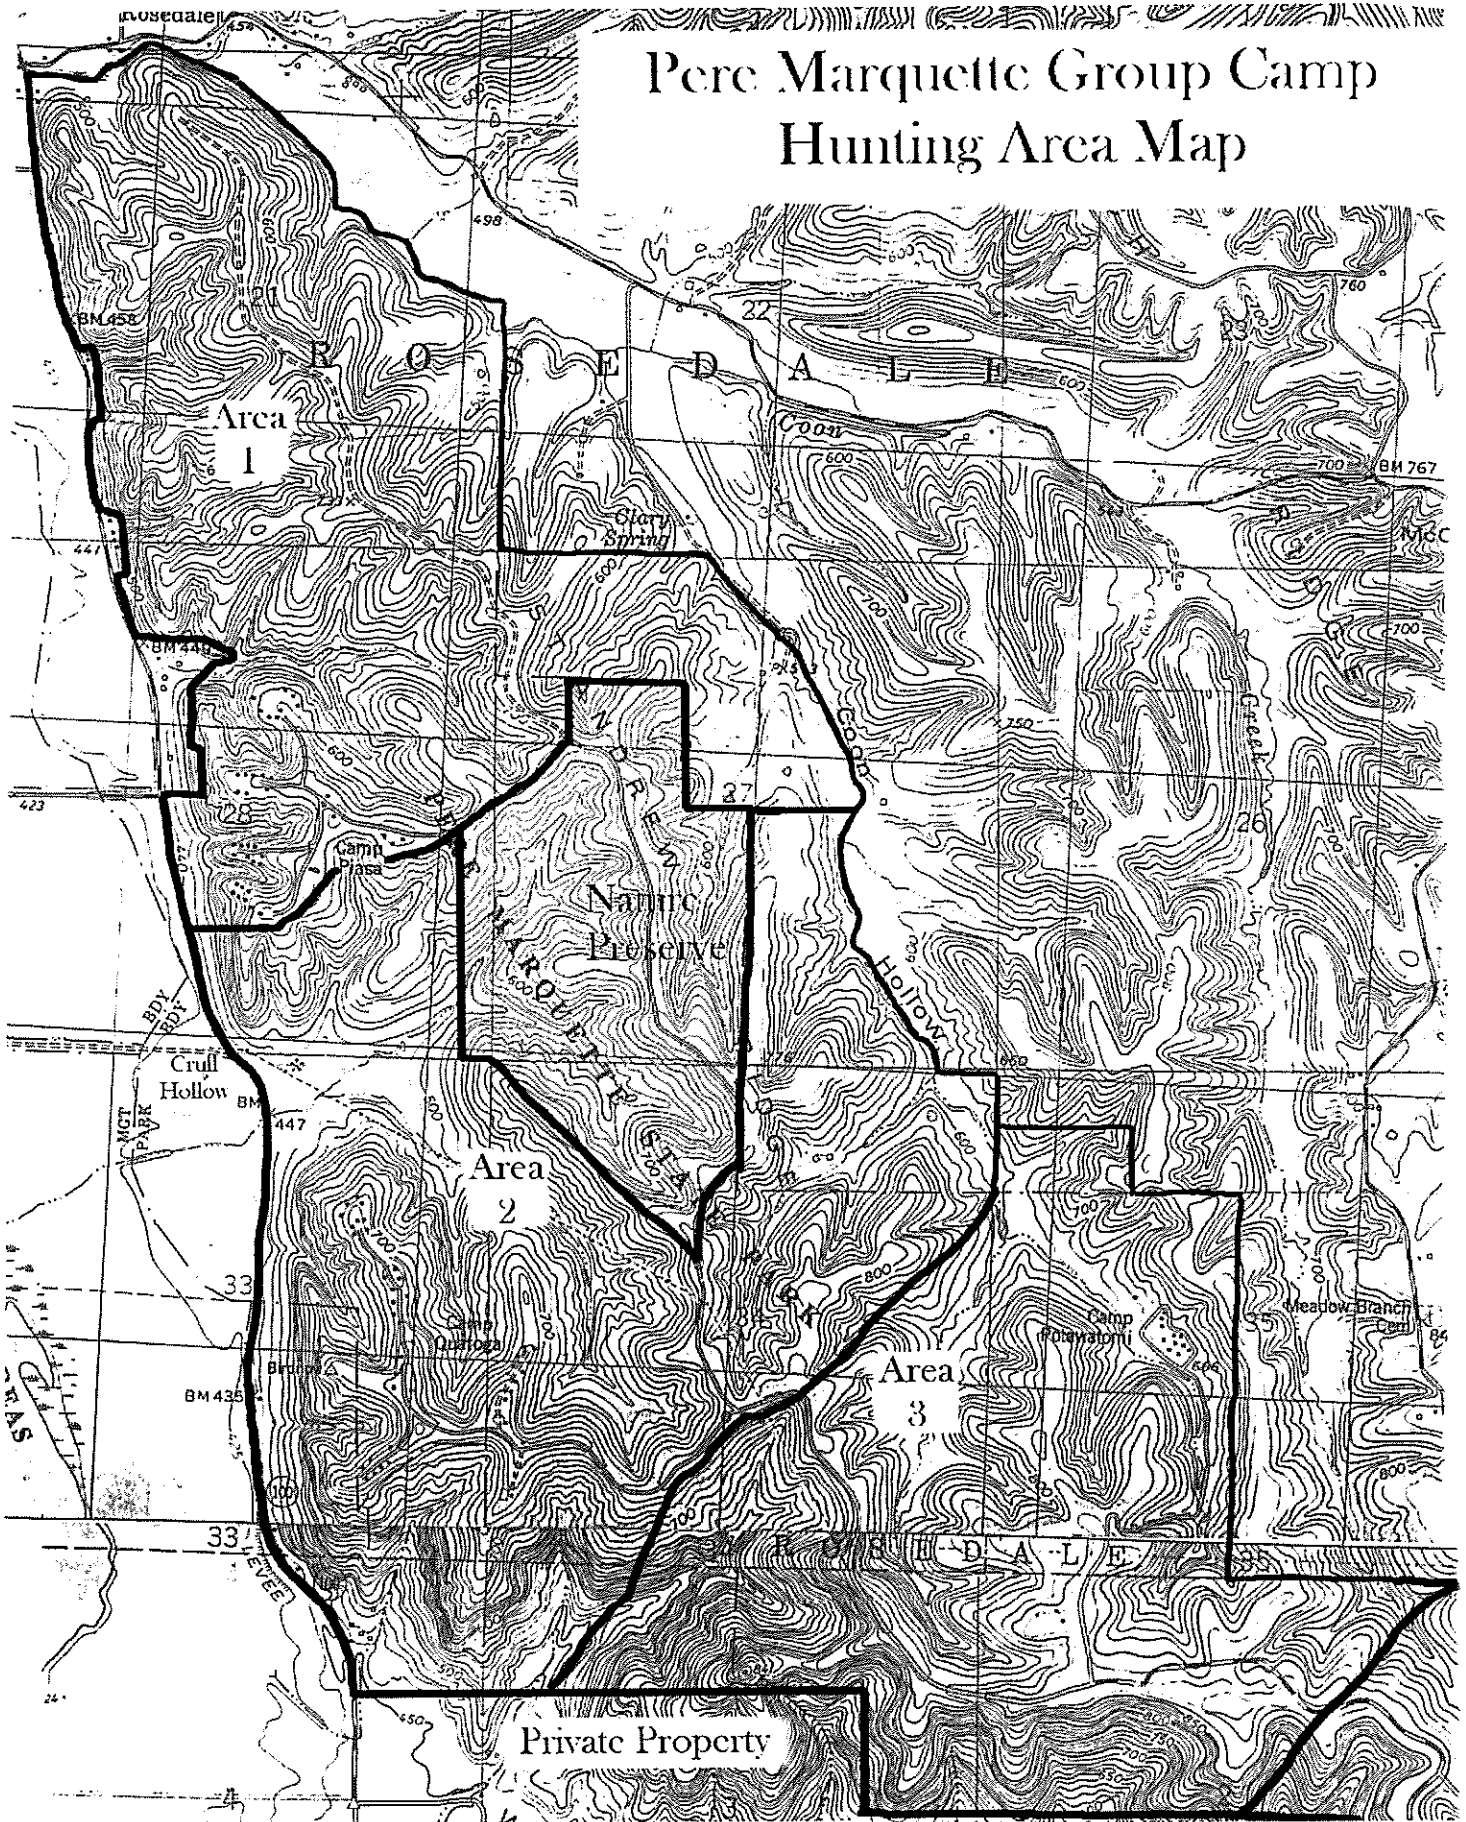

Perc Marquette Group Camp Hunting Area Map

Pere Marquette State Park

State of Illinois Department of Natural Resources

REGIONAL MAP

Map Legend

- Boundary
- Roads
- *Permit Hunting Area
- Gravel Roads
- Open Hunting Area
- Visitors Center
- Hunter Parking
- No Hunting
- Boat Launch
- Parking for Firearm seasons only