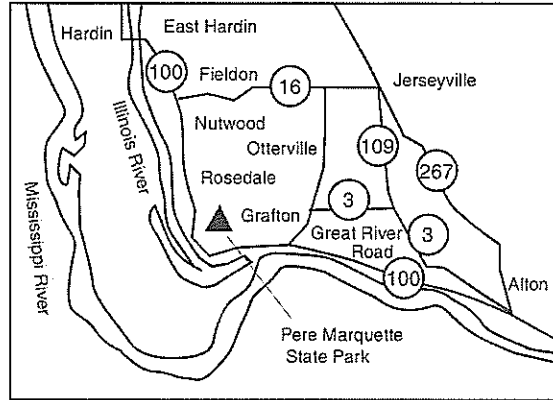

Perc Marquette Group Camp Hunting Area Map

Pere Marquette State Park

State of Illinois Department of Natural Resources

REGIONAL MAP

Map Legend

- Boundary
- Roads
- *Permit Hunting Area
- Gravel Roads
- Open Hunting Area
- Visitors Center
- Hunter Parking
- No Hunting
- Boat Launch
- Parking for Firearm seasons only