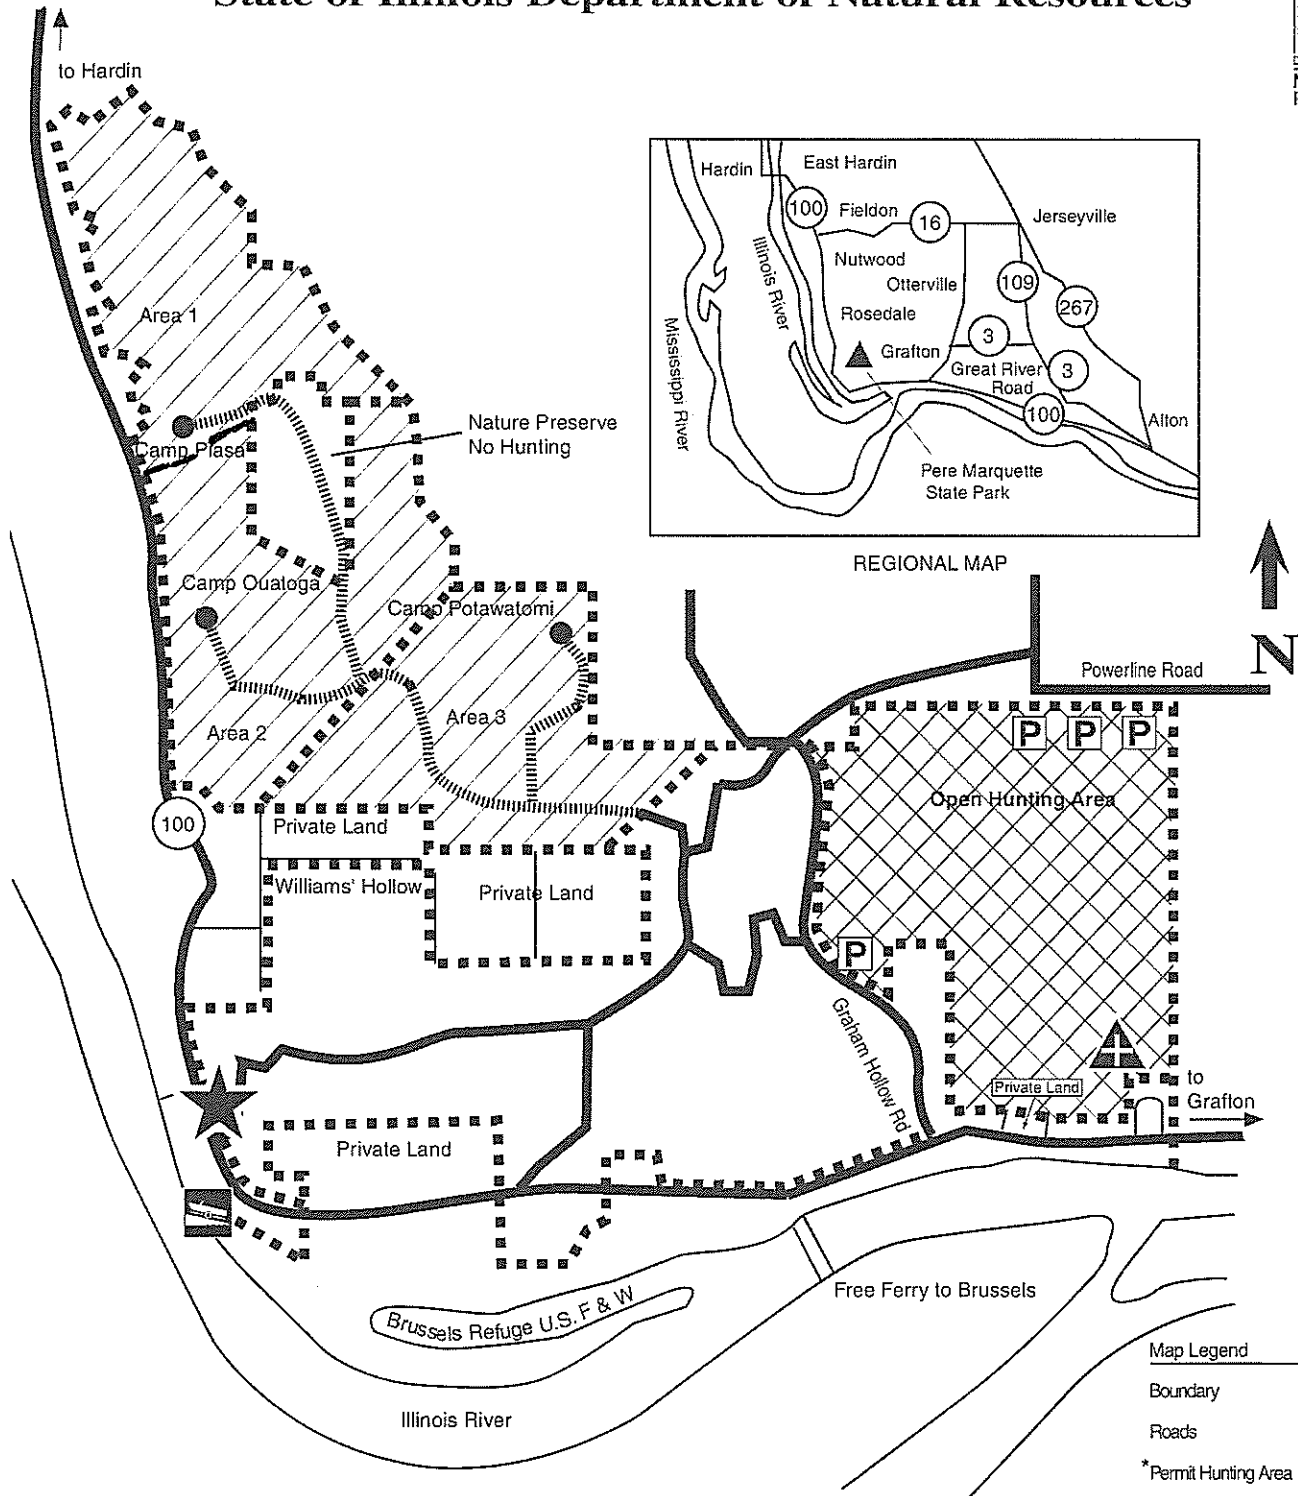

Perc Marquette Group Camp Hunting Area Map

Pere Marquette State Park

State of Illinois Department of Natural Resources

REGIONAL MAP

Map Legend

- Boundary
- Roads
- *Permit Hunting Area
- Gravel Roads
- Open Hunting Area
- Visitors Center
- Hunter Parking
- No Hunting
- Boat Launch
- Parking for Firearm seasons only

*Special Permit Required to hunt Permit Hunting Area
See Hunter Fact Sheet