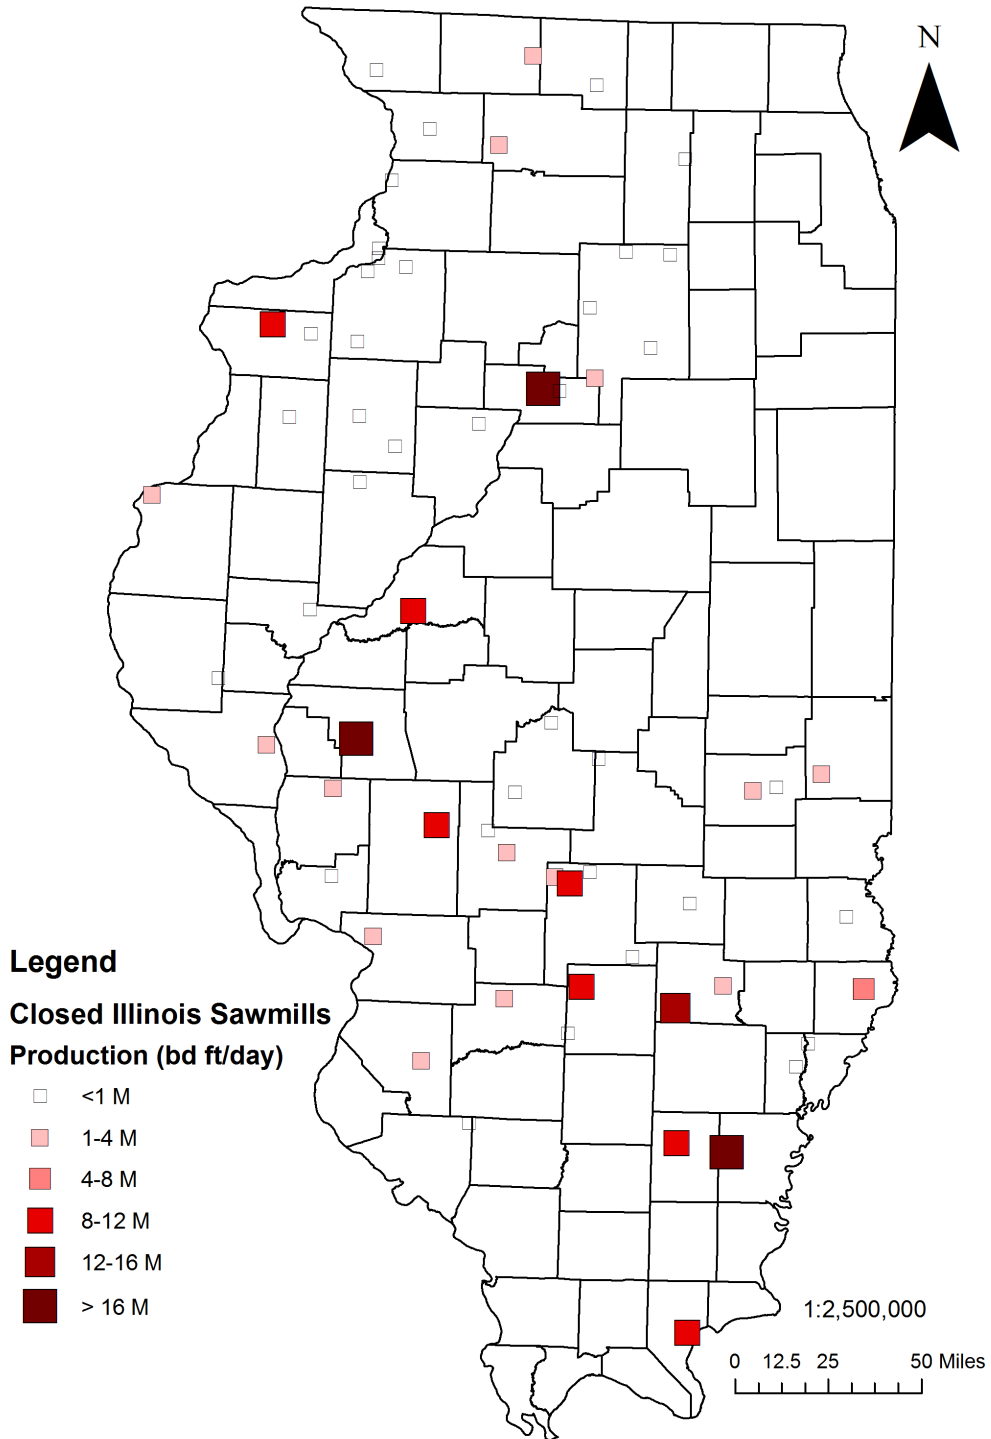

# 2016 Illinois Sawmill Directory

Figure 1. Statewide depiction of currently open Illinois sawmills by size. Only mills of known size and location are displayed. The starred location is an established log yard that collects logs in Illinois and processes them in Missouri.

# 2016 Illinois Sawmill Directory

Figure 2. Statewide depiction of Illinois sawmills by size that have closed since 2005. Only mills of known size and location are displayed.

2016 Illinois Sawmill Directory