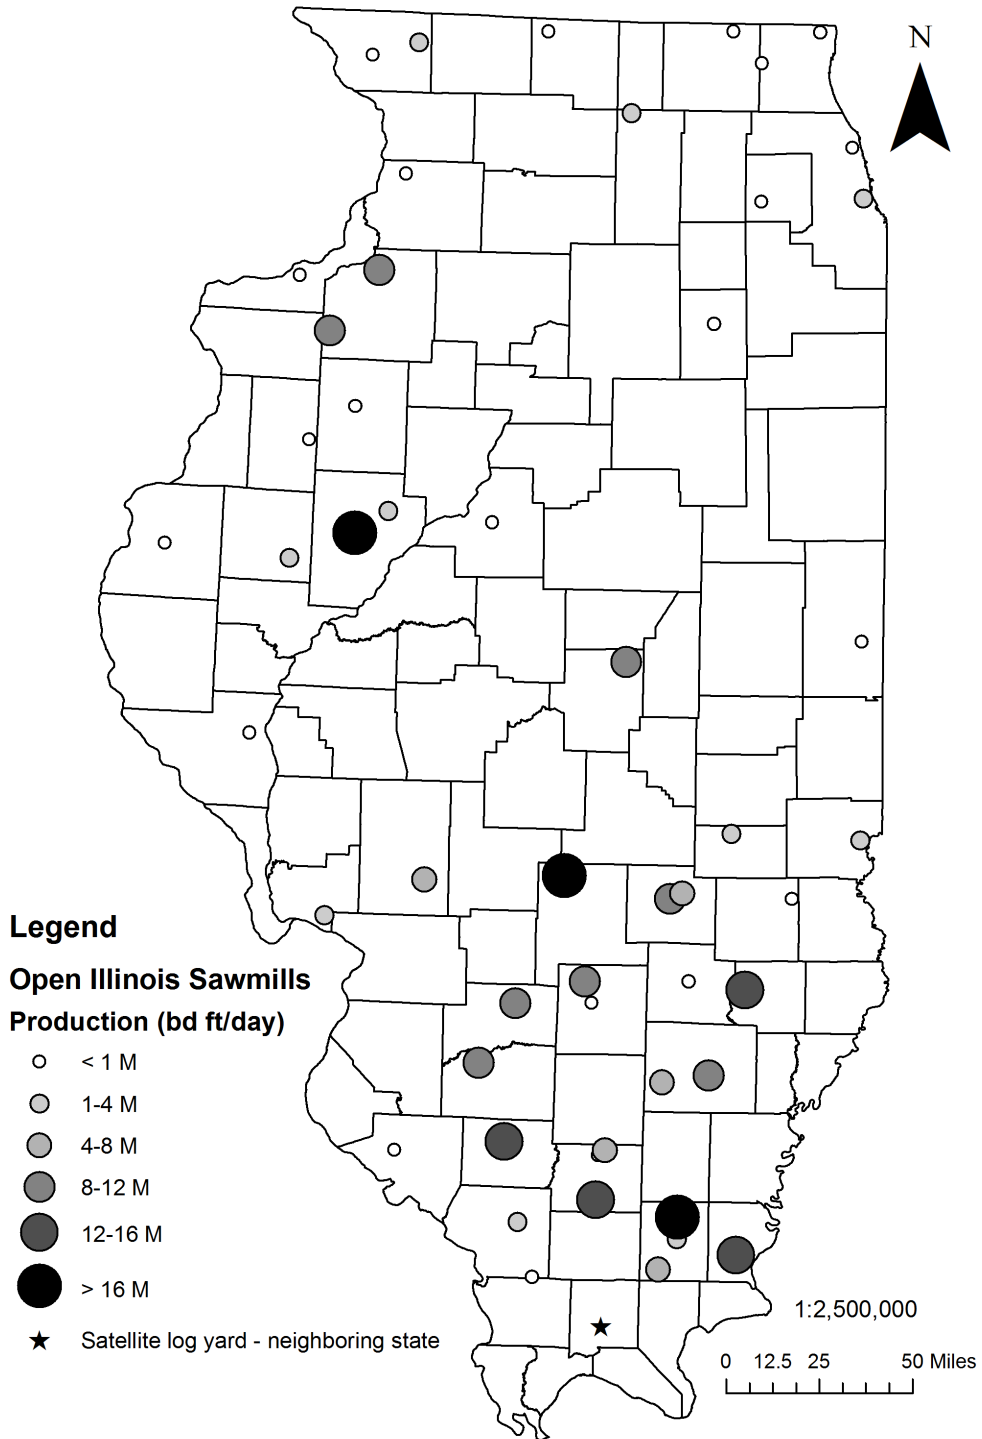

Since the directory was last published in 2005, 75 sawmills (nearly 50%) have closed across the state. Eleven of these sawmills had a production of greater than 8,000 bd ft/ day, while the remaining sawmills were smaller in size (Figure 2). Eighteen sawmills are currently idle, all of which historically produced less 4,000 bd ft/ day. Many of the closed or idle sawmills cited retirement, lack of business, or state of the economy as reasons for closing (even temporarily).

# 2016 Illinois Sawmill Directory

Figure 1. Statewide depiction of currently open Illinois sawmills by size. Only mills of known size and location are displayed. The starred location is an established log yard that collects logs in Illinois and processes them in Missouri.

# 2016 Illinois Sawmill Directory

Figure 2. Statewide depiction of Illinois sawmills by size that have closed since 2005. Only mills of known size and location are displayed.

2016 Illinois Sawmill Directory