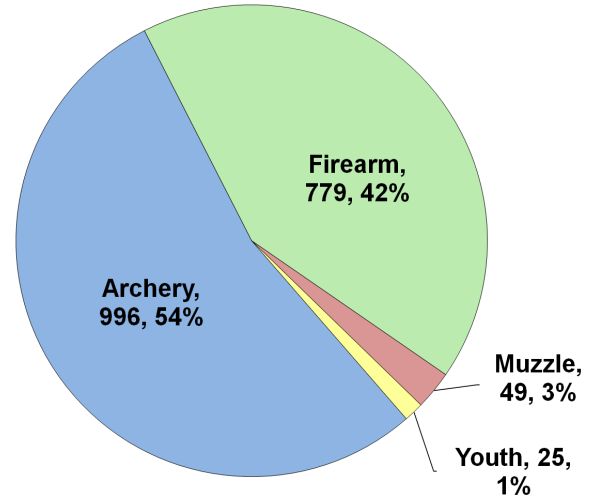

WHITE-TAILED DEER SUMMARY 2020-2021: CALHOUN COUNTY

Forest Wildlife Program, Illinois Department of Natural Resources

County Size: 284 square miles

Year Opened to Deer Hunting: 1957

Record Harvest: 3,255 (2006)

Average Harvest (2011-2020): 0,000

Total 2020-2021 Harvest (all seasons): 0,000

Permits issued/quota 2020-2021 (excludes landowner; archery and youth are statewide):

Archery: 0000/1950 **Muzzle:** 000/230

2020-2021 Harvest Sex Ratio (all seasons):

00% M:00% F;(00% antlered: 00% antlerless)

Chronic Wasting Disease Detected: No

Check Station Location: N/A

Late Winter/CWD Season in 2021-2022: No.

Deer Vehicle Accident (DVA) rates (accidents per billion miles driven) are used as an index of deer population size. Counties are closed to Late Winter/CWD season if DVA rates remain below goal, unless other factors (excessive crop damage and/or disease issues) are present.

Last year in Late Winter/CWD: 2014

2020-2021 Harvest by Season

Recent Harvest (all seasons)