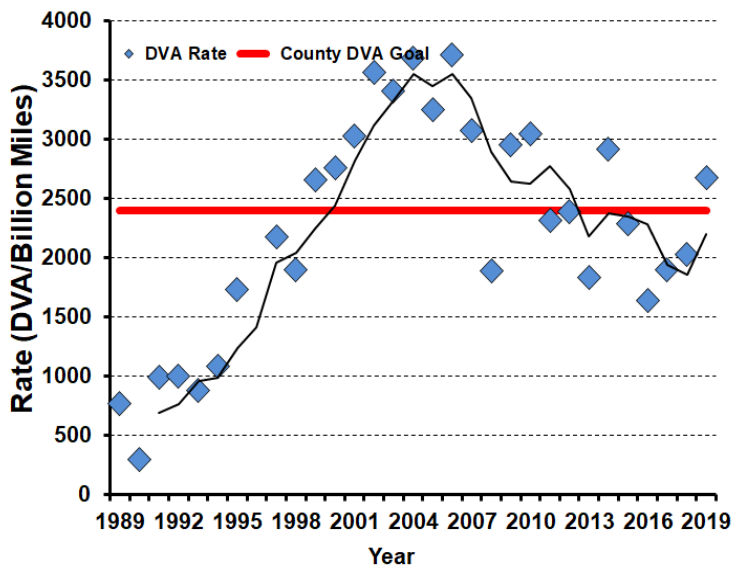

WHITE-TAILED DEER SUMMARY 2020-2021: CALHOUN COUNTY

Forest Wildlife Program, Illinois Department of Natural Resources

County Size: 284 square miles

Year Opened to Deer Hunting: 1957

Record Harvest: 3,255 (2006)

Average Harvest (2011-2020): 0,000

Total 2020-2021 Harvest (all seasons): 0,000

Permits issued/quota 2020-2021 (excludes landowner; archery and youth are statewide):

Archery: 0000/1950 **Muzzle:** 000/230

2020-2021 Harvest Sex Ratio (all seasons):

00% M:00% F;(00% antlered: 00% antlerless)

Chronic Wasting Disease Detected: No

Check Station Location: N/A

Late Winter/CWD Season in 2021-2022: No.

Deer Vehicle Accident (DVA) rates (accidents per billion miles driven) are used as an index of deer population size. Counties are closed to Late Winter/CWD season if DVA rates remain below goal, unless other factors (excessive crop damage and/or disease issues) are present.

Last year in Late Winter/CWD: 2014

2020-2021 Harvest by Season

Recent Harvest (all seasons)