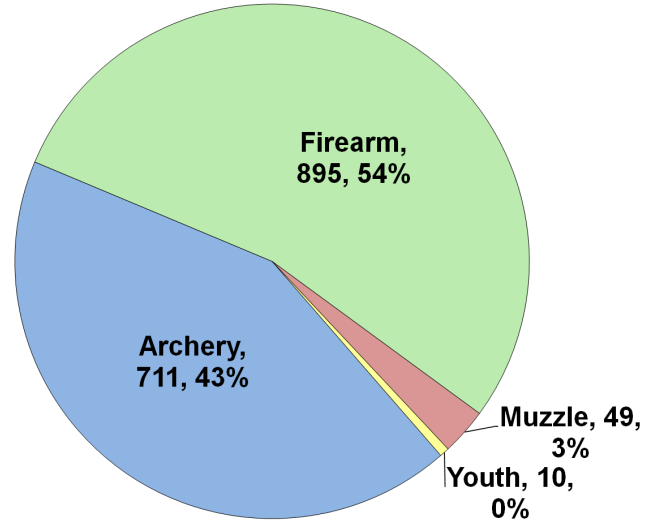

WHITE-TAILED DEER SUMMARY 2021-2022: BUREAU COUNTY

Forest Wildlife Program, Illinois Department of Natural Resources

County Size: 874 square miles

Year Opened to Deer Hunting: 1961

Record Harvest: 2,873 (2007)

Average Harvest (previous 10 years): 1,861

Total 2021-2022 Harvest (all seasons): 1,665

Permits issued/quota 2021-2022 (excludes landowner; archery and youth are statewide):

Firearm: 3053/3600 **Muzzle:** 500/625

Chronic Wasting Disease Detected: No

Check Station Location: N/A

Late Winter/CWD Season in 2022-2023: No.

Deer Vehicle Accident (DVA) rates (accidents per billion miles driven) are used as an index of deer population size. Counties are closed to Late Winter/CWD season if DVA rates remain below goal, unless other factors (excessive crop damage and/or disease issues) are present.

Last year in Late Winter/CWD: 2014

2021-2022 Harvest by Season

Recent Harvest (all seasons)

Recent Archery Harvest by Bow Type

Type	2017	2018	2019	2020	2021
Compound	446	421	398	429	322
Crossbow	201	262	312	391	380
Traditional	5	6	9	8	9
Total	652	689	719	828	711