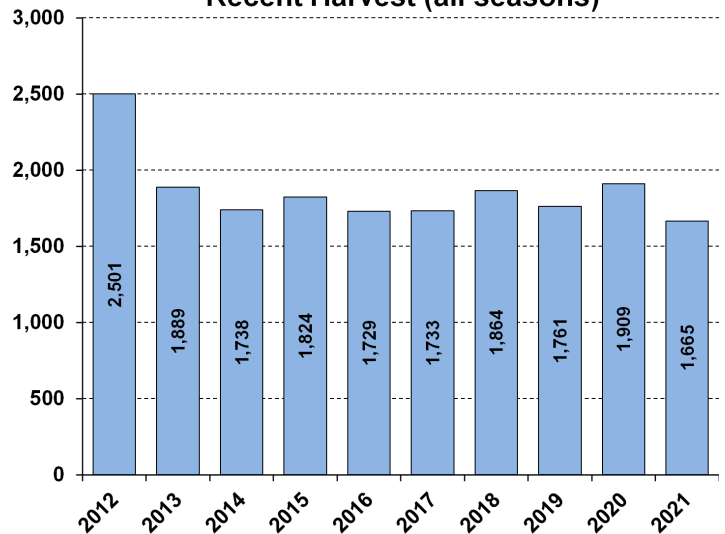

WHITE-TAILED DEER SUMMARY 2021-2022: BUREAU COUNTY

Forest Wildlife Program, Illinois Department of Natural Resources

County Size: 874 square miles

Year Opened to Deer Hunting: 1961

Record Harvest: 2,873 (2007)

Average Harvest (previous 10 years): 1,861

Total 2021-2022 Harvest (all seasons): 1,665

Permits issued/quota 2021-2022 (excludes landowner; archery and youth are statewide):

Firearm: 3053/3600 **Muzzle:** 500/625

Chronic Wasting Disease Detected: No

Check Station Location: N/A

Late Winter/CWD Season in 2022-2023: No.

Deer Vehicle Accident (DVA) rates (accidents per billion miles driven) are used as an index of deer population size. Counties are closed to Late Winter/CWD season if DVA rates remain below goal, unless other factors (excessive crop damage and/or disease issues) are present.

Last year in Late Winter/CWD: 2014

2021-2022 Harvest by Season

Recent Harvest (all seasons)

Recent Archery Harvest by Bow Type

Type	2017	2018	2019	2020	2021
Compound	446	421	398	429	322
Crossbow	201	262	312	391	380
Traditional	5	6	9	8	9
Total	652	689	719	828	711