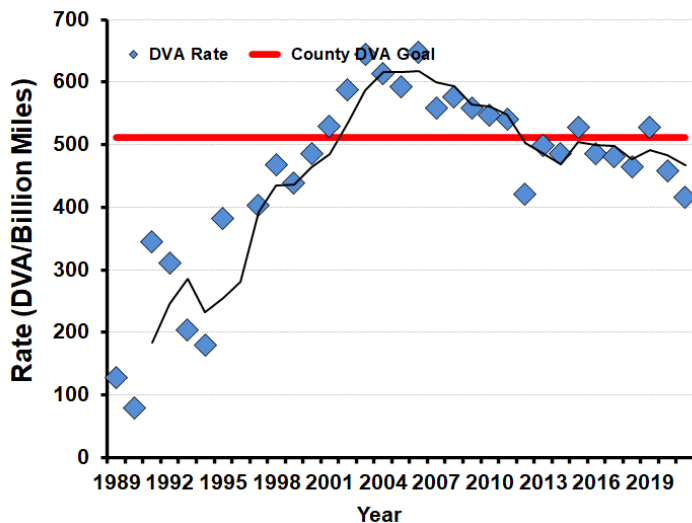

WHITE-TAILED DEER SUMMARY 2021-2022: BUREAU COUNTY

Forest Wildlife Program, Illinois Department of Natural Resources

County Size: 874 square miles

Year Opened to Deer Hunting: 1961

Record Harvest: 2,873 (2007)

Average Harvest (previous 10 years): 1,861

Total 2021-2022 Harvest (all seasons): 1,665

Permits issued/quota 2021-2022 (excludes landowner; archery and youth are statewide):

Firearm: 3053/3600 **Muzzle:** 500/625

Chronic Wasting Disease Detected: No

Check Station Location: N/A

Late Winter/CWD Season in 2022-2023: No.

Deer Vehicle Accident (DVA) rates (accidents per billion miles driven) are used as an index of deer population size. Counties are closed to Late Winter/CWD season if DVA rates remain below goal, unless other factors (excessive crop damage and/or disease issues) are present.

Last year in Late Winter/CWD: 2014

2021-2022 Harvest by Season

Recent Harvest (all seasons)

Recent Archery Harvest by Bow Type

Type	2017	2018	2019	2020	2021
Compound	446	421	398	429	322
Crossbow	201	262	312	391	380
Traditional	5	6	9	8	9
Total	652	689	719	828	711