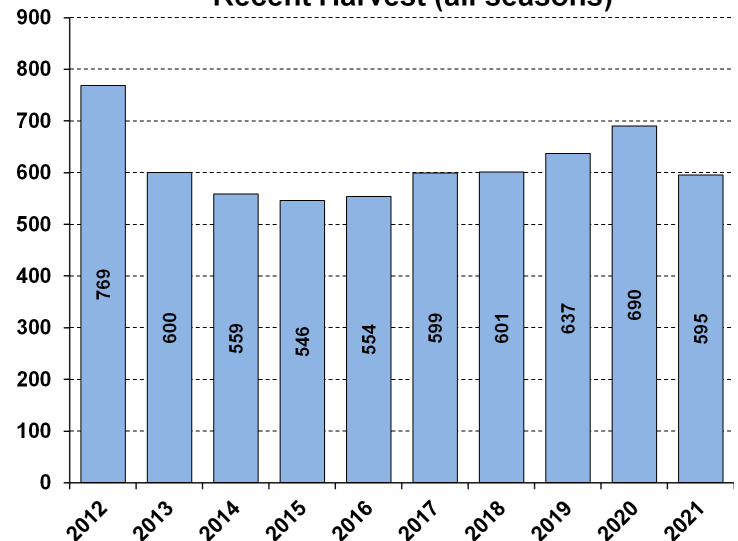

WHITE-TAILED DEER SUMMARY 2021-2022: CHAMPAIGN COUNTY

Forest Wildlife Program, Illinois Department of Natural Resources

County Size: 998 square miles

Year Opened to Deer Hunting: 1974

Record Harvest: 816 (2005)

Average Harvest (previous 10 years): 615

Total 2021-2022 Harvest (all seasons): 595

Permits issued/quota 2021-2022(excludes landowner; archery and youth are statewide):

Firearm: 425/425 **Muzzle:** 140/140

Chronic Wasting Disease Detected: No

Check Station Location: N/A

Late Winter/CWD Season in 2022-2023: No.

Deer Vehicle Accident (DVA) rates (accidents per billion miles driven) are used as an index of deer population size. Counties are closed to Late Winter/CWD season if DVA rates remain below goal, unless other factors (excessive crop damage and/or disease issues) are present.

Last year in Late Winter/CWD: Never

2021-2022 Harvest by Season

Recent Harvest (all seasons)

Recent Archery Harvest by Bow Type

Type	2017	2018	2019	2020	2021
Compound	247	189	166	172	136
Crossbow	109	182	222	249	224
Traditional	4	4	5	6	7
Total	360	375	393	427	367