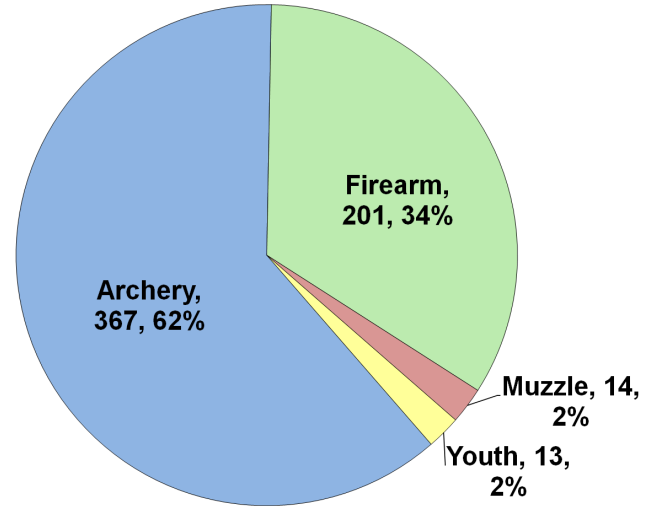

WHITE-TAILED DEER SUMMARY 2021-2022: CHAMPAIGN COUNTY

Forest Wildlife Program, Illinois Department of Natural Resources

County Size: 998 square miles

Year Opened to Deer Hunting: 1974

Record Harvest: 816 (2005)

Average Harvest (previous 10 years): 615

Total 2021-2022 Harvest (all seasons): 595

Permits issued/quota 2021-2022(excludes landowner; archery and youth are statewide):

Firearm: 425/425 **Muzzle:** 140/140

Chronic Wasting Disease Detected: No

Check Station Location: N/A

Late Winter/CWD Season in 2022-2023: No.

Deer Vehicle Accident (DVA) rates (accidents per billion miles driven) are used as an index of deer population size. Counties are closed to Late Winter/CWD season if DVA rates remain below goal, unless other factors (excessive crop damage and/or disease issues) are present.

Last year in Late Winter/CWD: Never

2021-2022 Harvest by Season

Recent Harvest (all seasons)

Recent Archery Harvest by Bow Type

Type	2017	2018	2019	2020	2021
Compound	247	189	166	172	136
Crossbow	109	182	222	249	224
Traditional	4	4	5	6	7
Total	360	375	393	427	367