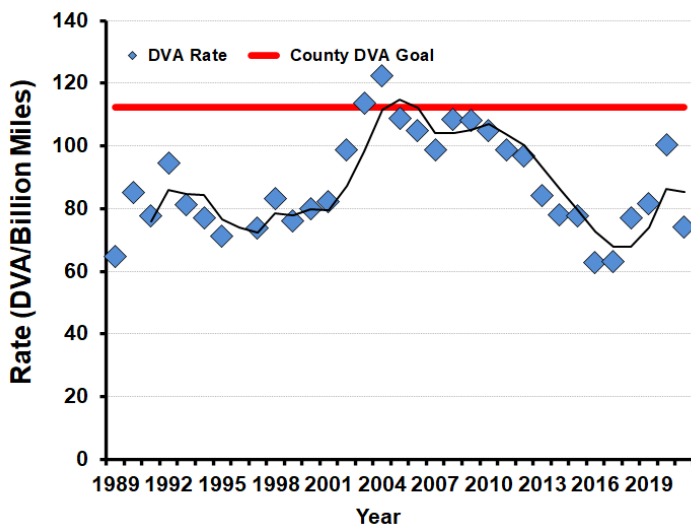

WHITE-TAILED DEER SUMMARY 2021-2022: CHAMPAIGN COUNTY

Forest Wildlife Program, Illinois Department of Natural Resources

County Size: 998 square miles

Year Opened to Deer Hunting: 1974

Record Harvest: 816 (2005)

Average Harvest (previous 10 years): 615

Total 2021-2022 Harvest (all seasons): 595

Permits issued/quota 2021-2022(excludes landowner; archery and youth are statewide):

Firearm: 425/425 **Muzzle:** 140/140

Chronic Wasting Disease Detected: No

Check Station Location: N/A

Late Winter/CWD Season in 2022-2023: No.

Deer Vehicle Accident (DVA) rates (accidents per billion miles driven) are used as an index of deer population size. Counties are closed to Late Winter/CWD season if DVA rates remain below goal, unless other factors (excessive crop damage and/or disease issues) are present.

Last year in Late Winter/CWD: Never

2021-2022 Harvest by Season

Recent Harvest (all seasons)

Recent Archery Harvest by Bow Type

Type	2017	2018	2019	2020	2021
Compound	247	189	166	172	136
Crossbow	109	182	222	249	224
Traditional	4	4	5	6	7
Total	360	375	393	427	367