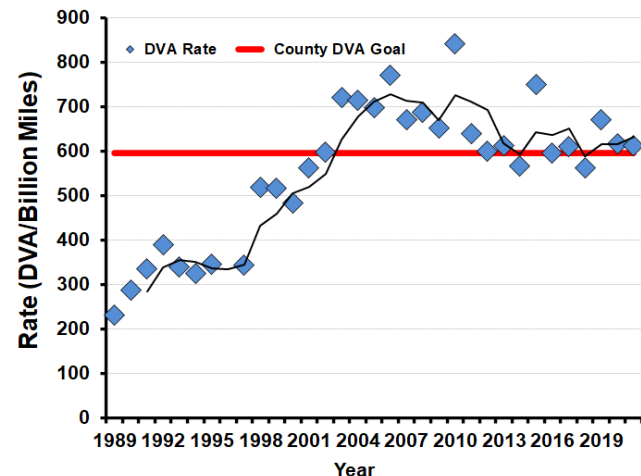

WHITE-TAILED DEER SUMMARY 2021-2022: McDONOUGH COUNTY

Forest Wildlife Program, Illinois Department of Natural Resources

County Size: 591 square miles

Year Opened to Deer Hunting: 1959

Record Harvest: 2,085 (2009)

Average Harvest (previous 10 years): 1,528

Total 2021-2022 Harvest (all seasons): 1,529

Permits issued/quota 2021-2022

(excludes landowner; late winter are unlimited):

Firearm: 2122/2200 **Muzzle:** 316/350
Late Winter: 18

Chronic Wasting Disease Detected: No

Check Station Location: N/A

Late Winter/CWD Season in 2022-2023: Yes.

Deer Vehicle Accident (DVA) rates (accidents per billion miles driven) are used as an index of deer population size. Counties remain or are added to Late Winter/CWD season if DVA rates are above goal, or other factors (excessive crop damage and/or disease issues) are present.

Time in Late Winter: 2005 - Present

2021-2022 Harvest by Season

Recent Harvest (all seasons)

Recent Archery Harvest by Bow Type

Type	2017	2018	2019	2020	2021
Compound	393	367	342	363	331
Crossbow	140	209	228	281	302
Traditional	7	12	7	6	8
Total	540	588	577	650	641