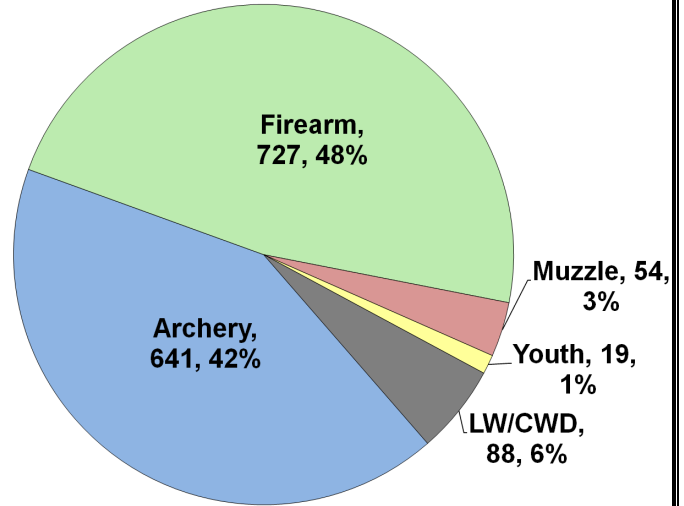

WHITE-TAILED DEER SUMMARY 2021-2022: McDONOUGH COUNTY

Forest Wildlife Program, Illinois Department of Natural Resources

County Size: 591 square miles

Year Opened to Deer Hunting: 1959

Record Harvest: 2,085 (2009)

Average Harvest (previous 10 years): 1,528

Total 2021-2022 Harvest (all seasons): 1,529

Permits issued/quota 2021-2022

(excludes landowner; late winter are unlimited):

Firearm: 2122/2200 **Muzzle:** 316/350
Late Winter: 18

Chronic Wasting Disease Detected: No

Check Station Location: N/A

Late Winter/CWD Season in 2022-2023: Yes.

Deer Vehicle Accident (DVA) rates (accidents per billion miles driven) are used as an index of deer population size. Counties remain or are added to Late Winter/CWD season if DVA rates are above goal, or other factors (excessive crop damage and/or disease issues) are present.

Time in Late Winter: 2005 - Present

2021-2022 Harvest by Season

Recent Harvest (all seasons)

Recent Archery Harvest by Bow Type

Type	2017	2018	2019	2020	2021
Compound	393	367	342	363	331
Crossbow	140	209	228	281	302
Traditional	7	12	7	6	8
Total	540	588	577	650	641