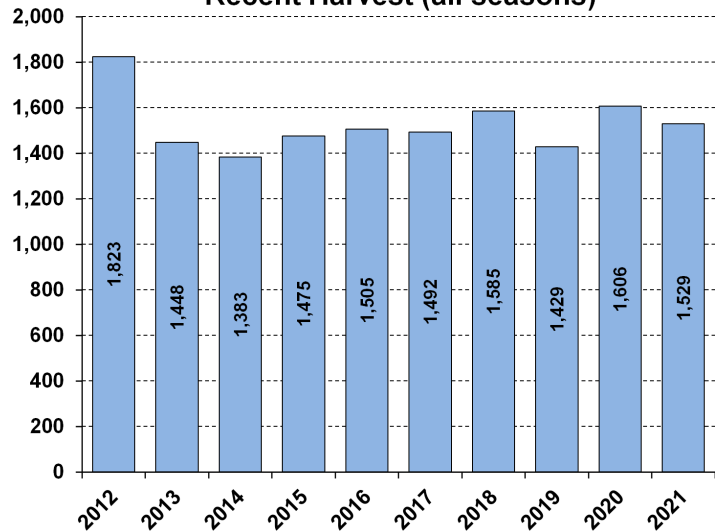

WHITE-TAILED DEER SUMMARY 2021-2022: McDONOUGH COUNTY

Forest Wildlife Program, Illinois Department of Natural Resources

County Size: 591 square miles

Year Opened to Deer Hunting: 1959

Record Harvest: 2,085 (2009)

Average Harvest (previous 10 years): 1,528

Total 2021-2022 Harvest (all seasons): 1,529

Permits issued/quota 2021-2022

(excludes landowner; late winter are unlimited):

Firearm: 2122/2200 **Muzzle:** 316/350
Late Winter: 18

Chronic Wasting Disease Detected: No

Check Station Location: N/A

Late Winter/CWD Season in 2022-2023: Yes.

Deer Vehicle Accident (DVA) rates (accidents per billion miles driven) are used as an index of deer population size. Counties remain or are added to Late Winter/CWD season if DVA rates are above goal, or other factors (excessive crop damage and/or disease issues) are present.

Time in Late Winter: 2005 - Present

2021-2022 Harvest by Season

Recent Harvest (all seasons)

Recent Archery Harvest by Bow Type

Type	2017	2018	2019	2020	2021
Compound	393	367	342	363	331
Crossbow	140	209	228	281	302
Traditional	7	12	7	6	8
Total	540	588	577	650	641