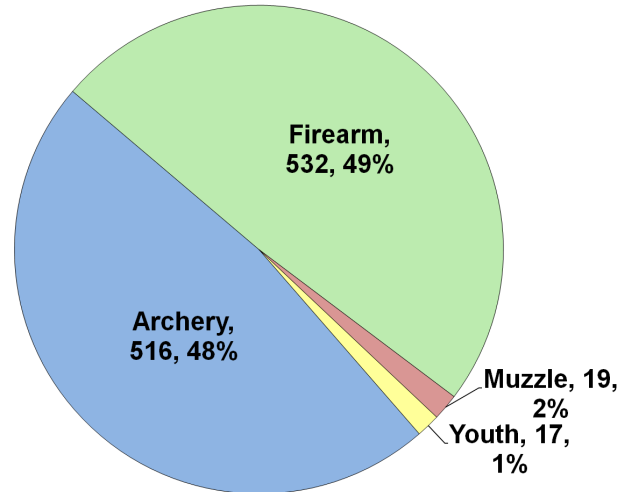

WHITE-TAILED DEER SUMMARY 2021-2022: McLEAN COUNTY

Forest Wildlife Program, Illinois Department of Natural Resources

County Size: 1,186 square miles

Year Opened to Deer Hunting: 1970

Record Harvest: 1,688 (2010)

Average Harvest (previous 10 years): 1,205

Total 2021-2022 Harvest (all seasons): 1,084

Permits issued/quota 2021-2022 (excludes landowner; archery and youth are statewide):

Firearm: 1776/1875 **Muzzle:** 284/375

Chronic Wasting Disease Detected: No

Check Station Location: N/A

Late Winter/CWD Season in 2022-2023: No. Deer

Vehicle Accident (DVA) rates (accidents per billion miles driven) are used as an index of deer population size. Counties are closed to Late Winter/CWD season if DVA rates remain below goal, unless other factors (excessive crop damage and/or disease issues) are present.

Last year in Late Winter: 2019

2021-2022 Harvest by Season

Recent Harvest (all seasons)

Recent Archery Harvest by Bow Type

Type	2017	2018	2019	2020	2021
Compound	326	292	275	317	228
Crossbow	167	235	260	303	278
Traditional	3	1	4	3	10
Total	496	528	539	623	516