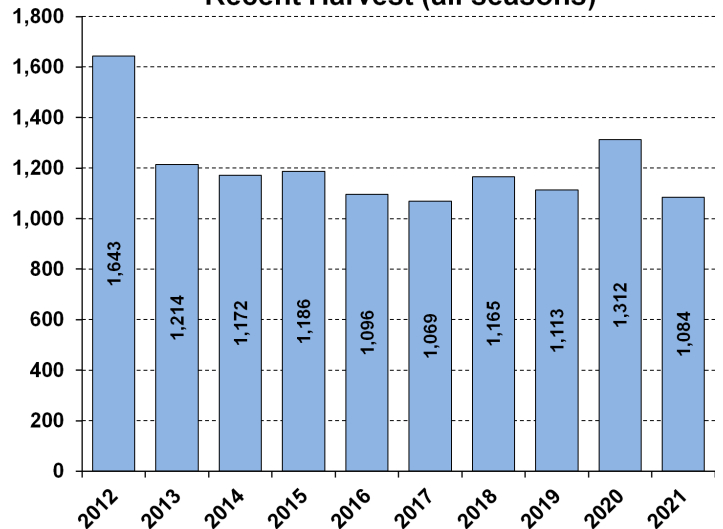

WHITE-TAILED DEER SUMMARY 2021-2022: McLEAN COUNTY

Forest Wildlife Program, Illinois Department of Natural Resources

County Size: 1,186 square miles

Year Opened to Deer Hunting: 1970

Record Harvest: 1,688 (2010)

Average Harvest (previous 10 years): 1,205

Total 2021-2022 Harvest (all seasons): 1,084

Permits issued/quota 2021-2022 (excludes landowner; archery and youth are statewide):

Firearm: 1776/1875 **Muzzle:** 284/375

Chronic Wasting Disease Detected: No

Check Station Location: N/A

Late Winter/CWD Season in 2022-2023: No. Deer

Vehicle Accident (DVA) rates (accidents per billion miles driven) are used as an index of deer population size. Counties are closed to Late Winter/CWD season if DVA rates remain below goal, unless other factors (excessive crop damage and/or disease issues) are present.

Last year in Late Winter: 2019

2021-2022 Harvest by Season

Recent Harvest (all seasons)

Recent Archery Harvest by Bow Type

Type	2017	2018	2019	2020	2021
Compound	326	292	275	317	228
Crossbow	167	235	260	303	278
Traditional	3	1	4	3	10
Total	496	528	539	623	516