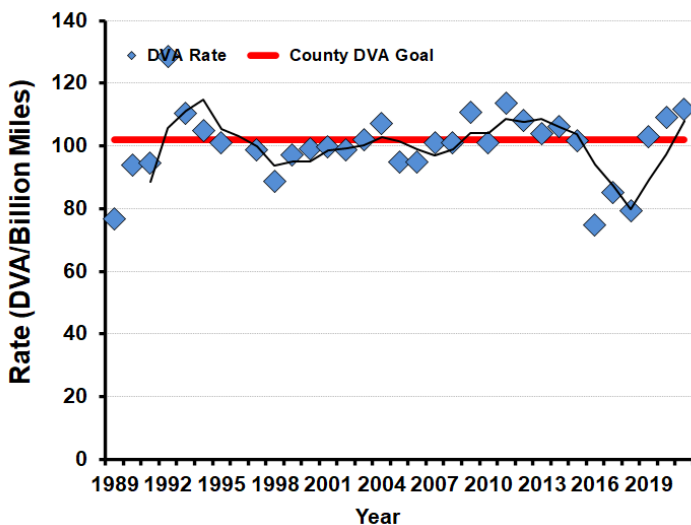

WHITE-TAILED DEER SUMMARY 2021-2022: McLEAN COUNTY

Forest Wildlife Program, Illinois Department of Natural Resources

County Size: 1,186 square miles

Year Opened to Deer Hunting: 1970

Record Harvest: 1,688 (2010)

Average Harvest (previous 10 years): 1,205

Total 2021-2022 Harvest (all seasons): 1,084

Permits issued/quota 2021-2022 (excludes landowner; archery and youth are statewide):

Firearm: 1776/1875 **Muzzle:** 284/375

Chronic Wasting Disease Detected: No

Check Station Location: N/A

Late Winter/CWD Season in 2022-2023: No. Deer

Vehicle Accident (DVA) rates (accidents per billion miles driven) are used as an index of deer population size. Counties are closed to Late Winter/CWD season if DVA rates remain below goal, unless other factors (excessive crop damage and/or disease issues) are present.

Last year in Late Winter: 2019

2021-2022 Harvest by Season

Recent Harvest (all seasons)

Recent Archery Harvest by Bow Type

Type	2017	2018	2019	2020	2021
Compound	326	292	275	317	228
Crossbow	167	235	260	303	278
Traditional	3	1	4	3	10
Total	496	528	539	623	516