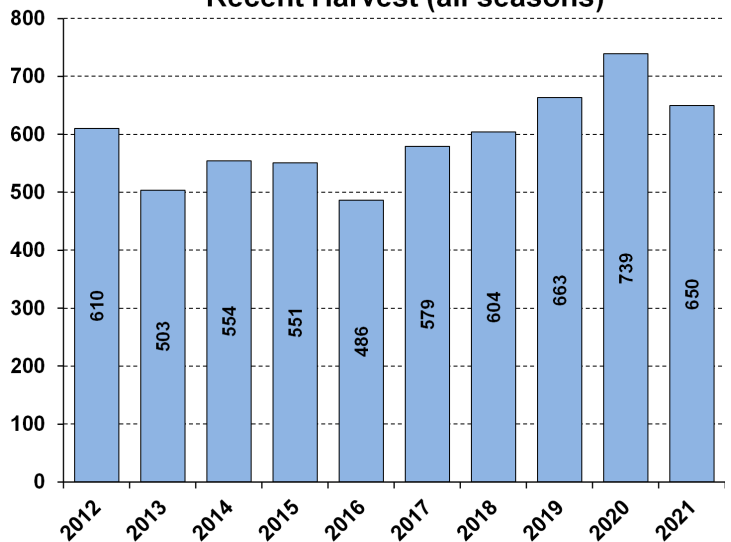

# WHITE-TAILED DEER SUMMARY 2021-2022: MOULTRIE COUNTY

Forest Wildlife Program, Illinois Department of Natural Resources

**County Size:** 344 square miles

**Year Opened to Deer Hunting:** 1972

**Record Harvest:** 777 (2011)

**Average Harvest (previous 10 years):** 594

**Total 2021-2022 Harvest (all seasons):** 650

**Permits issued/filled 2021-2022** (excludes landowner; archery and youth are statewide):

**Firearm:** 325/325      **Muzzle:** 80/80

**Chronic Wasting Disease Detected:** No

**Check Station Location:** N/A

**Late Winter/CWD Season in 2022-2023:** No.

Deer Vehicle Accident (DVA) rates (accidents per billion miles driven) are used as an index of deer population size. Counties are closed to Late Winter/CWD season if DVA rates remain below goal, unless other factors (excessive crop damage and/or disease issues) are present.

**Last year in Late Winter/CWD:** Never

**2021-2022 Harvest by Season**

**Recent Harvest (all seasons)**

**Recent Archery Harvest by Bow Type**

Type	2017	2018	2019	2020	2021
Compound	222	189	205	251	185
Crossbow	129	172	190	233	232
Traditional	4	7	5	4	3
<b>Total</b>	<b>355</b>	<b>368</b>	<b>400</b>	<b>488</b>	<b>420</b>