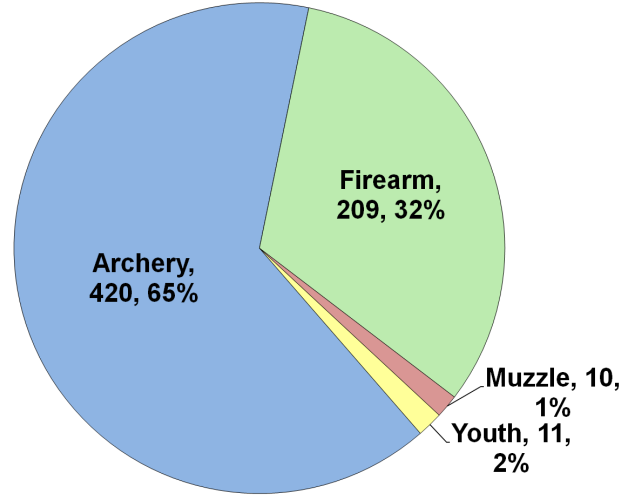

# WHITE-TAILED DEER SUMMARY 2021-2022: MOULTRIE COUNTY

Forest Wildlife Program, Illinois Department of Natural Resources

**County Size:** 344 square miles

**Year Opened to Deer Hunting:** 1972

**Record Harvest:** 777 (2011)

**Average Harvest (previous 10 years):** 594

**Total 2021-2022 Harvest (all seasons):** 650

**Permits issued/filled 2021-2022** (excludes landowner; archery and youth are statewide):

**Firearm:** 325/325      **Muzzle:** 80/80

**Chronic Wasting Disease Detected:** No

**Check Station Location:** N/A

**Late Winter/CWD Season in 2022-2023:** No.

Deer Vehicle Accident (DVA) rates (accidents per billion miles driven) are used as an index of deer population size. Counties are closed to Late Winter/CWD season if DVA rates remain below goal, unless other factors (excessive crop damage and/or disease issues) are present.

**Last year in Late Winter/CWD:** Never

**2021-2022 Harvest by Season**

**Recent Harvest (all seasons)**

**Recent Archery Harvest by Bow Type**

Type	2017	2018	2019	2020	2021
Compound	222	189	205	251	185
Crossbow	129	172	190	233	232
Traditional	4	7	5	4	3
<b>Total</b>	<b>355</b>	<b>368</b>	<b>400</b>	<b>488</b>	<b>420</b>