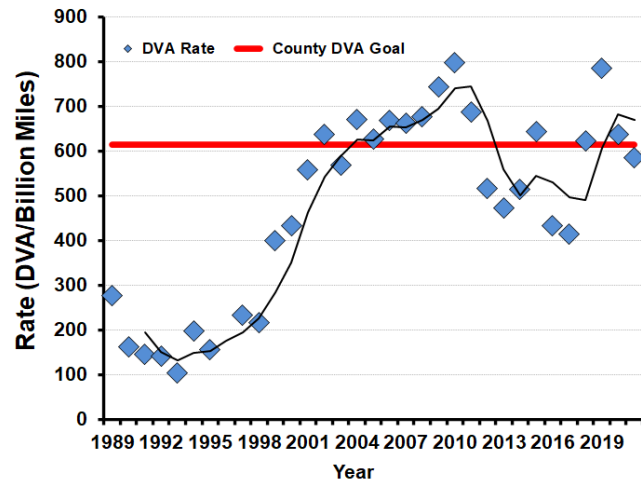

# WHITE-TAILED DEER SUMMARY 2021-2022: MOULTRIE COUNTY

Forest Wildlife Program, Illinois Department of Natural Resources

**County Size:** 344 square miles

**Year Opened to Deer Hunting:** 1972

**Record Harvest:** 777 (2011)

**Average Harvest (previous 10 years):** 594

**Total 2021-2022 Harvest (all seasons):** 650

**Permits issued/filled 2021-2022** (excludes landowner; archery and youth are statewide):

**Firearm:** 325/325      **Muzzle:** 80/80

**Chronic Wasting Disease Detected:** No

**Check Station Location:** N/A

**Late Winter/CWD Season in 2022-2023:** No.

Deer Vehicle Accident (DVA) rates (accidents per billion miles driven) are used as an index of deer population size. Counties are closed to Late Winter/CWD season if DVA rates remain below goal, unless other factors (excessive crop damage and/or disease issues) are present.

**Last year in Late Winter/CWD:** Never

**2021-2022 Harvest by Season**

**Recent Harvest (all seasons)**

**Recent Archery Harvest by Bow Type**

Type	2017	2018	2019	2020	2021
Compound	222	189	205	251	185
Crossbow	129	172	190	233	232
Traditional	4	7	5	4	3
<b>Total</b>	<b>355</b>	<b>368</b>	<b>400</b>	<b>488</b>	<b>420</b>