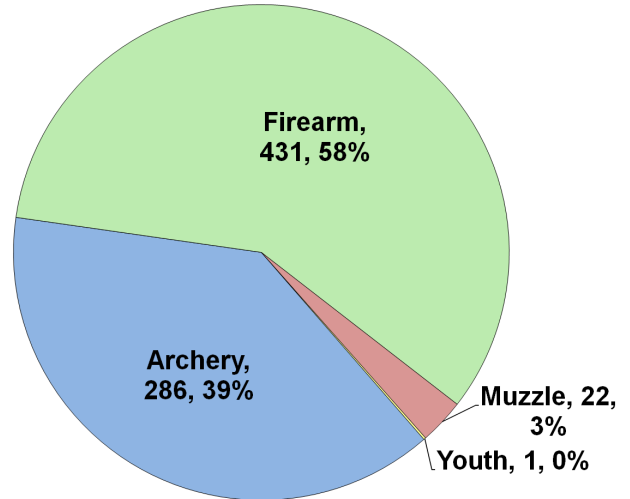

2021-2022 Harvest by Season