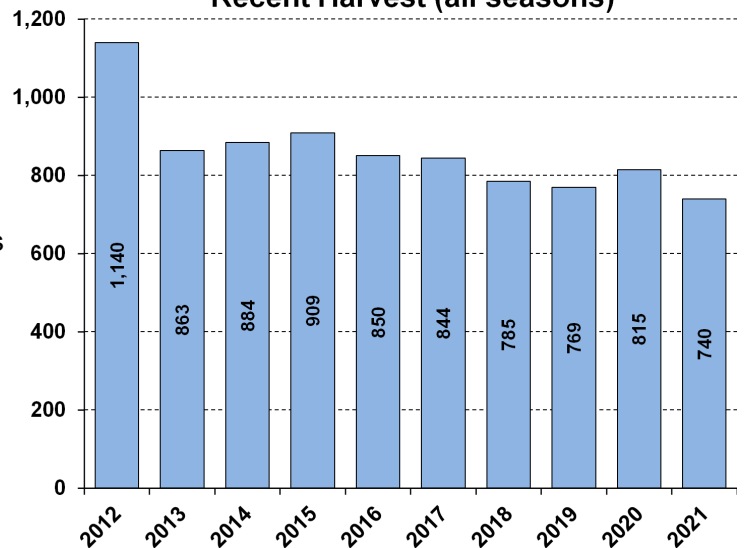

Recent Harvest (all seasons)

Recent Archery Harvest by Bow Type

Type	2017	2018	2019	2020	2021
Compound	185	163	147	158	140
Crossbow	77	104	125	155	139
Traditional	3	3	9	4	7
Total	265	270	281	317	286

Age/Sex Composition of Recent Harvest (%)

	2017	2018	2019	2020	2021
M - Adult	32.3	24.1	29.6	32.4	29.5
M - Yearling	17.5	17.6	17.9	17.1	19.2
M - Fawn	9.2	11.5	8.1	8.7	7.8
F - Adult	33.5	35.5	39.0	35.3	37.8
F - Fawn	4.9	7.5	5.3	6.5	5.7

M - Adult = 2.5 and older; F - Adult = 1.5 and older