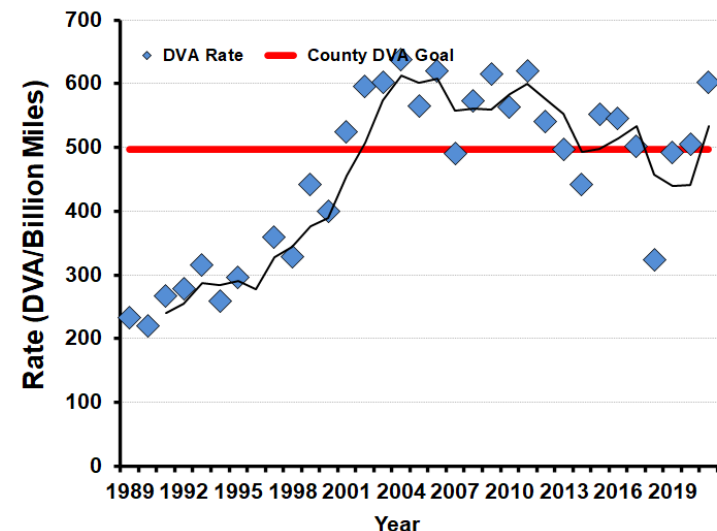

# WHITE-TAILED DEER SUMMARY 2021-2022: WARREN COUNTY

Forest Wildlife Program, Illinois Department of Natural Resources

**County Size:** 545 square miles

**Year Opened to Deer Hunting:** 1957

**Record Harvest:** 1,276 (2005)

**Average Harvest (previous 10 years):** 860

**Total 2021-2022 Harvest (all seasons):** 740

**Permits issued/quota 2021-2022** (excludes landowner; archery and youth are statewide):

**Firearm:** 1386/1425      **Muzzle:** 194/215

**Chronic Wasting Disease Detected:** No

**Check Station Location:** N/A

**Late Winter/CWD Season in 2022-2023:** No.

Deer Vehicle Accident (DVA) rates (accidents per billion miles driven) are used as an index of deer population size. Counties are closed to Late Winter/CWD season if DVA rates remain below goal, unless other factors (excessive crop damage and/or disease issues) are present.

## 2021-2022 Harvest by Season