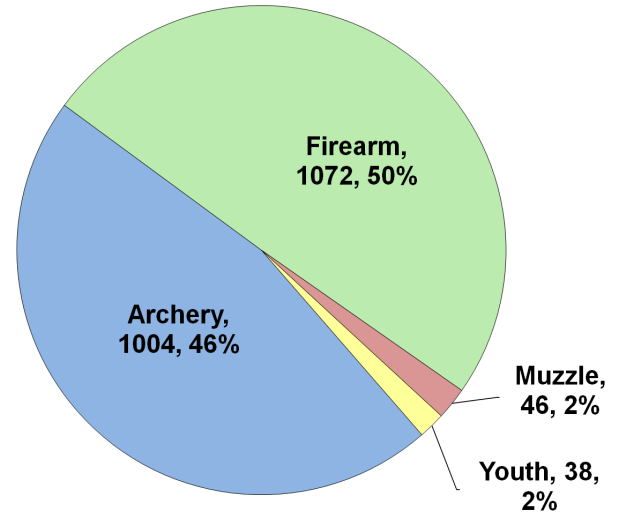

WHITE-TAILED DEER SUMMARY 2020-2021: HAMILTON COUNTY

Forest Wildlife Program, Illinois Department of Natural Resources

County Size: 436 square miles

Year Opened to Deer Hunting: 1961

Record Harvest: 2,404 (2005)

Average Harvest (2011-2020): 2,000

Total 2020-2021 Harvest (all seasons): 2,000

Permits issued/quota 2020-2021 (excludes landowner; late winter are unlimited):

Firearm: 2000/2400 **Muzzle:** 300/315

Late Winter: 00

2020-2021 Harvest Sex Ratio (all seasons):

% M: 46% F;(47% antlered: 53% antlerless)

Chronic Wasting Disease Detected: No

Check Station Location: N/A

Late Winter/CWD Season in 2021-2022: Yes.

Deer Vehicle Accident (DVA) rates (accidents per billion miles driven) are used as an index of deer population size. Counties remain or are added to Late Winter/CWD season if DVA rates are above goal, or other factors (excessive crop damage and/or disease issues) are present.

Time in Late Winter: 2005 - Present

2020-2021 Harvest by Season

Recent Harvest (all seasons)