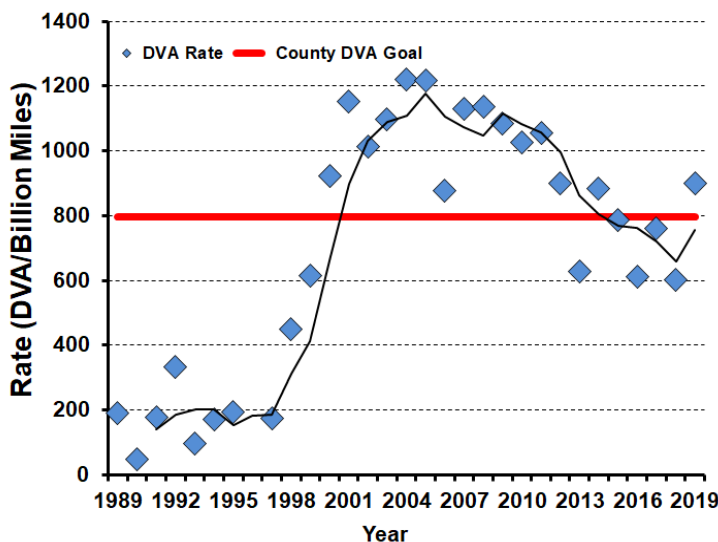

WHITE-TAILED DEER SUMMARY 2020-2021: HAMILTON COUNTY

Forest Wildlife Program, Illinois Department of Natural Resources

County Size: 436 square miles

Year Opened to Deer Hunting: 1961

Record Harvest: 2,404 (2005)

Average Harvest (2011-2020): 2,000

Total 2020-2021 Harvest (all seasons): 2,000

Permits issued/quota 2020-2021 (excludes landowner; late winter are unlimited):

Firearm: 2000/2400 **Muzzle:** 300/315

Late Winter: 00

2020-2021 Harvest Sex Ratio (all seasons):

% M: 46% F;(47% antlered: 53% antlerless)

Chronic Wasting Disease Detected: No

Check Station Location: N/A

Late Winter/CWD Season in 2021-2022: Yes.

Deer Vehicle Accident (DVA) rates (accidents per billion miles driven) are used as an index of deer population size. Counties remain or are added to Late Winter/CWD season if DVA rates are above goal, or other factors (excessive crop damage and/or disease issues) are present.

Time in Late Winter: 2005 - Present

2020-2021 Harvest by Season

Recent Harvest (all seasons)