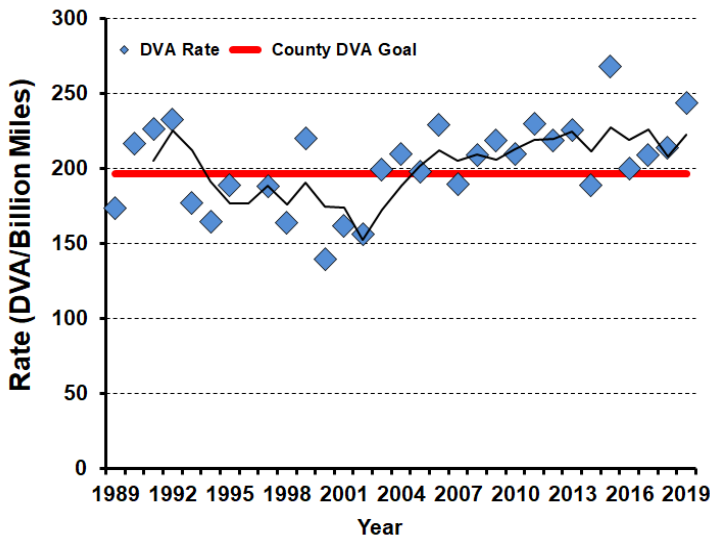

WHITE-TAILED DEER SUMMARY 2020-2021: KNOX COUNTY

Forest Wildlife Program, Illinois Department of Natural Resources

County Size: 720 square miles

Year Opened to Deer Hunting: 1960

Record Harvest: 3,000 (2012)

Average Harvest (2011-2020): 2,000

Total 2020-2021 Harvest (all seasons): 2,000

Permits issued/quota 2020-2021 (excludes landowner; late winter are unlimited):

Firearm: 0000/3900 **Muzzle:** 000/700

Late Winter: 00

2020-2021 Harvest Sex Ratio (all seasons):

1% M: 49% F;(44% antlered: 56% antlerless)

Chronic Wasting Disease Detected: No

Check Station Location: N/A

Late Winter/CWD Season in 2021-2022: Yes.

Deer Vehicle Accident (DVA) rates (accidents per billion miles driven) are used as an index of deer population size. Counties remain or are added to Late Winter/CWD season if DVA rates are above goal, or other factors (excessive crop damage and/or disease issues) are present.

Time in Late Winter: 2005 - Present

2020-2021 Harvest by Season