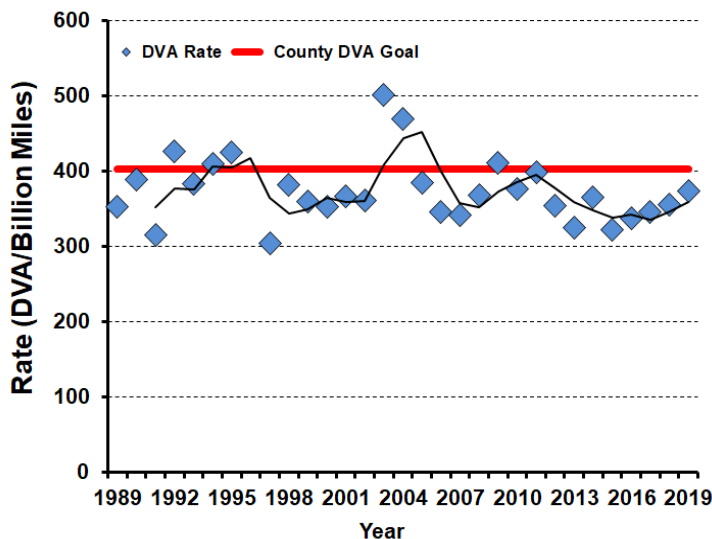

WHITE-TAILED DEER SUMMARY 2020-2021: LEE COUNTY

Forest Wildlife Program, Illinois Department of Natural Resources

County Size: 729 square miles

Year Opened to Deer Hunting: 1957

Record Harvest: 1,542 (2005)

Average Harvest (2011-2020): 1,000

Total 2020-2021 Harvest (all seasons): 000

Permits issued/quota 2020-2021 (excludes landowner; late winter are unlimited):

Firearm: 0000/2400 **Muzzle:** 000/435

Late Winter: 00

2020-2021 Harvest Sex Ratio (all seasons):

% M: 44% F;(45% antlered: 55% antlerless)

Chronic Wasting Disease Detected: es

Check Station Location: N/A

Late Winter/CWD Season in 2021-2022: Yes.

Deer Vehicle Accident (DVA) rates (accidents per billion miles driven) are used as an index of deer population size. Counties remain or are added to Late Winter/CWD season if DVA rates are above goal, or other factors (excessive crop damage and/or disease issues) are present.

Time in Late Winter: 2007 - Present

2020-2021 Harvest by Season

Recent Harvest (all seasons)