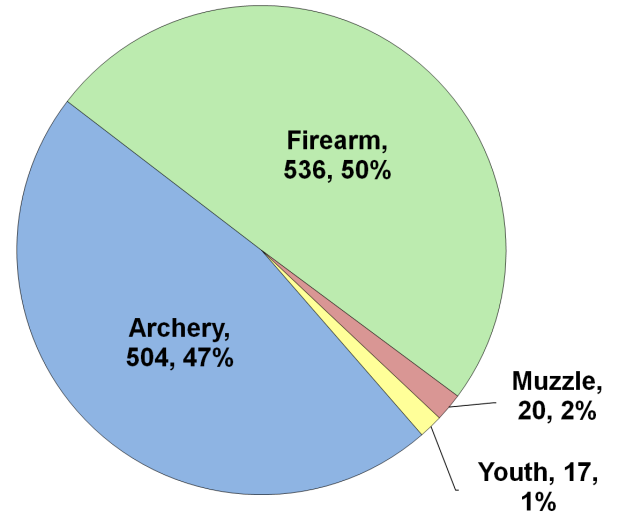

WHITE-TAILED DEER SUMMARY 2020-2021: LEE COUNTY

Forest Wildlife Program, Illinois Department of Natural Resources

County Size: 729 square miles

Year Opened to Deer Hunting: 1957

Record Harvest: 1,542 (2005)

Average Harvest (2011-2020): 1,000

Total 2020-2021 Harvest (all seasons): 000

Permits issued/quota 2020-2021 (excludes landowner; late winter are unlimited):

Firearm: 0000/2400 **Muzzle:** 000/435

Late Winter: 00

2020-2021 Harvest Sex Ratio (all seasons):

% M: 44% F;(45% antlered: 55% antlerless)

Chronic Wasting Disease Detected: es

Check Station Location: N/A

Late Winter/CWD Season in 2021-2022: Yes.

Deer Vehicle Accident (DVA) rates (accidents per billion miles driven) are used as an index of deer population size. Counties remain or are added to Late Winter/CWD season if DVA rates are above goal, or other factors (excessive crop damage and/or disease issues) are present.

Time in Late Winter: 2007 - Present

2020-2021 Harvest by Season

Recent Harvest (all seasons)