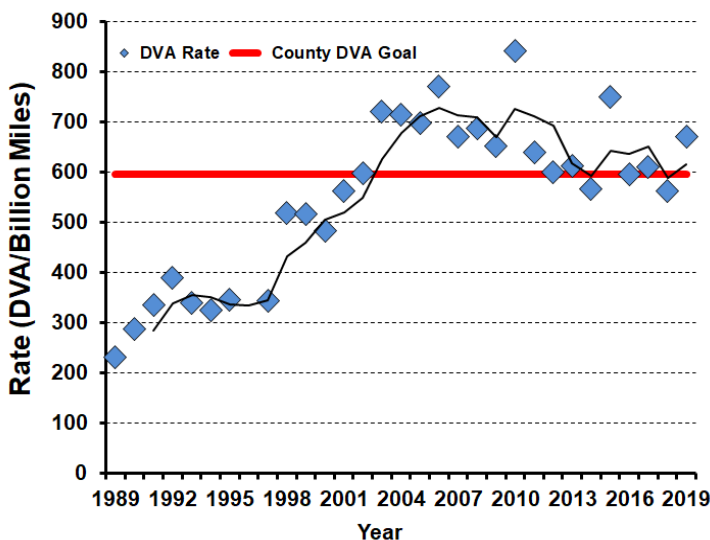

WHITE-TAILED DEER SUMMARY 2020-2021: McDONOUGH COUNTY

Forest Wildlife Program, Illinois Department of Natural Resources

County Size: 591 square miles

Year Opened to Deer Hunting: 1959

Record Harvest: 2,085 (2009)

Average Harvest (2011-2020): 1,000

Total 2020-2021 Harvest (all seasons): 1,000

Permits issued/quota 2020-2021 (excludes landowner; late winter are unlimited):

Firearm: 2000/2200 **Muzzle:** 000/350

Late Winter: 00

2020-2021 Harvest Sex Ratio (all seasons):

% M: 47% F;(43% antlered: 57% antlerless)

Chronic Wasting Disease Detected: No

Check Station Location: N/A

Late Winter/CWD Season in 2021-2022: Yes.

Deer Vehicle Accident (DVA) rates (accidents per billion miles driven) are used as an index of deer population size. Counties remain or are added to Late Winter/CWD season if DVA rates are above goal, or other factors (excessive crop damage and/or disease issues) are present.

Time in Late Winter: 2005 - Present

2020-2021 Harvest by Season

Recent Harvest (all seasons)