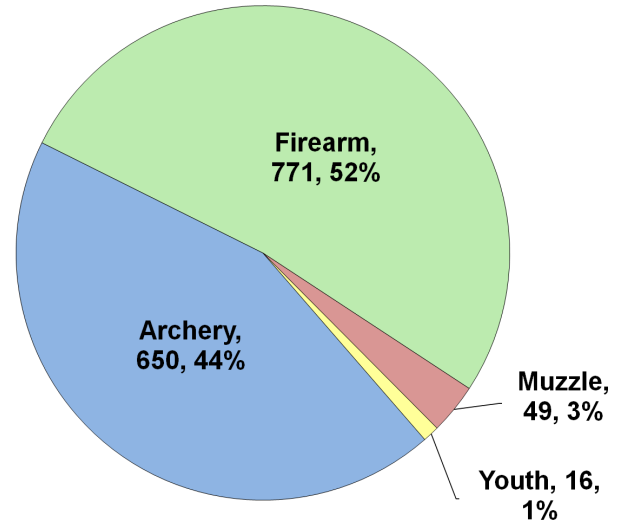

WHITE-TAILED DEER SUMMARY 2020-2021: McDONOUGH COUNTY

Forest Wildlife Program, Illinois Department of Natural Resources

County Size: 591 square miles

Year Opened to Deer Hunting: 1959

Record Harvest: 2,085 (2009)

Average Harvest (2011-2020): 1,000

Total 2020-2021 Harvest (all seasons): 1,000

Permits issued/quota 2020-2021 (excludes landowner; late winter are unlimited):

Firearm: 2000/2200 **Muzzle:** 000/350

Late Winter: 00

2020-2021 Harvest Sex Ratio (all seasons):

% M: 47% F;(43% antlered: 57% antlerless)

Chronic Wasting Disease Detected: No

Check Station Location: N/A

Late Winter/CWD Season in 2021-2022: Yes.

Deer Vehicle Accident (DVA) rates (accidents per billion miles driven) are used as an index of deer population size. Counties remain or are added to Late Winter/CWD season if DVA rates are above goal, or other factors (excessive crop damage and/or disease issues) are present.

Time in Late Winter: 2005 - Present

2020-2021 Harvest by Season

Recent Harvest (all seasons)