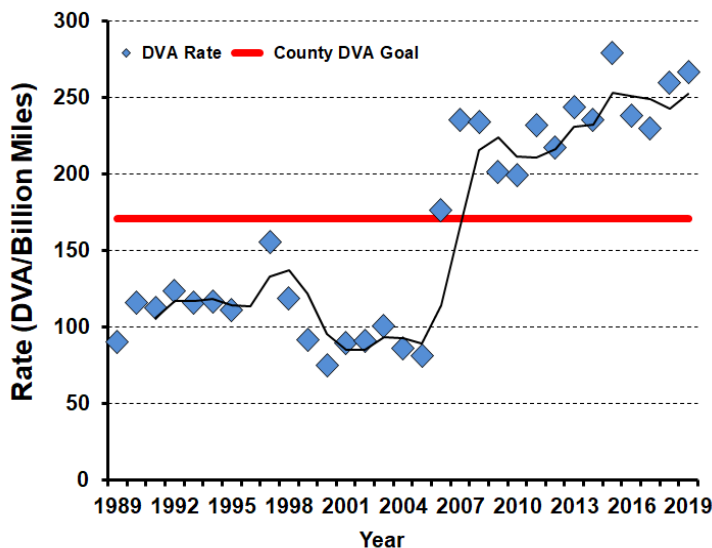

WHITE-TAILED DEER SUMMARY 2020-2021: ROCK ISLAND COUNTY

Forest Wildlife Program, Illinois Department of Natural Resources

County Size: 452 square miles

Year Opened to Deer Hunting: 1961

Record Harvest: 1,926 (2009)

Average Harvest (2011-2020): 1,611

Total 2020-2021 Harvest (all seasons): 1,531

Permits issued/quota 2020-2021 (excludes landowner; late winter are unlimited):

Firearm: 0000/3000 **Muzzle:** 000/550

Late Winter: 00

2020-2021 Harvest Sex Ratio (all seasons):

00% M; 00% F; (00% antlered; 00% antlerless)

Chronic Wasting Disease Detected: No

Check Station Location: N/A

Late Winter/CWD Season in 2021-2022: Yes.

Deer Vehicle Accident (DVA) rates (accidents per billion miles driven) are used as an index of deer population size. Counties remain or are added to Late Winter/CWD season if DVA rates are above goal, or other factors (excessive crop damage and/or disease issues) are present.

Time in Late Winter: 2007 - Present

2020-2021 Harvest by Season

Recent Harvest (all seasons)