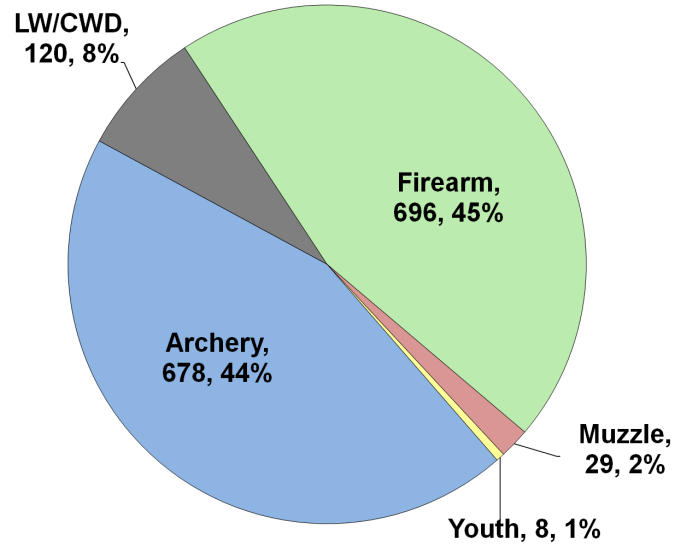

WHITE-TAILED DEER SUMMARY 2020-2021: ROCK ISLAND COUNTY

Forest Wildlife Program, Illinois Department of Natural Resources

County Size: 452 square miles

Year Opened to Deer Hunting: 1961

Record Harvest: 1,926 (2009)

Average Harvest (2011-2020): 1,611

Total 2020-2021 Harvest (all seasons): 1,531

Permits issued/quota 2020-2021 (excludes landowner; late winter are unlimited):

Firearm: 0000/3000 **Muzzle:** 000/550

Late Winter: 00

2020-2021 Harvest Sex Ratio (all seasons):

00% M; 00% F; (00% antlered; 00% antlerless)

Chronic Wasting Disease Detected: No

Check Station Location: N/A

Late Winter/CWD Season in 2021-2022: Yes.

Deer Vehicle Accident (DVA) rates (accidents per billion miles driven) are used as an index of deer population size. Counties remain or are added to Late Winter/CWD season if DVA rates are above goal, or other factors (excessive crop damage and/or disease issues) are present.

Time in Late Winter: 2007 - Present

2020-2021 Harvest by Season

Recent Harvest (all seasons)