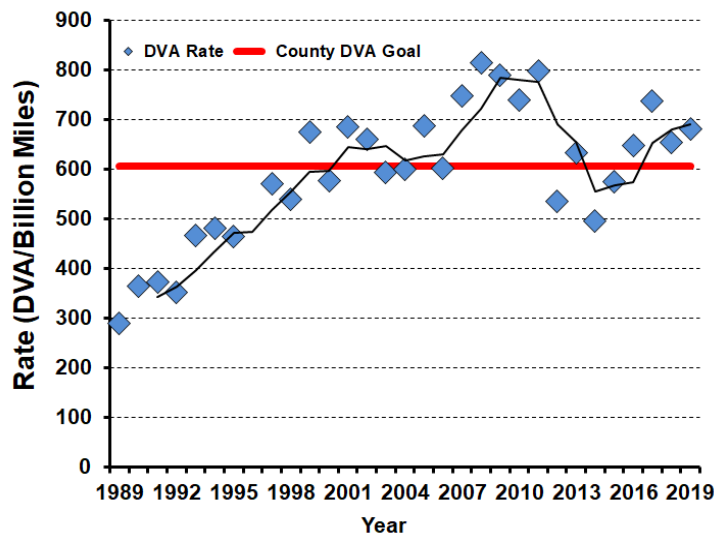

WHITE-TAILED DEER SUMMARY 2020-2021: SALINE COUNTY

Forest Wildlife Program, Illinois Department of Natural Resources

County Size: 387 square miles

Year Opened to Deer Hunting: 1957

Record Harvest: 1,913 (2010)

Average Harvest (2011-2020): 1,656

Total 2020-2021 Harvest (all seasons): 1,899

Permits issued/quota 2020-2021 (excludes landowner; late winter are unlimited):

Firearm: 0000/2800 **Muzzle:** 000/300

Late Winter: 00

2020-2021 Harvest Sex Ratio (all seasons):

00% M: 00% F;(00% antlered: 00% antlerless)

Chronic Wasting Disease Detected: No

Check Station Location: N/A

Late Winter/CWD Season in 2021-2022: Yes.

Deer Vehicle Accident (DVA) rates (accidents per billion miles driven) are used as an index of deer population size. Counties remain or are added to Late Winter/CWD season if DVA rates are above goal, or other factors (excessive crop damage and/or disease issues) are present.

Time in Late Winter: 2019 - Present