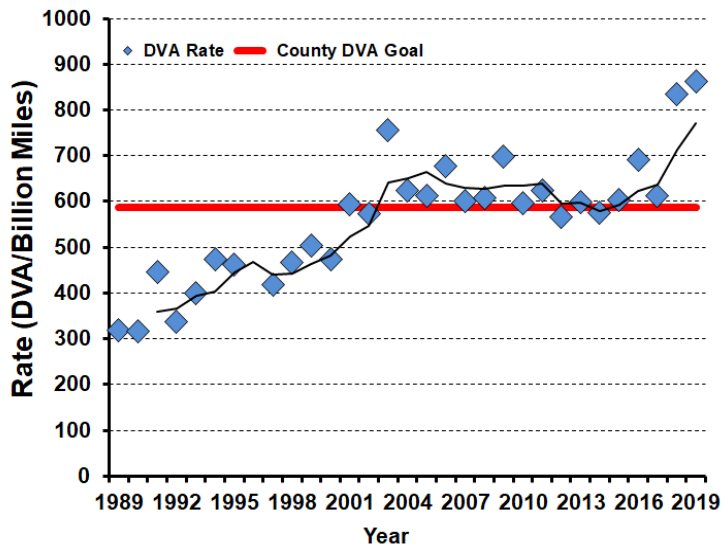

WHITE-TAILED DEER SUMMARY 2020-2021: SHELBY COUNTY

Forest Wildlife Program, Illinois Department of Natural Resources

County Size: 768 square miles

Year Opened to Deer Hunting: 1970

Record Harvest: 2,554 (2007)

Average Harvest (2011-2020): 2,104

Total 2020-2021 Harvest (all seasons): 2,533

Permits issued/quota 2020-2021 (excludes landowner; late winter are unlimited):

Firearm: 0000/3300 **Muzzle:** 000/550

Late Winter: 00

2020-2021 Harvest Sex Ratio (all seasons):

00% M: 00% F;(00% antlered: 00% antlerless)

Chronic Wasting Disease Detected: No

Check Station Location: N/A

Late Winter/CWD Season in 2021-2022: Yes.

Deer Vehicle Accident (DVA) rates (accidents per billion miles driven) are used as an index of deer population size. Counties remain or are added to Late Winter/CWD season if DVA rates are above goal, or other factors (excessive crop damage and/or disease issues) are present.

Time in Late Winter: 2007 - Present