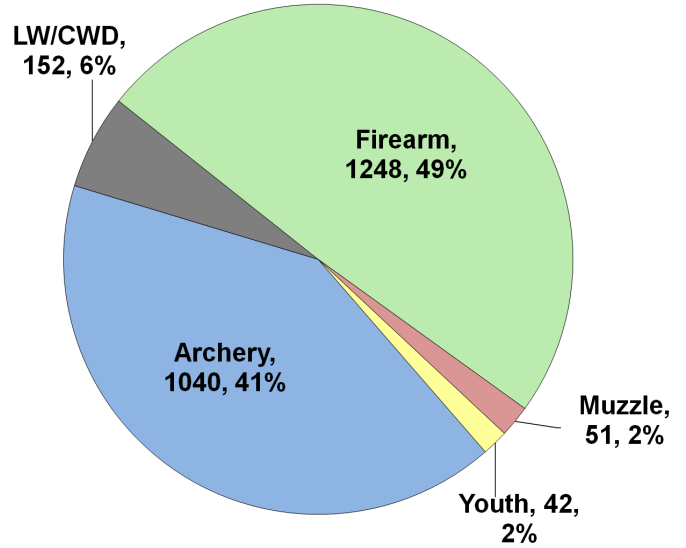

2020-2021 Harvest by Season

Recent Harvest (all seasons)