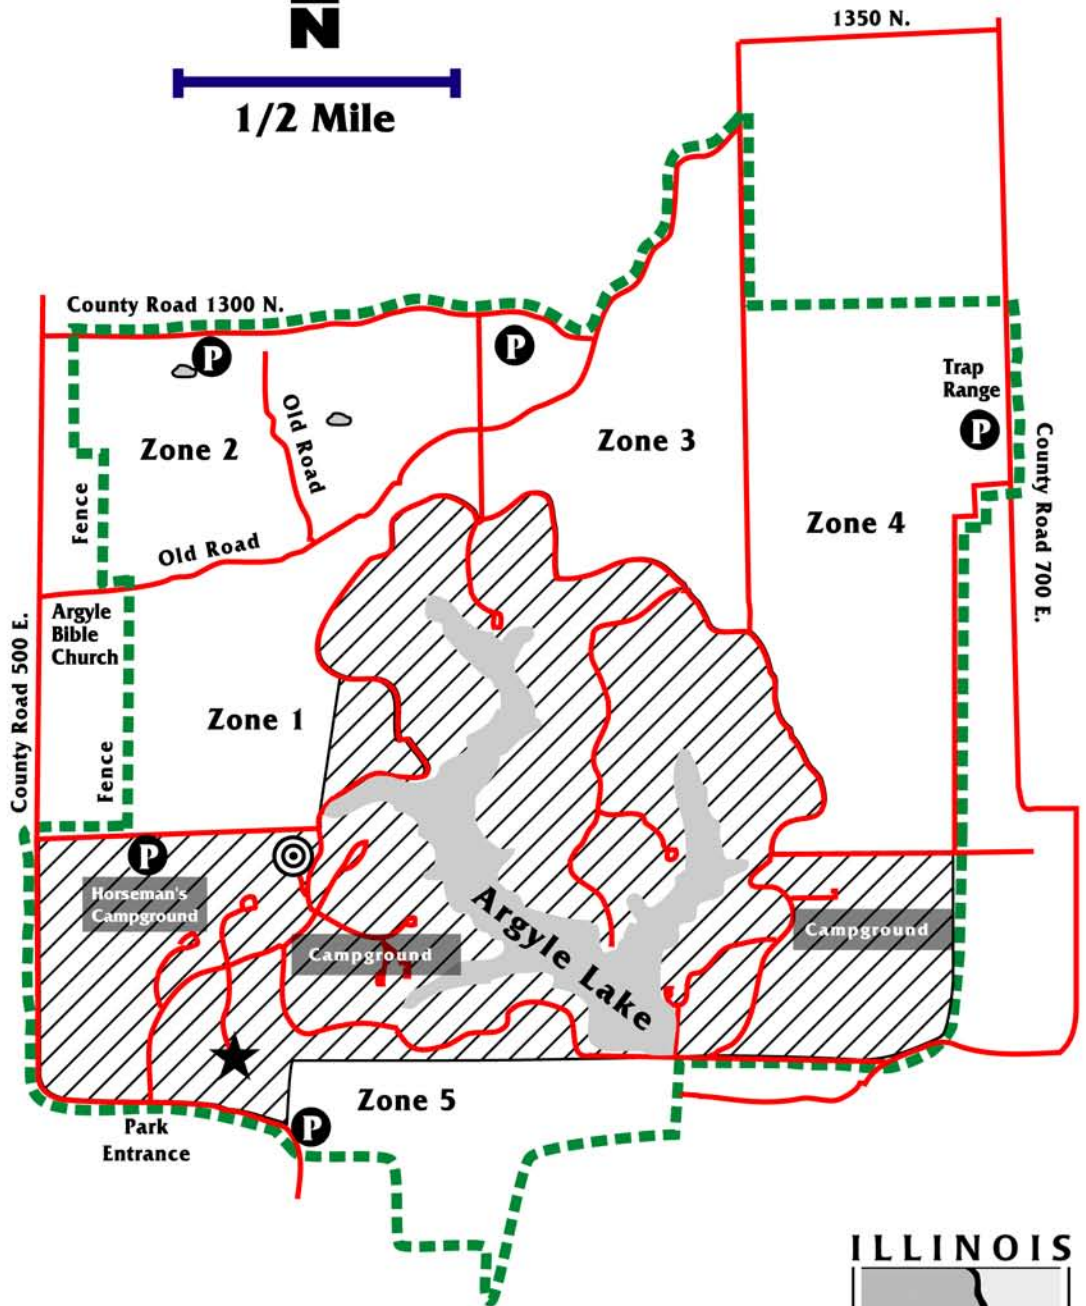

Argyle Lake State Park

Illinois Department of Natural Resources

Regional Map

1/2 Mile

Map Legend

Park Boundary	
Roads	
Campgrounds	
Restricted Area	
Park Office	
Hunter Parking	
Lakes & Ponds	
Visitor Center	