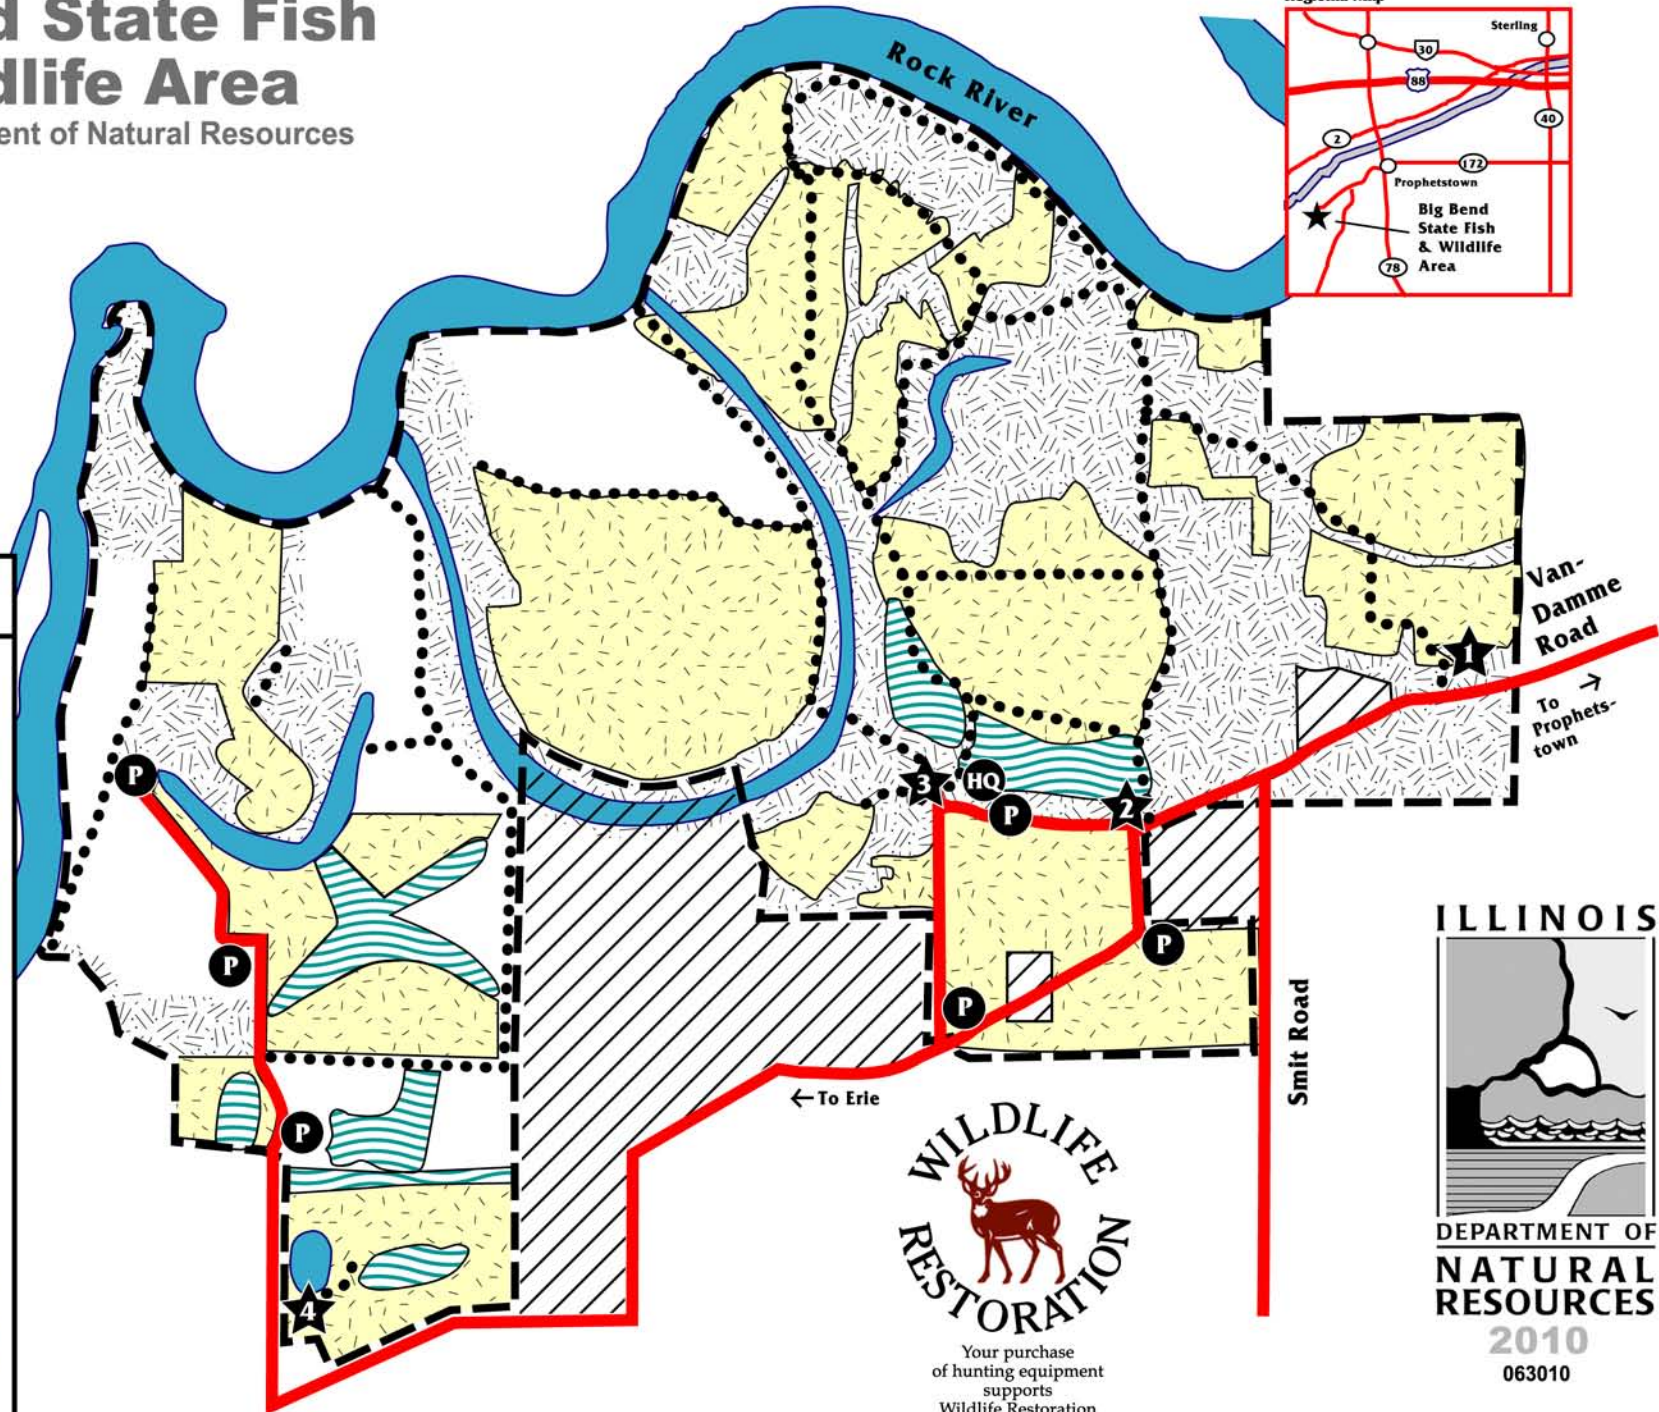

Big Bend State Fish & Wildlife Area

Illinois Department of Natural Resources

.5 Miles

Map Legend	
Site Boundary	
Foot Trails	
Roads	
Private	
Hunter Registration & Parking	
Hunter Parking	
Marsh	
Forest & Wooded Areas	
Grassfields or Crop Land	
River or Lake	
Tree Planting	