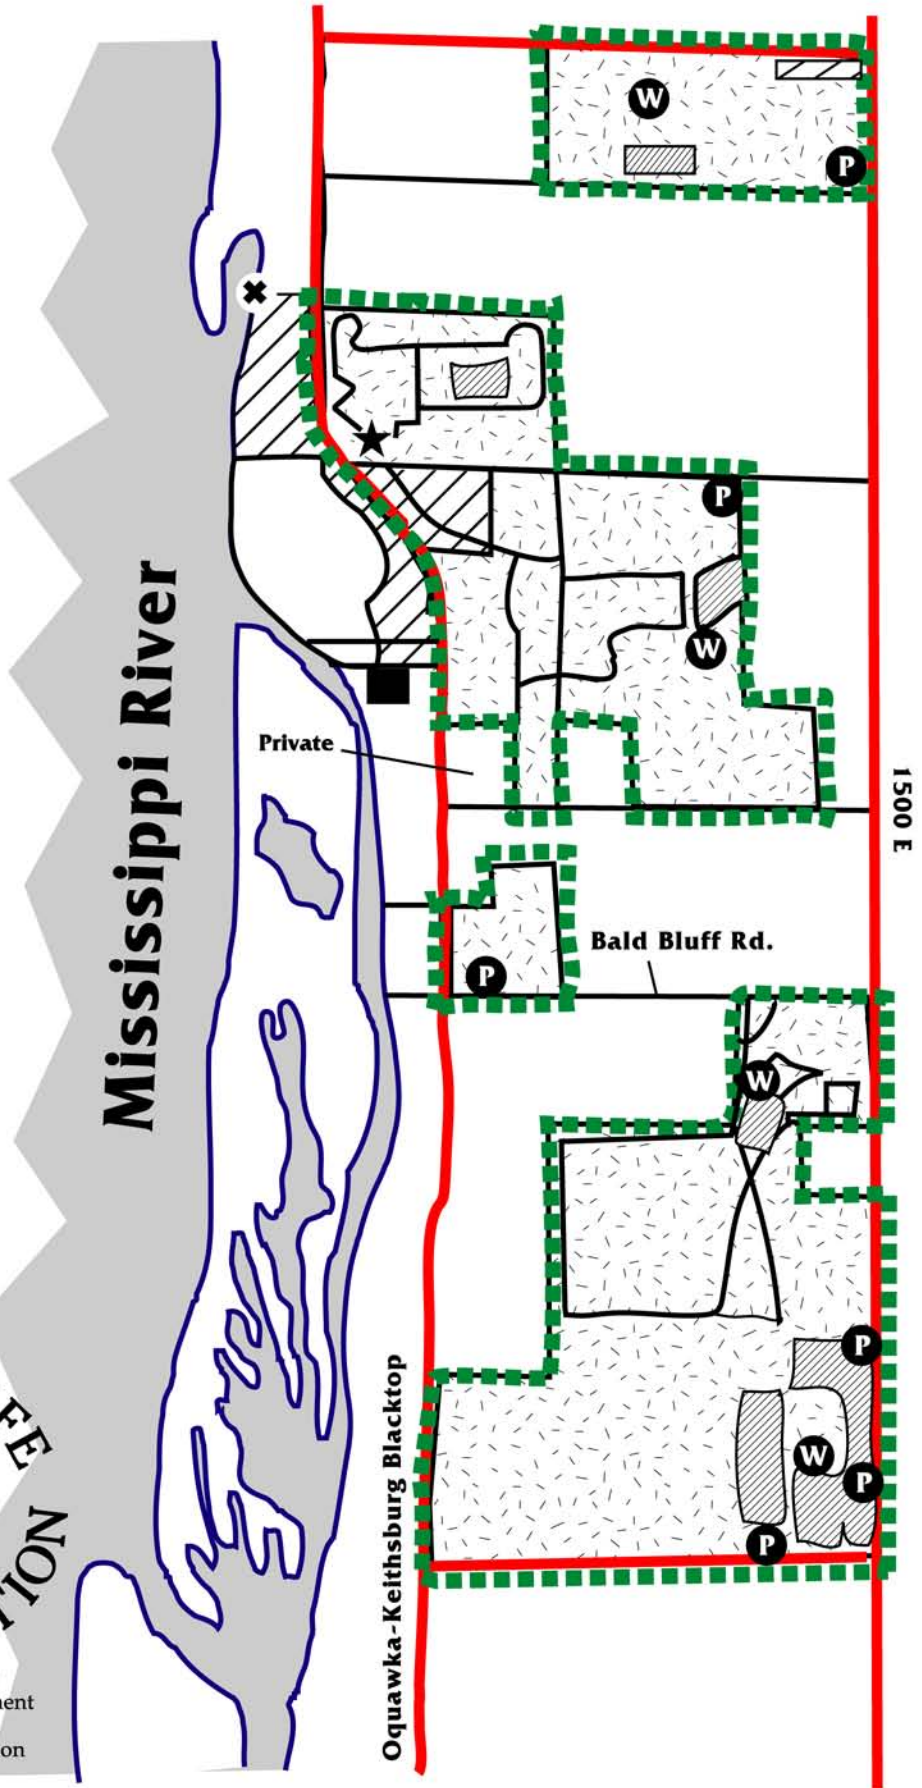

# Big River State Forest

Illinois Department of Natural Resources

Regional Map

1 Mile

## Map Legend

- Park Boundary
- Auto Trails
- Hunting Area
- Hunter Check Station/Office
- River
- Restricted Area No Hunting
- Boat Launch
- Hunter Parking
- Fields
- Wildlife Pond

ILLINOIS

DEPARTMENT OF  
NATURAL  
RESOURCES