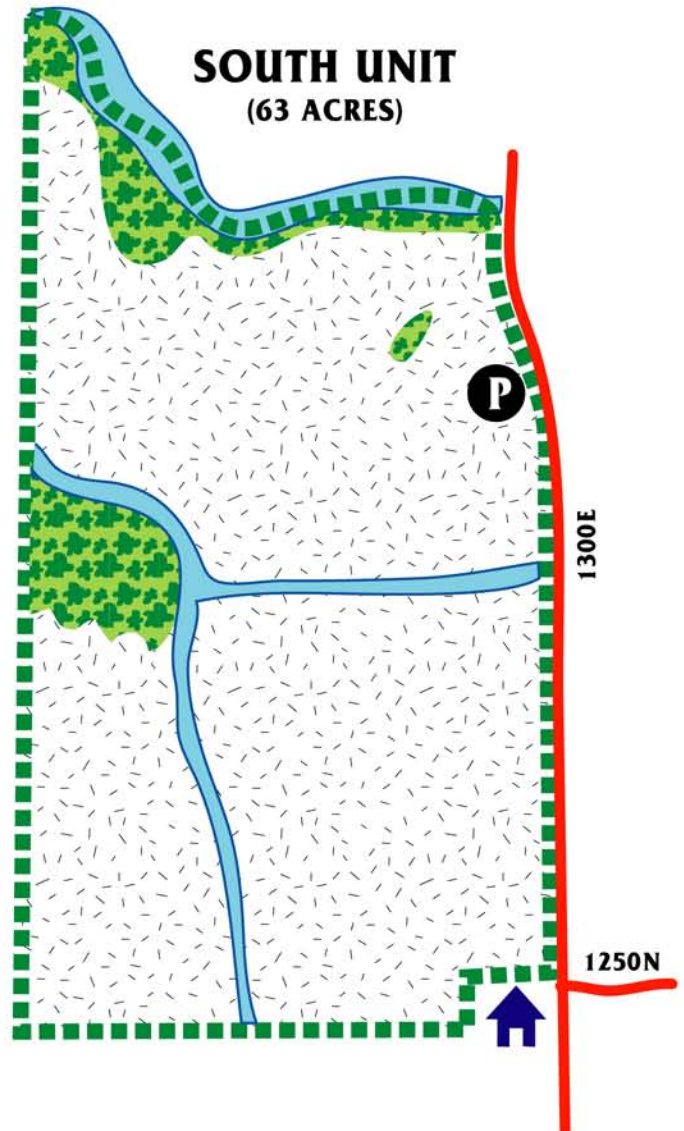

Bradford Pheasant Habitat Area

Illinois Department of Natural Resources

Regional Map

Map Legend

Site Boundary	
Hunter Parking & Sign-in Box	
Creek	
Roads	
Fields	
Wooded Areas	
Private Residence	

NORTH UNIT (40 ACRES)

The South Unit is located about 1/2 mile South of the North Unit on 1300E.

SOUTH UNIT (63 ACRES)

ILLINOIS

DEPARTMENT OF
NATURAL
RESOURCES

2010

063010

Your purchase
of hunting equipment
supports
Wildlife Restoration