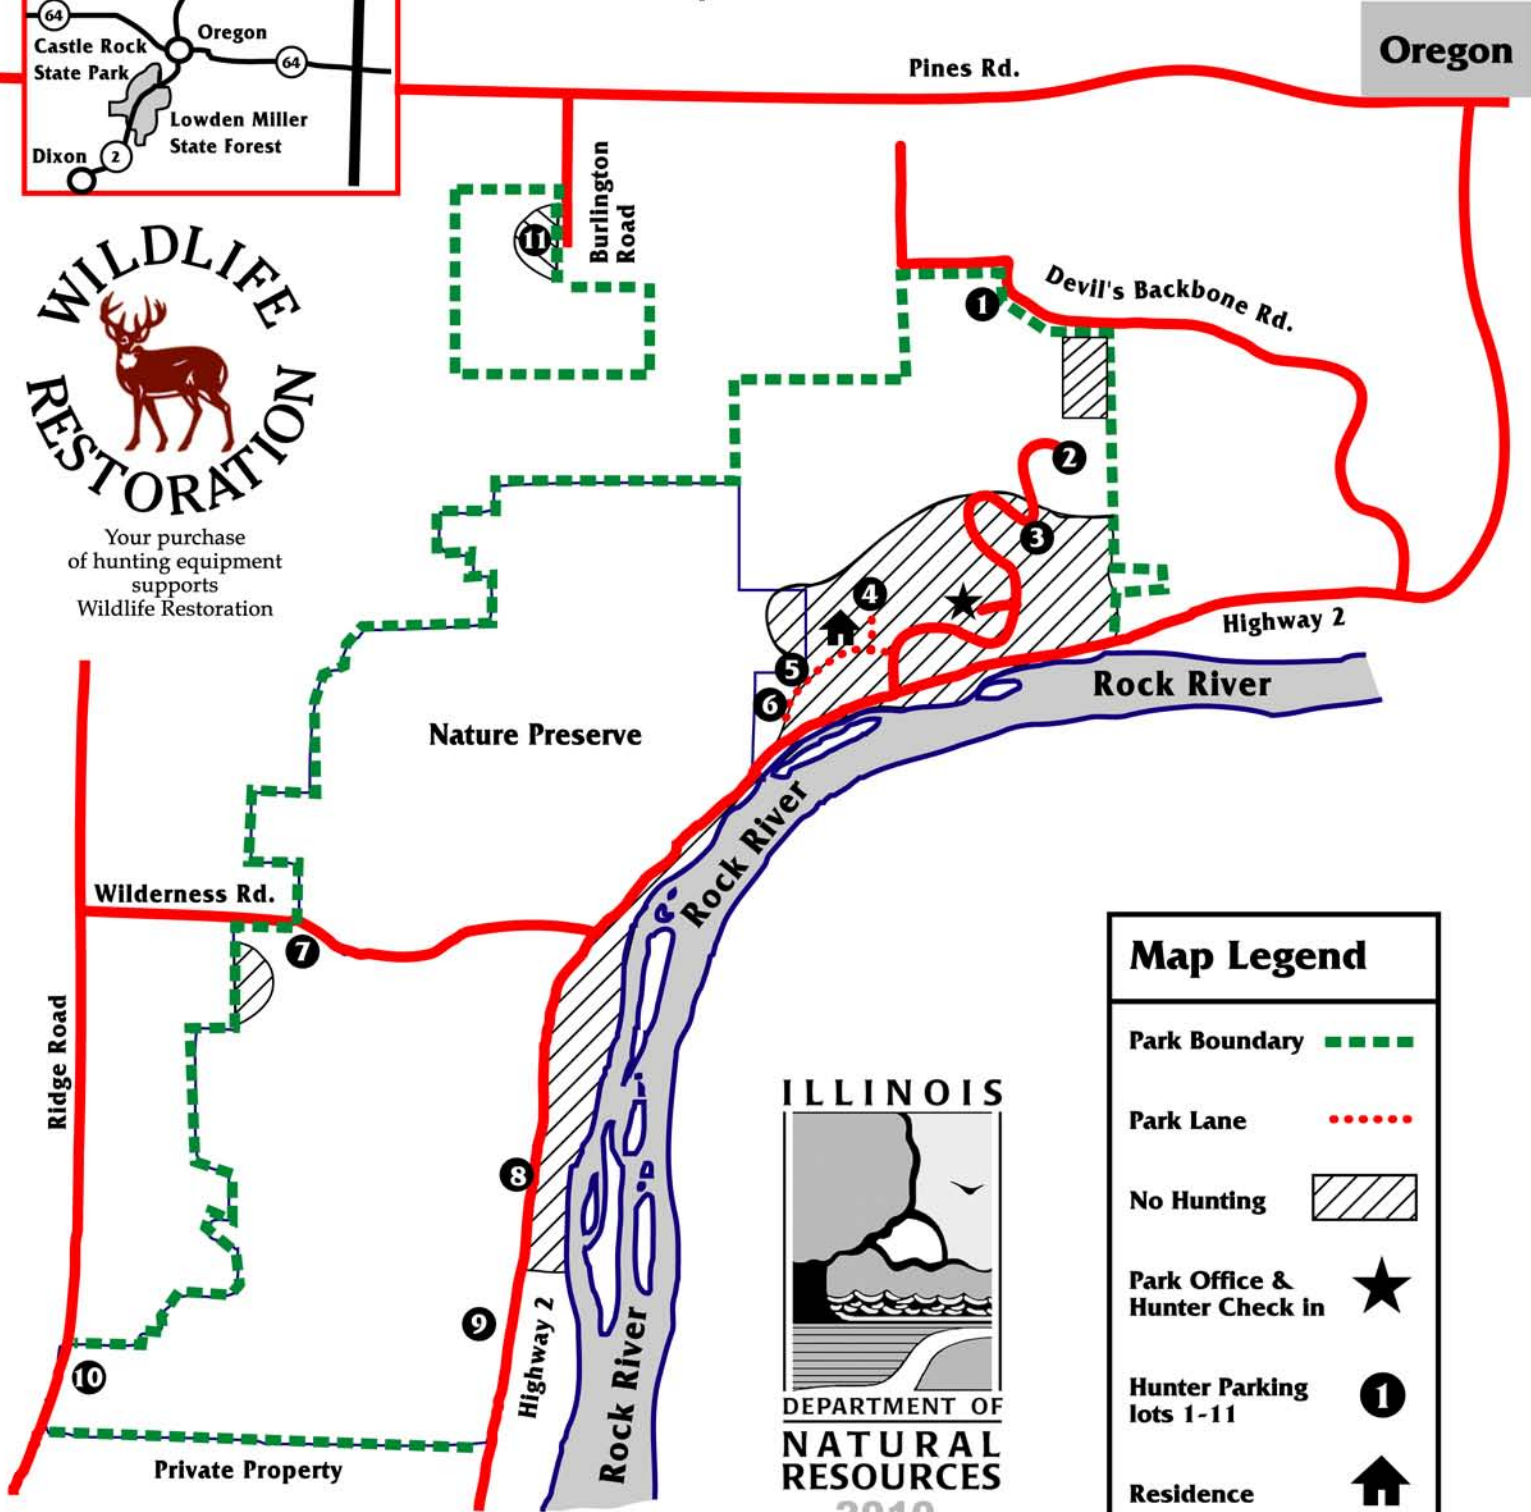

Castle Rock State Park

Firearm Deer Seasons

Illinois Department of Natural Resources

Regional Map

Your purchase of hunting equipment supports Wildlife Restoration

Map Legend	
Park Boundary	
Park Lane	
No Hunting	
Park Office & Hunter Check in	
Hunter Parking lots 1-11	
Residence	