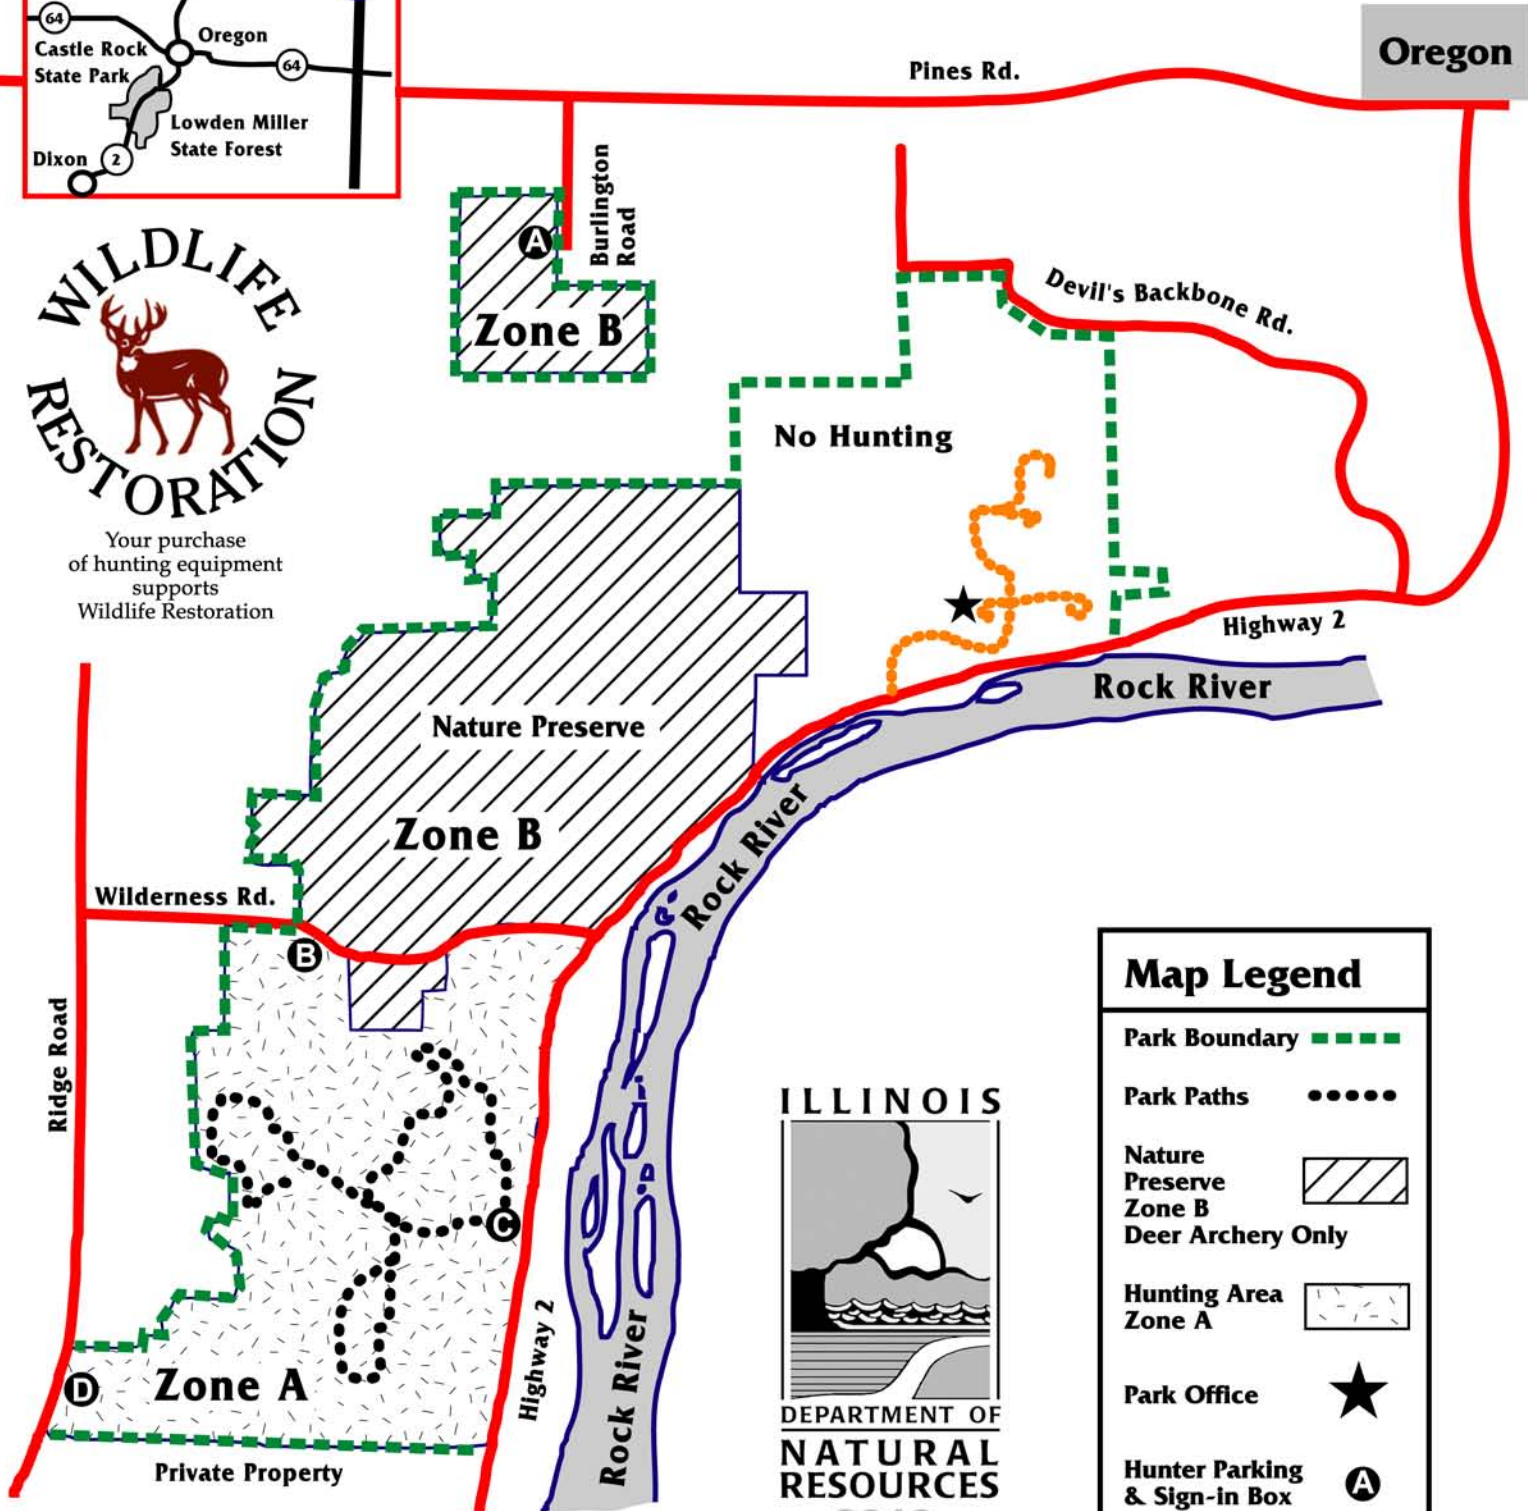

# Castle Rock State Park

Illinois Department of Natural Resources

Regional Map

1/2 Mile

Oregon

Your purchase of hunting equipment supports Wildlife Restoration

Map Legend	
Park Boundary	
Park Paths	
Nature Preserve Zone B Deer Archery Only	
Hunting Area Zone A	
Park Office	
Hunter Parking & Sign-in Box	