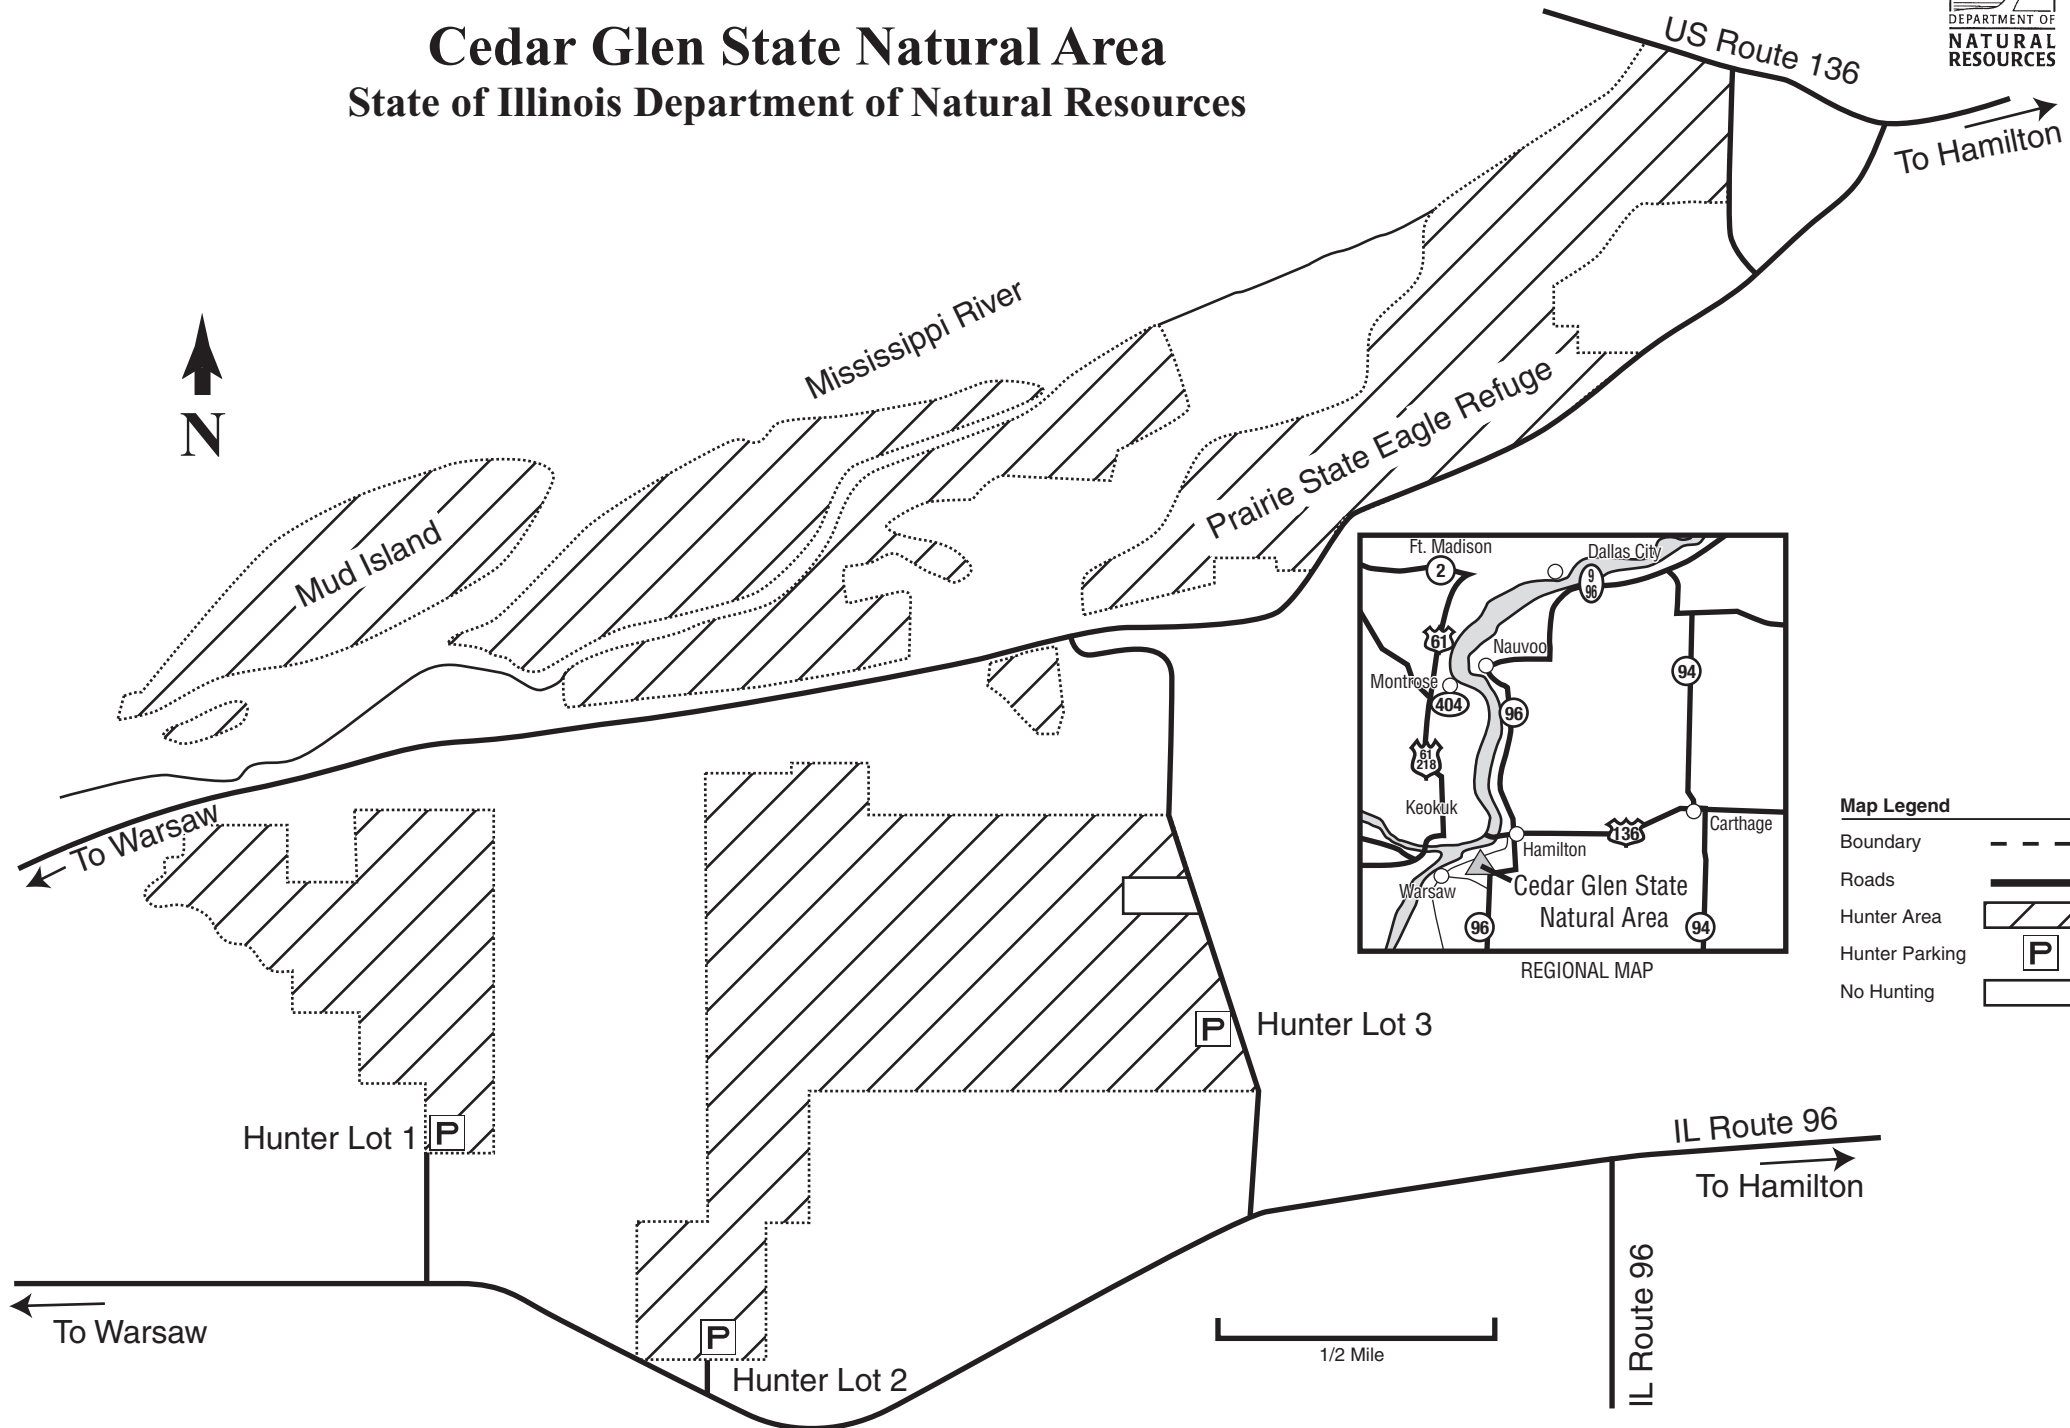

Cedar Glen State Natural Area

State of Illinois Department of Natural Resources

REGIONAL MAP

Map Legend

Boundary	---
Roads	—
Hunter Area	▨
Hunter Parking	P
No Hunting	□