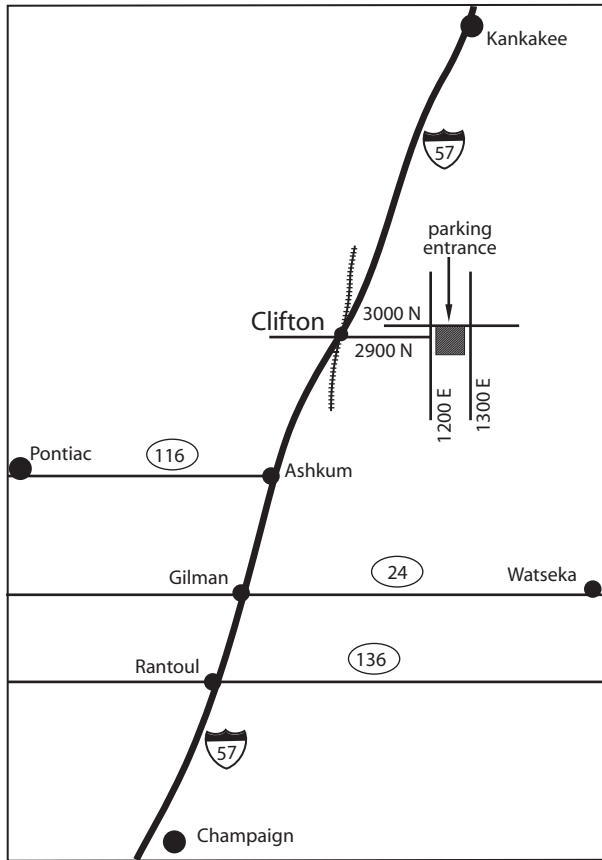

Clifton Pheasant Habitat Area

Illinois Department of Natural Resources

- (P) Parking area
- Native Tall Grass Plantings
- Switchgrass
- Native Wet Meadow Plantings
- Cool Season Planting
- Stream