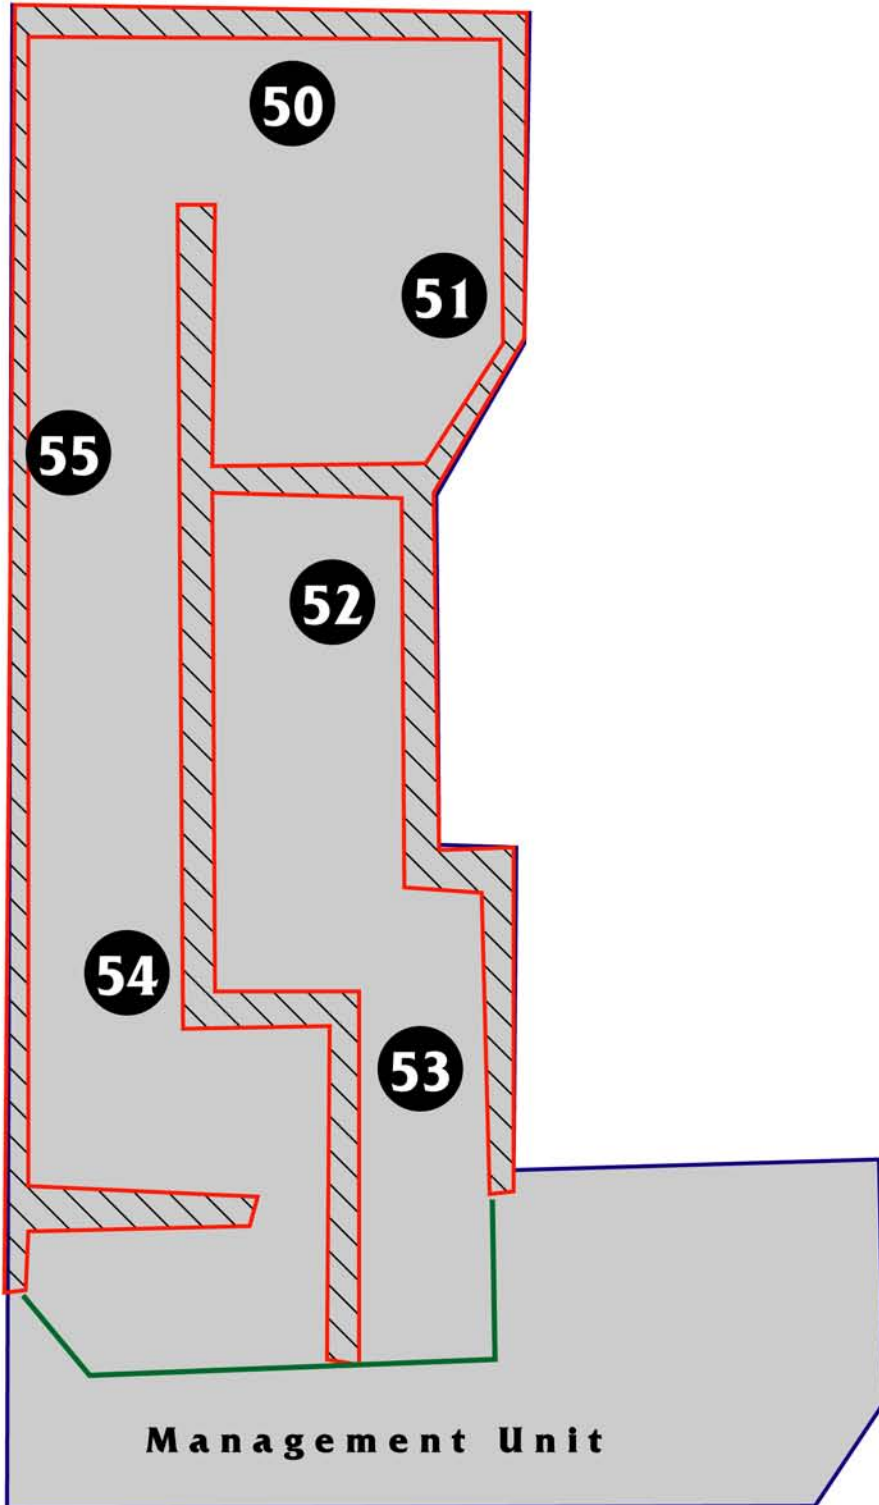

Three-I Basin Unit of Lake DePue

Illinois Department of Natural Resources

Regional Map

Map Legend

Levee

Check Station

Blind Site

ILLINOIS