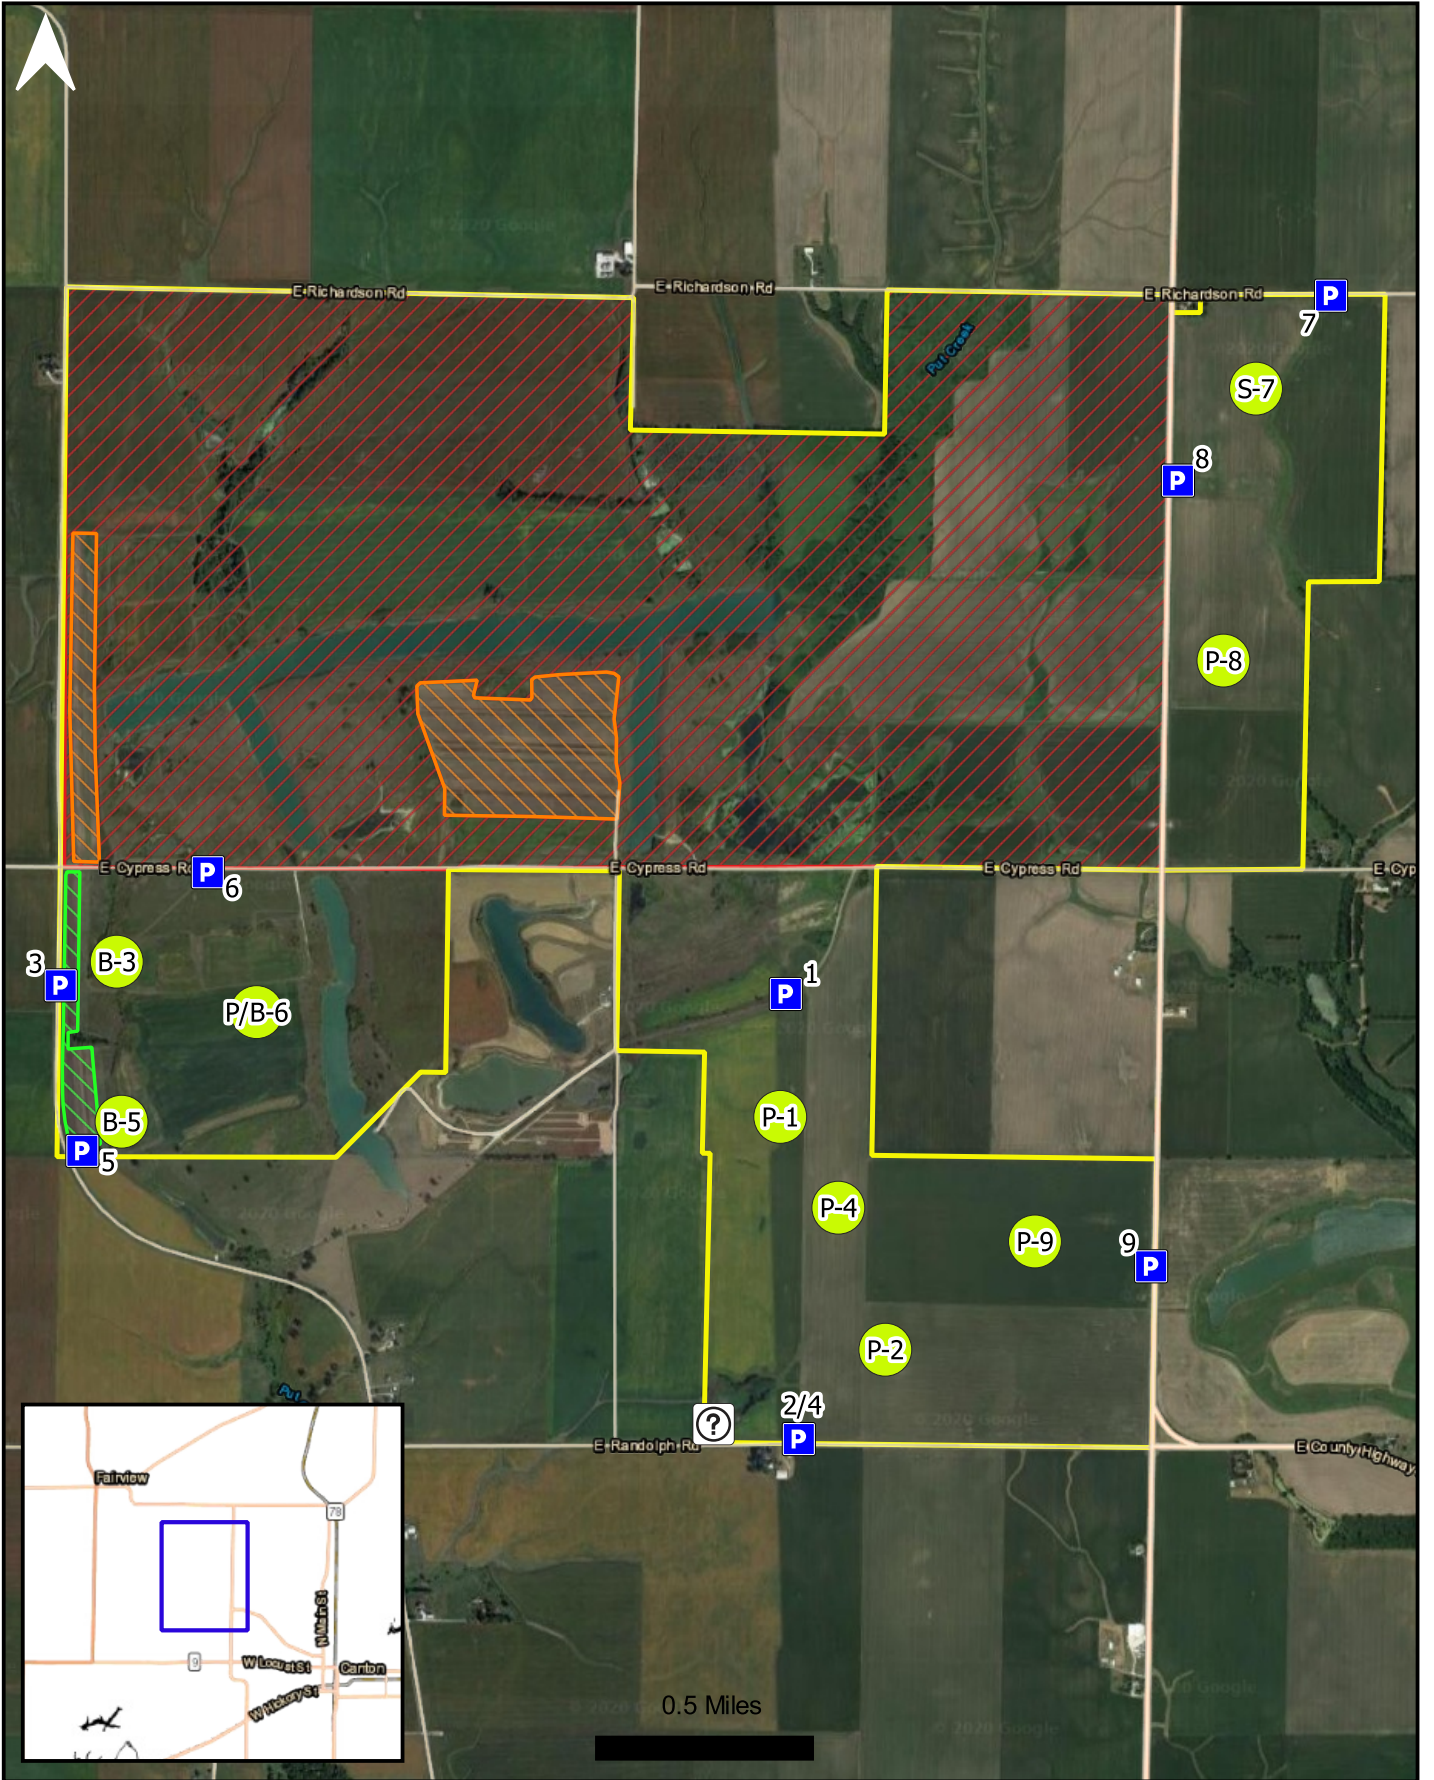

Double T State Fish and Wildlife Area

- Double T SFWA Boundary
- Refuge
- Dove Field
- Dove Field/Refuge
- Hunter Check Station
- Waterfowl Blind/Pit/Stake
- Parking Lot

C/O: Rice Lake SFWA
 19721 N US 24
 Canton, IL 61520
 (309)-647-9184