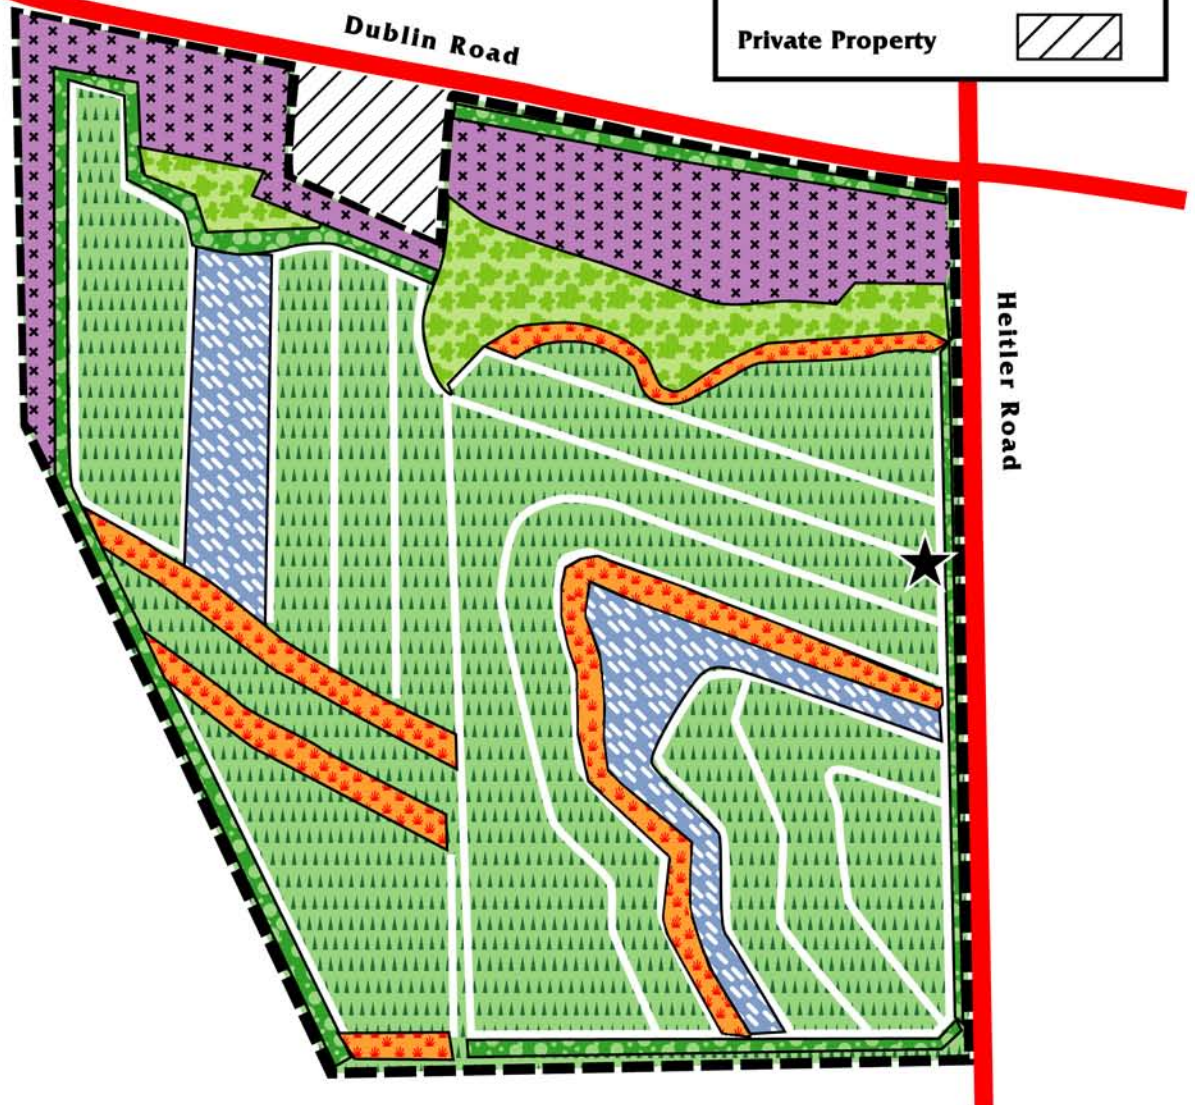

Dublin Highlands Pheasant Habitat Area

Illinois Department of Natural Resources

Regional Map

Dublin
Highlands
Pheasant
Habitat Area

Map Legend	
Park Boundary	--- ---
Hunter Registration	★
Woodland	
Shrub Planting	
Cool Season Grass	
Prairie Grass	
Food Plot	
Firebreak	
Tree Planting	
Roads	
Private Property	