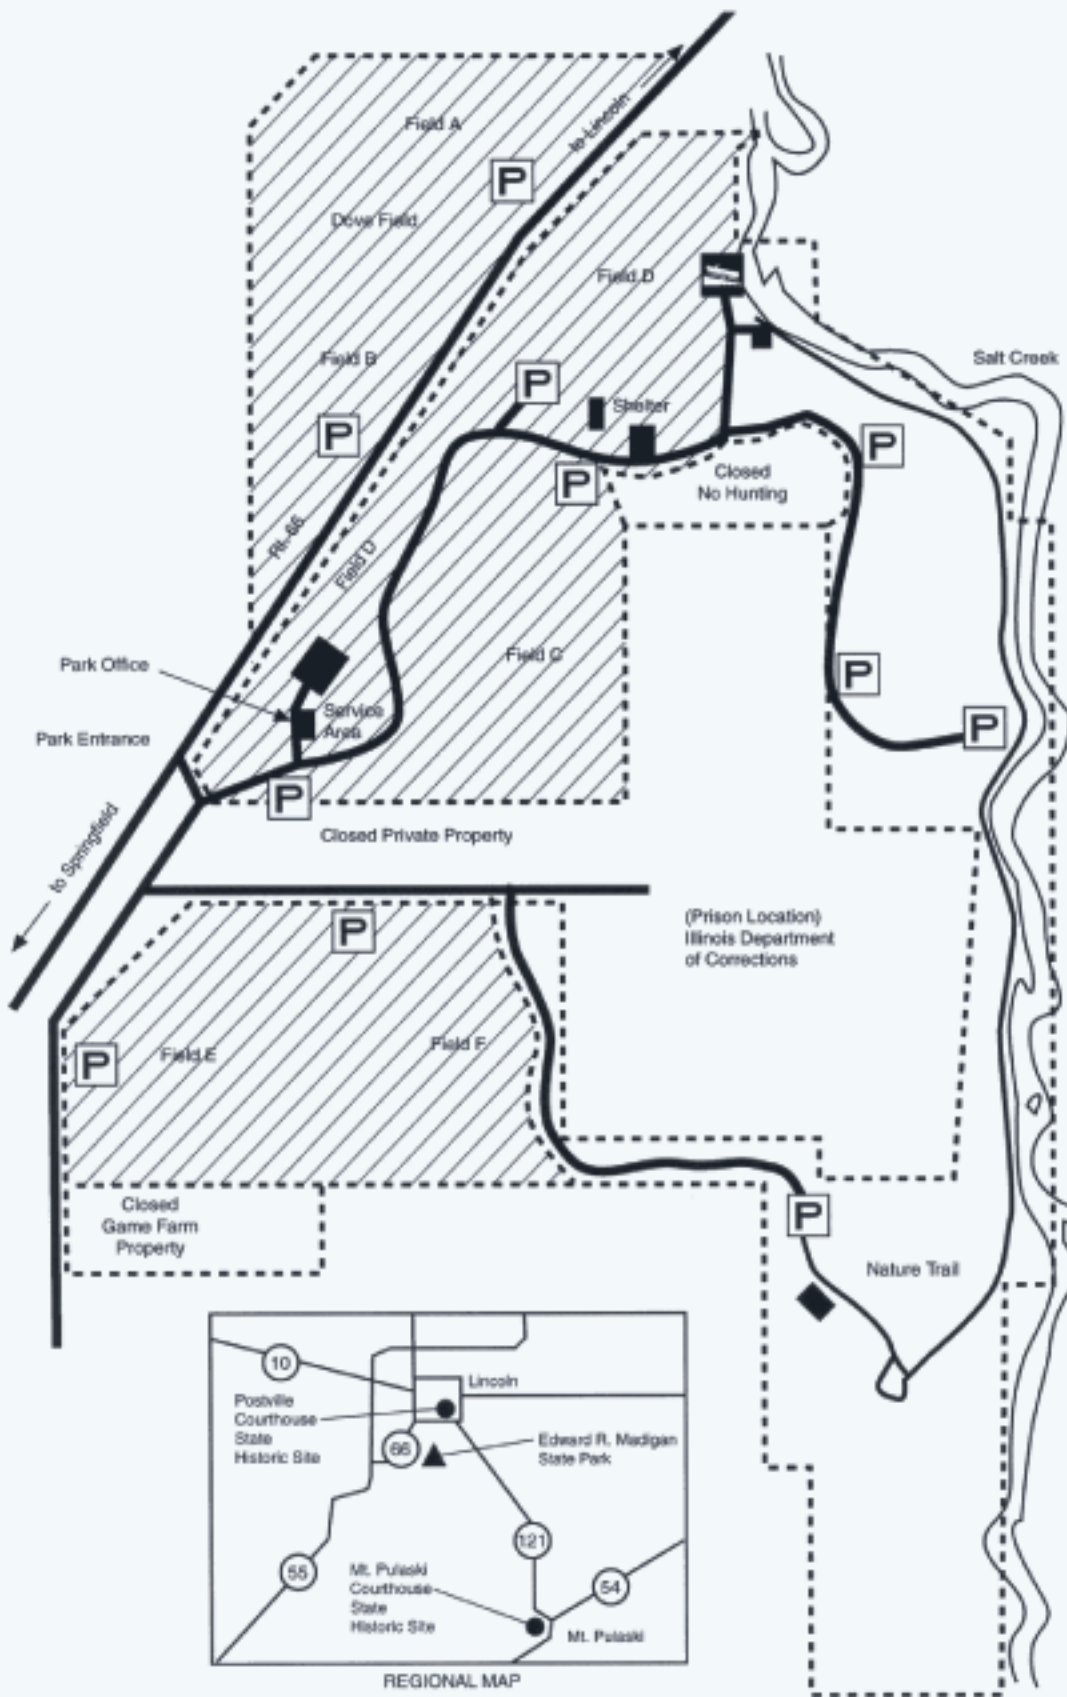

Edward R. Madigan State Park

State of Illinois Department of Natural Resources

REGIONAL MAP

Map Legend

- Boundary
- Roads
- Gravel Roads
- Hunting Area
- Headquarters
- Hunter Parking
- No Hunting
- Boat Launch
- Waterfowl Blinds
- 200
- Check Station
- State Boundary