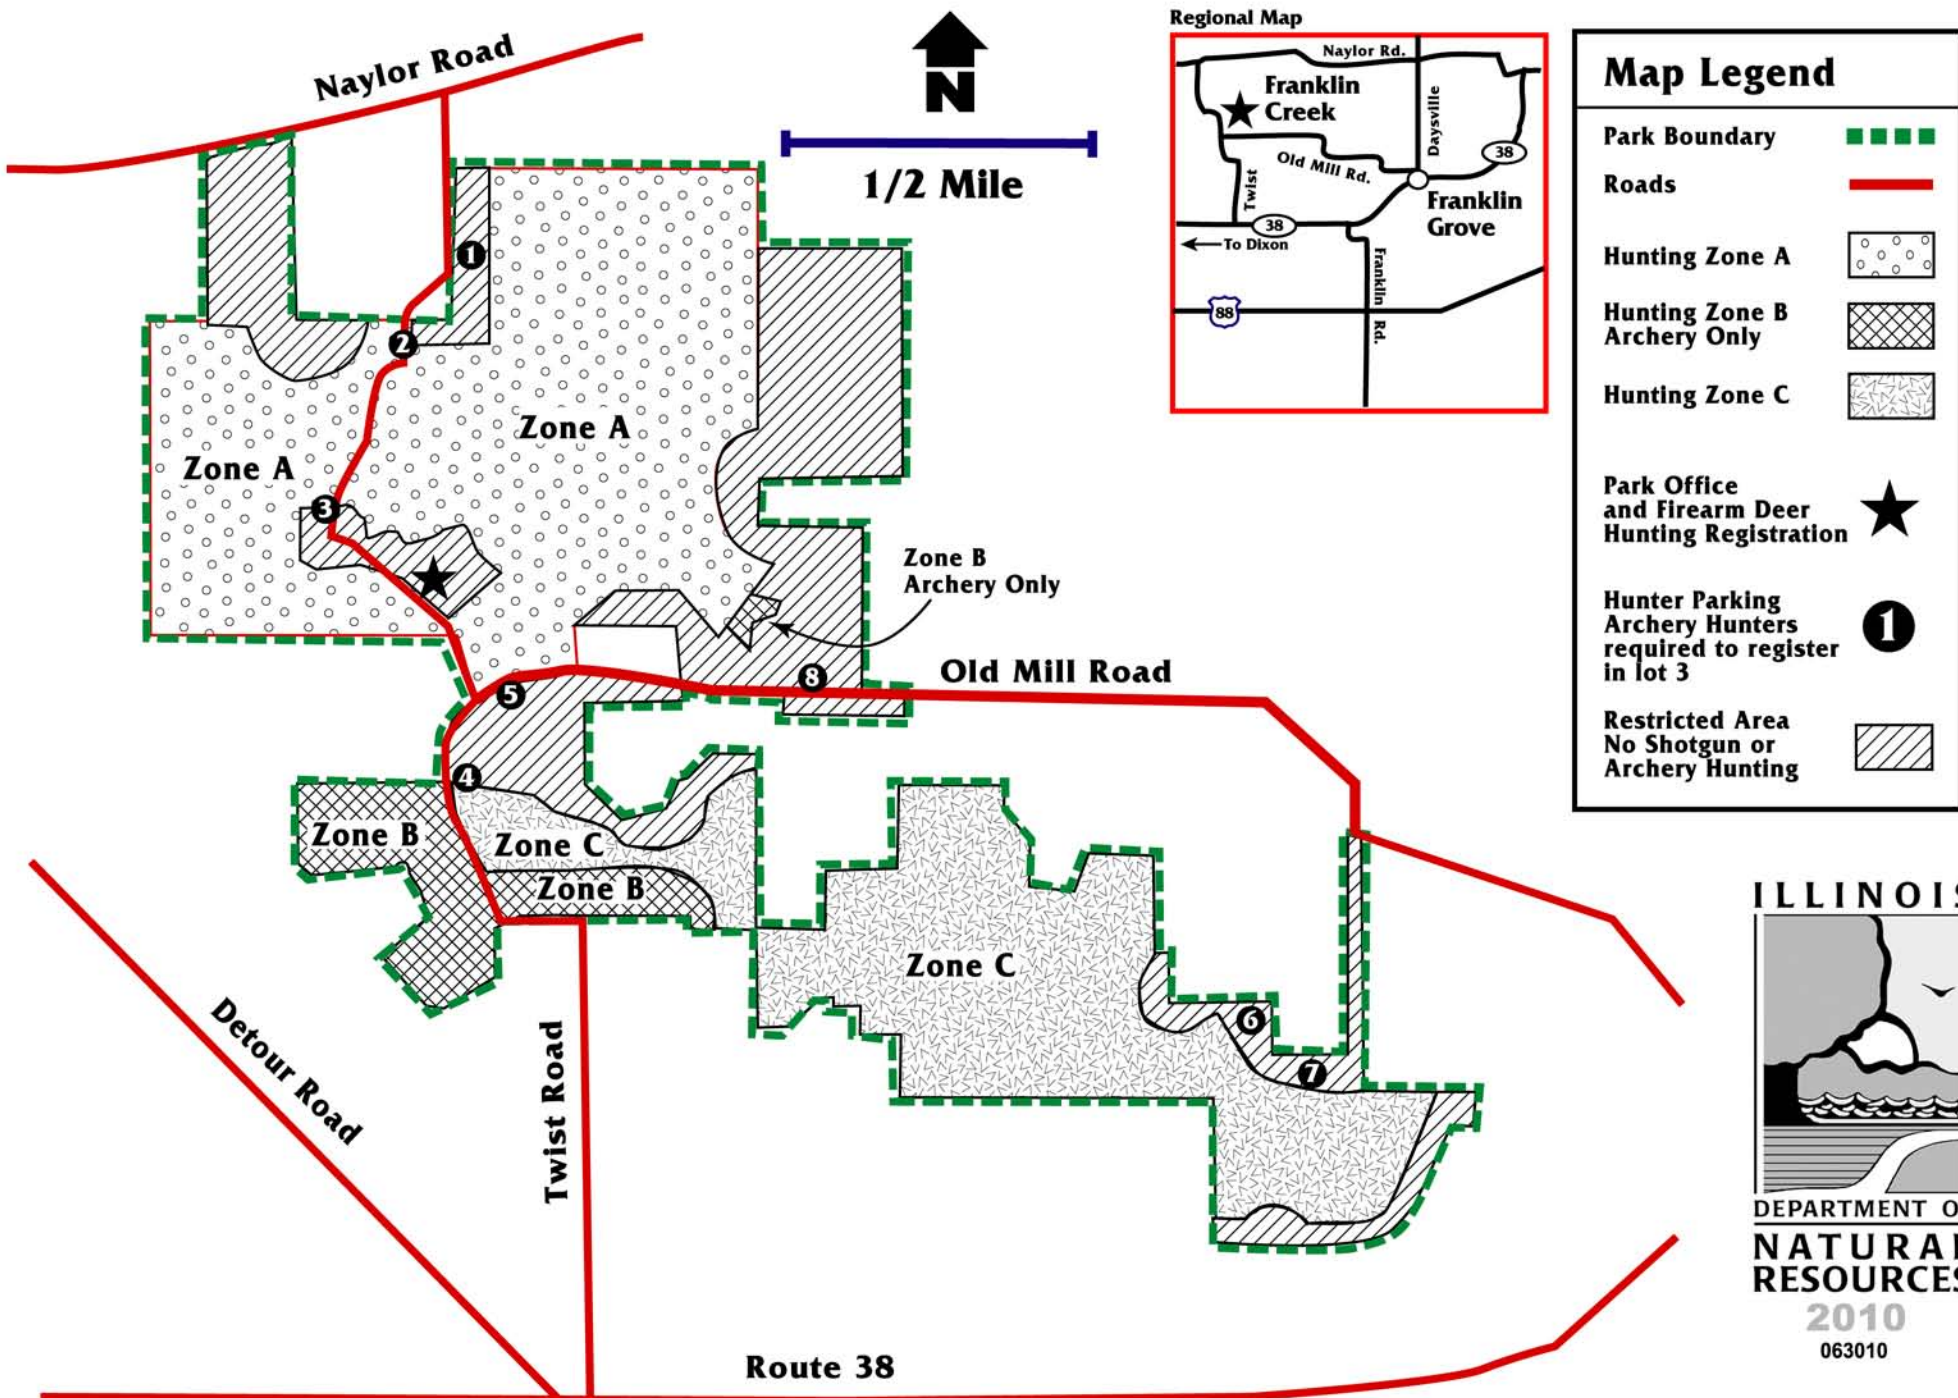

Franklin Creek State Natural Area

Illinois Department of Natural Resources

Map Legend

Park Boundary	
Roads	
Hunting Zone A	
Hunting Zone B Archery Only	
Hunting Zone C	
Park Office and Firearm Deer Hunting Registration	
Hunter Parking Archery Hunters required to register in lot 3	
Restricted Area No Shotgun or Archery Hunting	