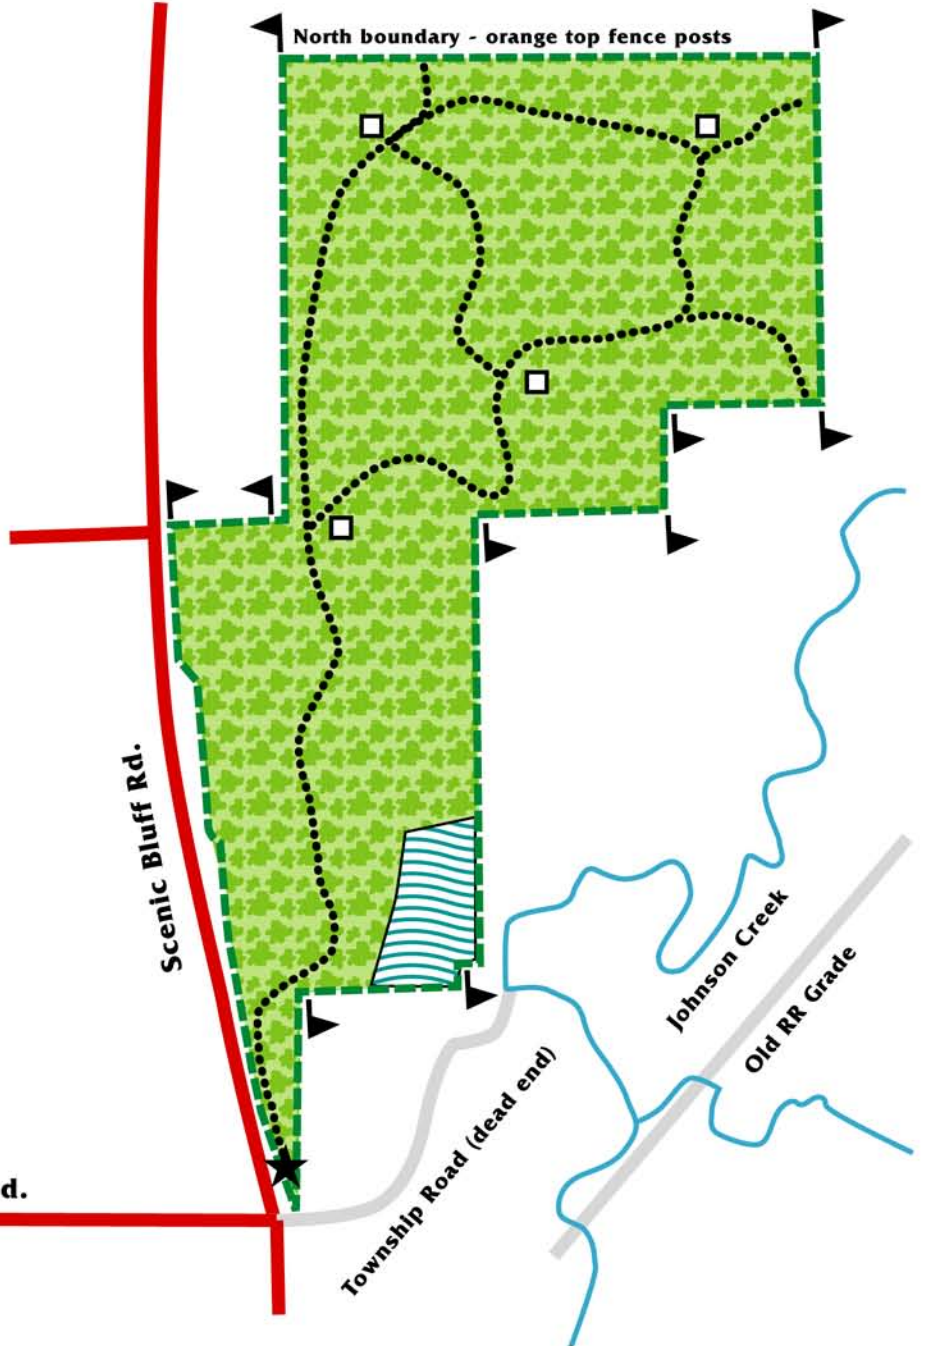

French Bluff Natural Area

Carroll County

Illinois Department of Natural Resources

Regional Map

Map Legend

- Site boundary
- Site boundary sign
- Mixed hardwood timber with scattered Cedar thickets
- Lowland wet meadow
- Hunter parking & registration
- Trail
- Trail reference point
- Roads