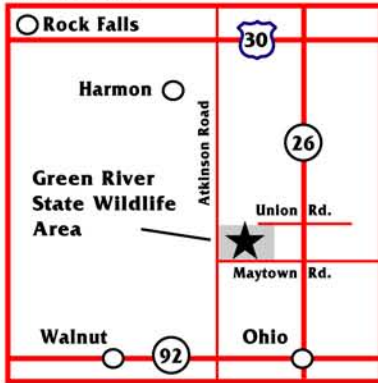

Green River State Wildlife Area

Illinois Department of Natural Resources

Regional Map

Map Legend

- Park Boundary
- Slough
- Dove Fields
- Restricted Area
- Check Station
- Hunter Parking
- Roads

ILLINOIS

DEPARTMENT OF
NATURAL
RESOURCES