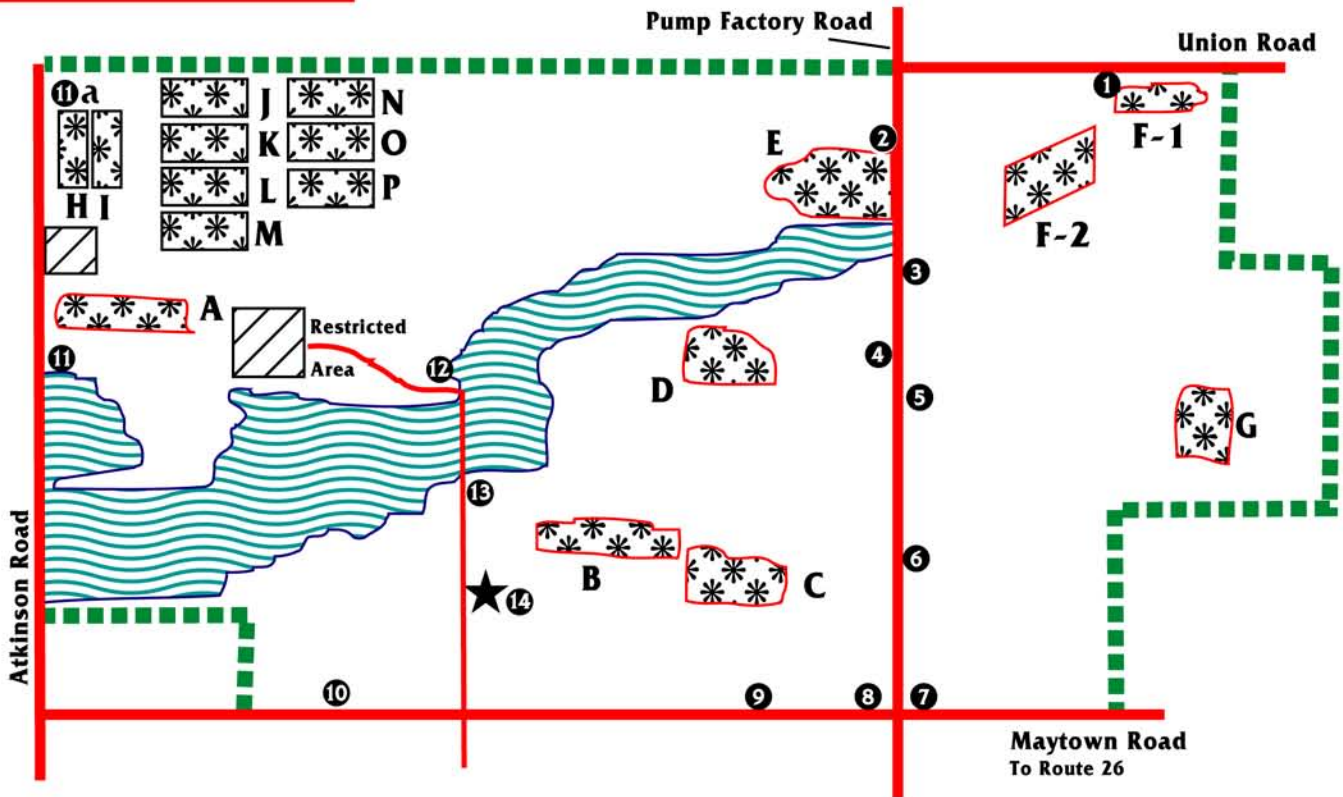

Green River State Wildlife Area

Illinois Department of Natural Resources

Regional Map

Map Legend

- Park Boundary
- Slough
- Dove Fields
- Restricted Area
- Check Station
- Hunter Parking
- Roads

ILLINOIS

DEPARTMENT OF
NATURAL
RESOURCES