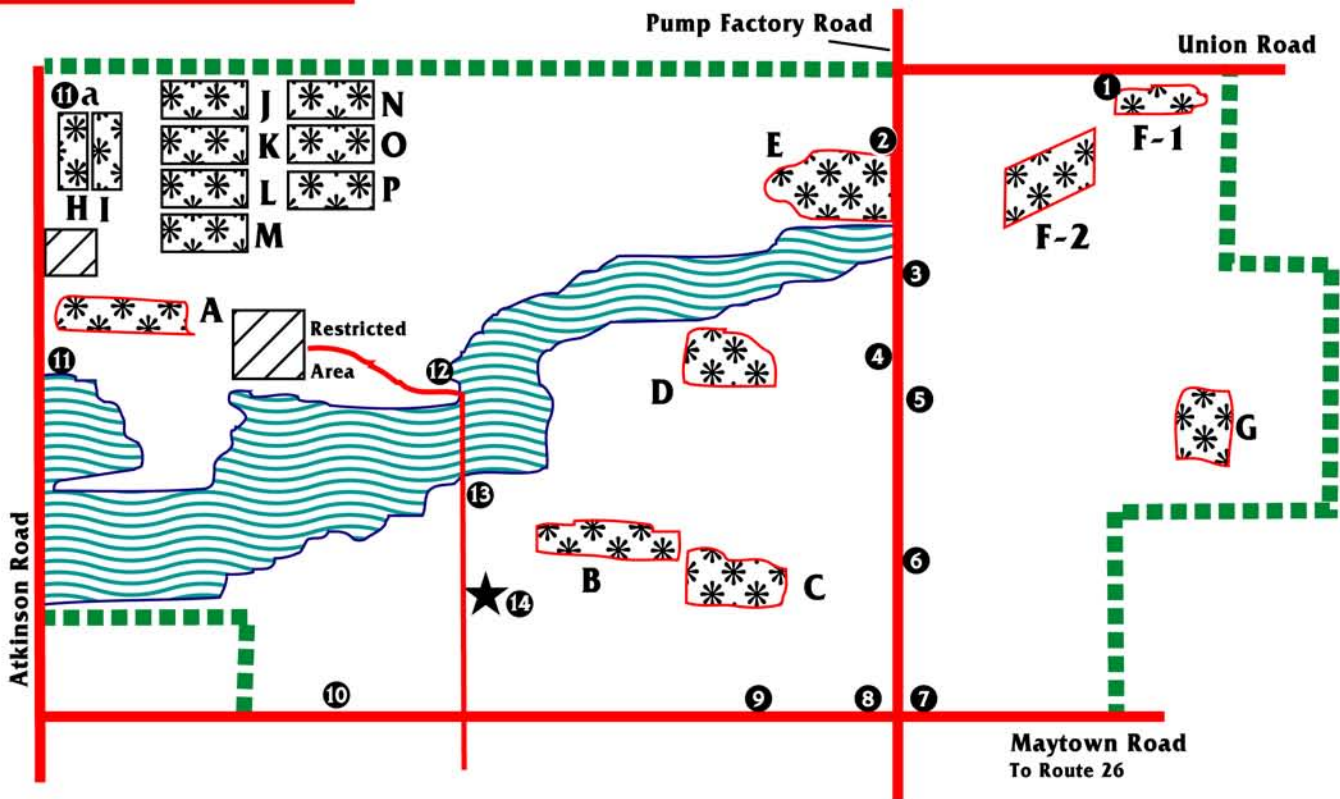

Green River State Wildlife Area

Illinois Department of Natural Resources

Regional Map

ILLINOIS

DEPARTMENT OF
NATURAL
RESOURCES

2010

063010

Your purchase
of hunting equipment
supports
Wildlife Restoration

Map Legend

Park Boundary	
Slough	
Dove Fields	
Restricted Area	
Check Station	
Hunter Parking	
Roads	