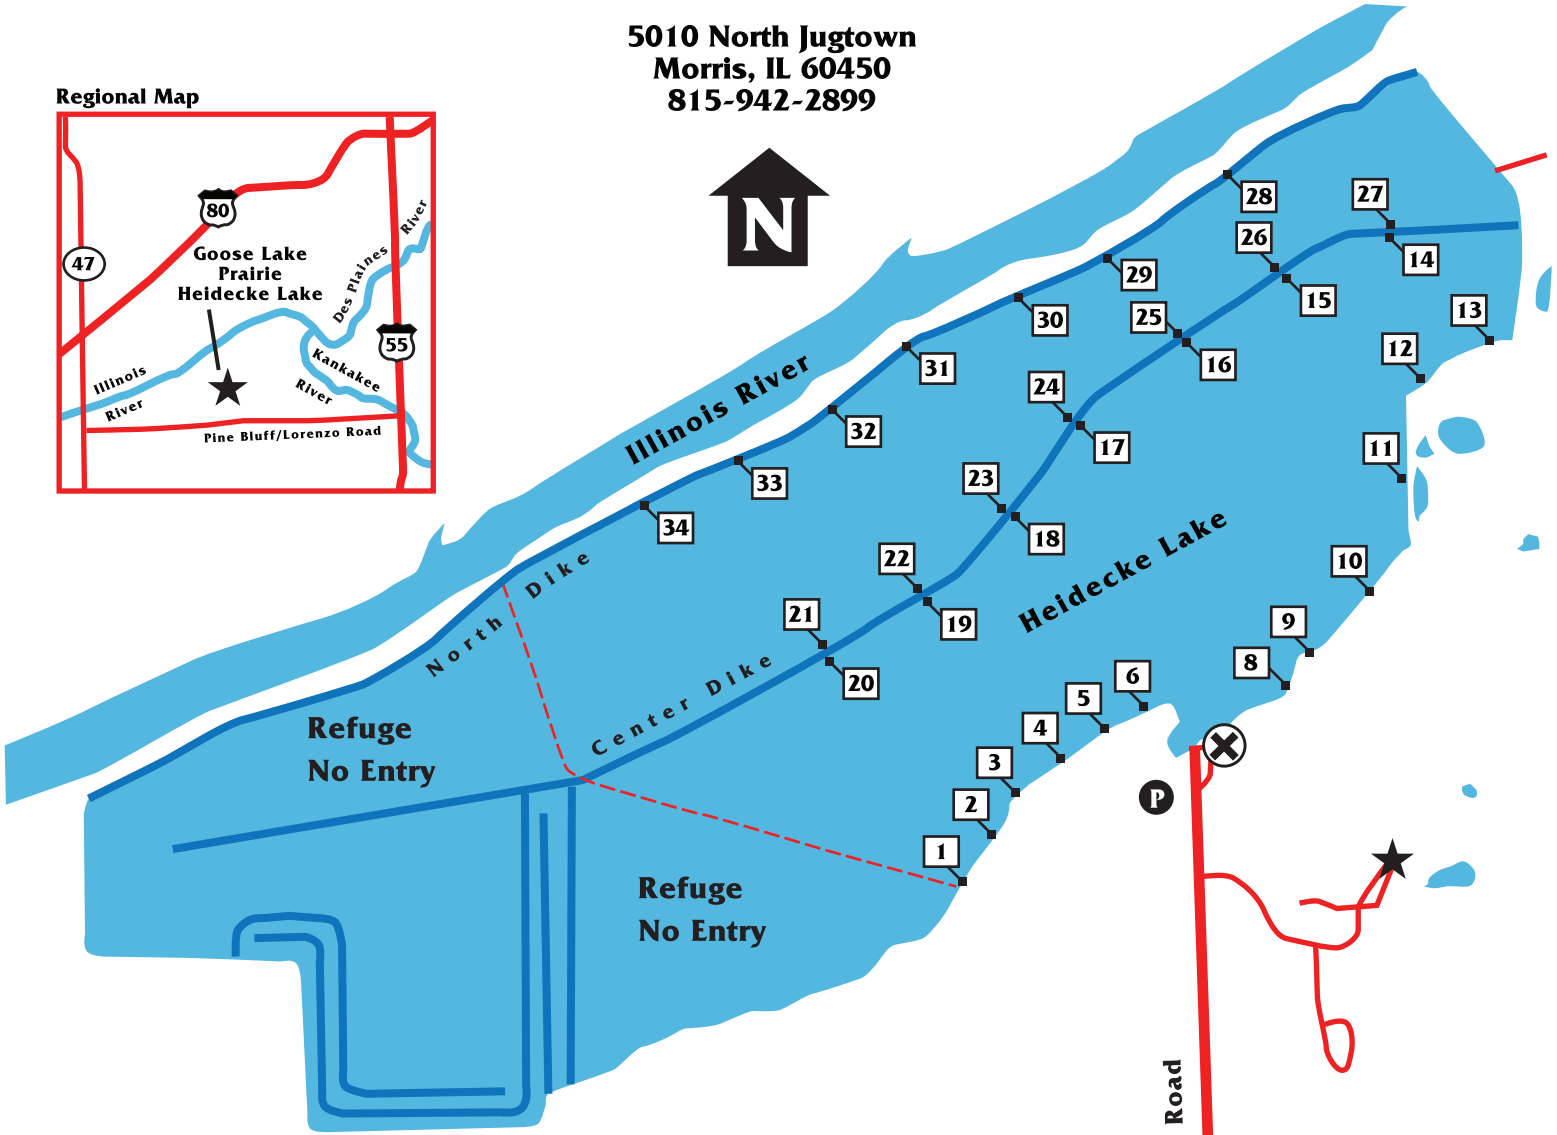

Goose Lake Prairie-Heidecke Lake Waterfowl Hunting Blind Locations

5010 North Jugtown
Morris, IL 60450
815-942-2899

Regional Map

Map Legend	
Blind Location	
Roads	
Check Station & Boat Launch	
Refuge Line	
River, Lake, or Pond	
Dike	
Park Office	
Parking Lot	

Pine Bluff/Lorenzo Road

Jugtown Road

ILLINOIS

DEPARTMENT OF
NATURAL
RESOURCES