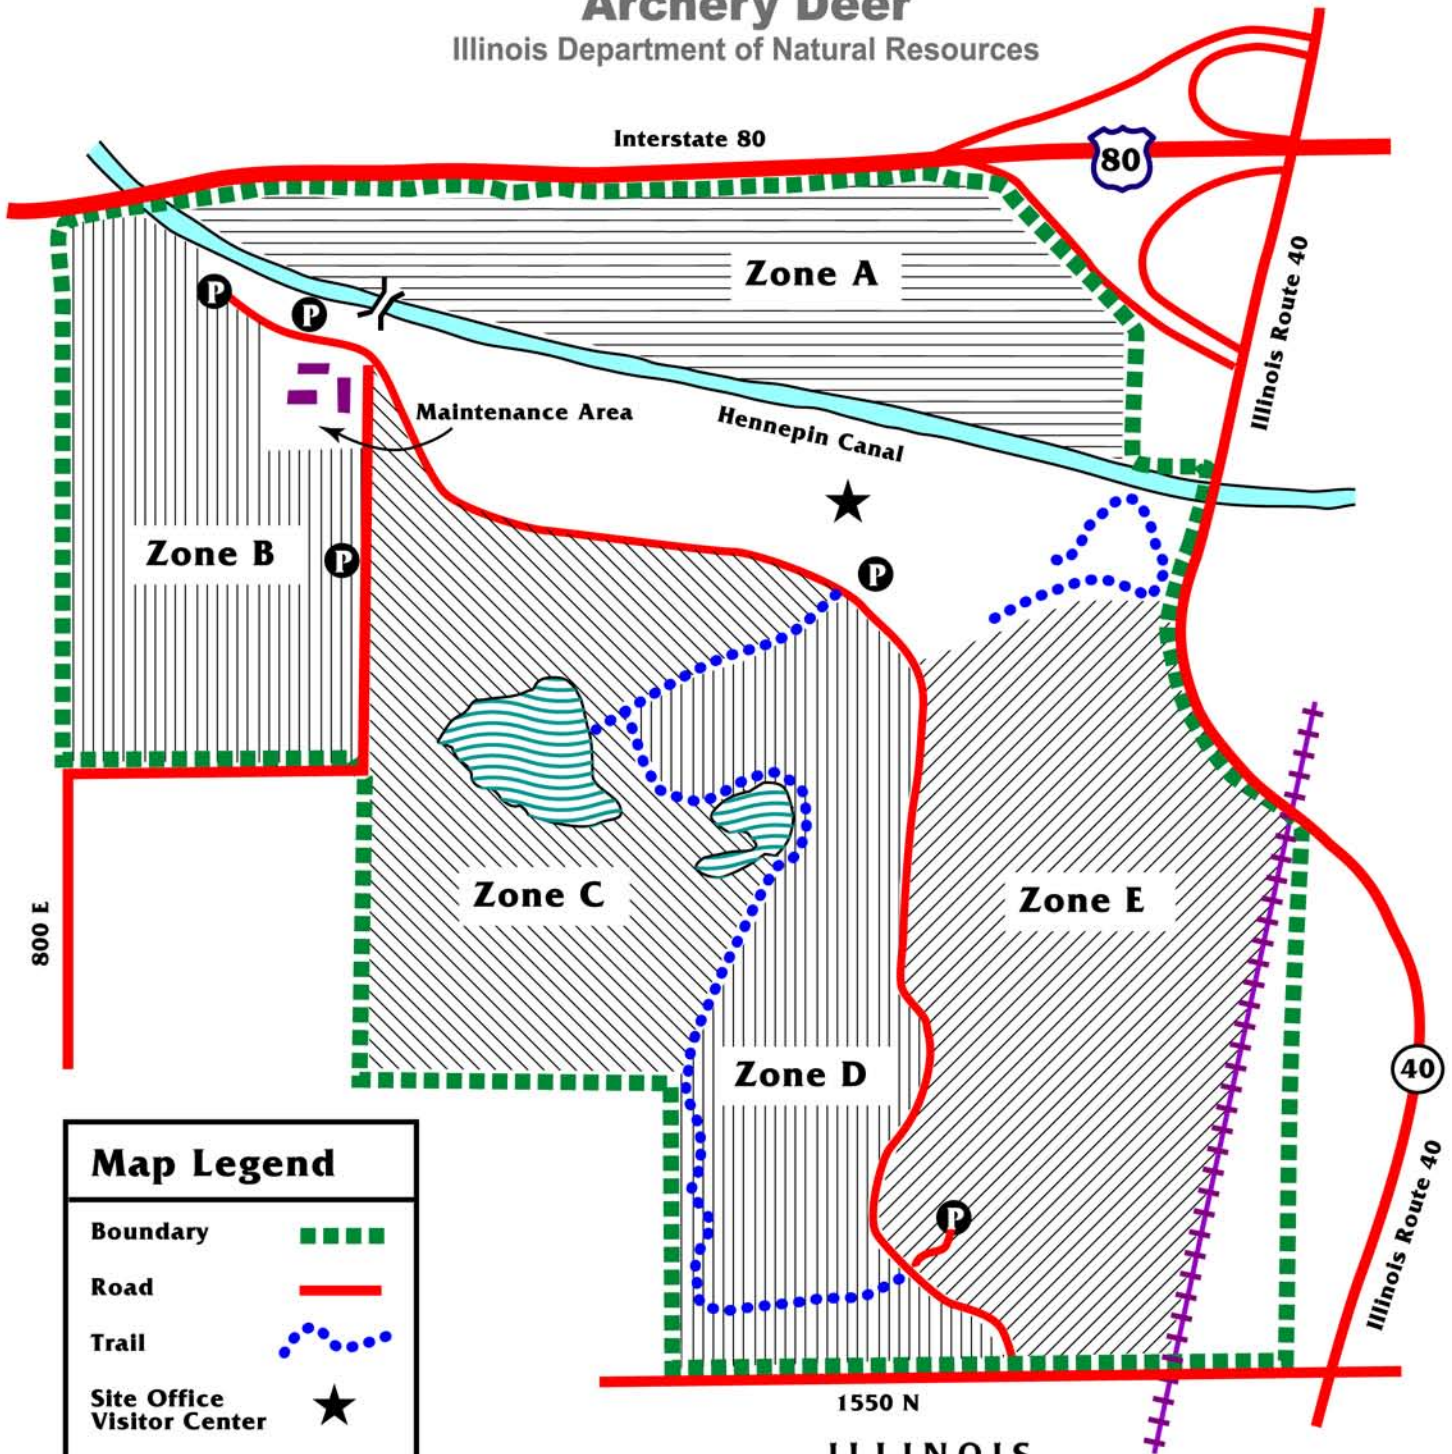

Hennepin Canal State Trail

Archery Deer

Illinois Department of Natural Resources

Map Legend	
Boundary	
Road	
Trail	
Site Office Visitor Center	
Building	
Parking	
Hunting Zones	
Footbridge	
Railroad Tracks	
Wetland	
Canal	