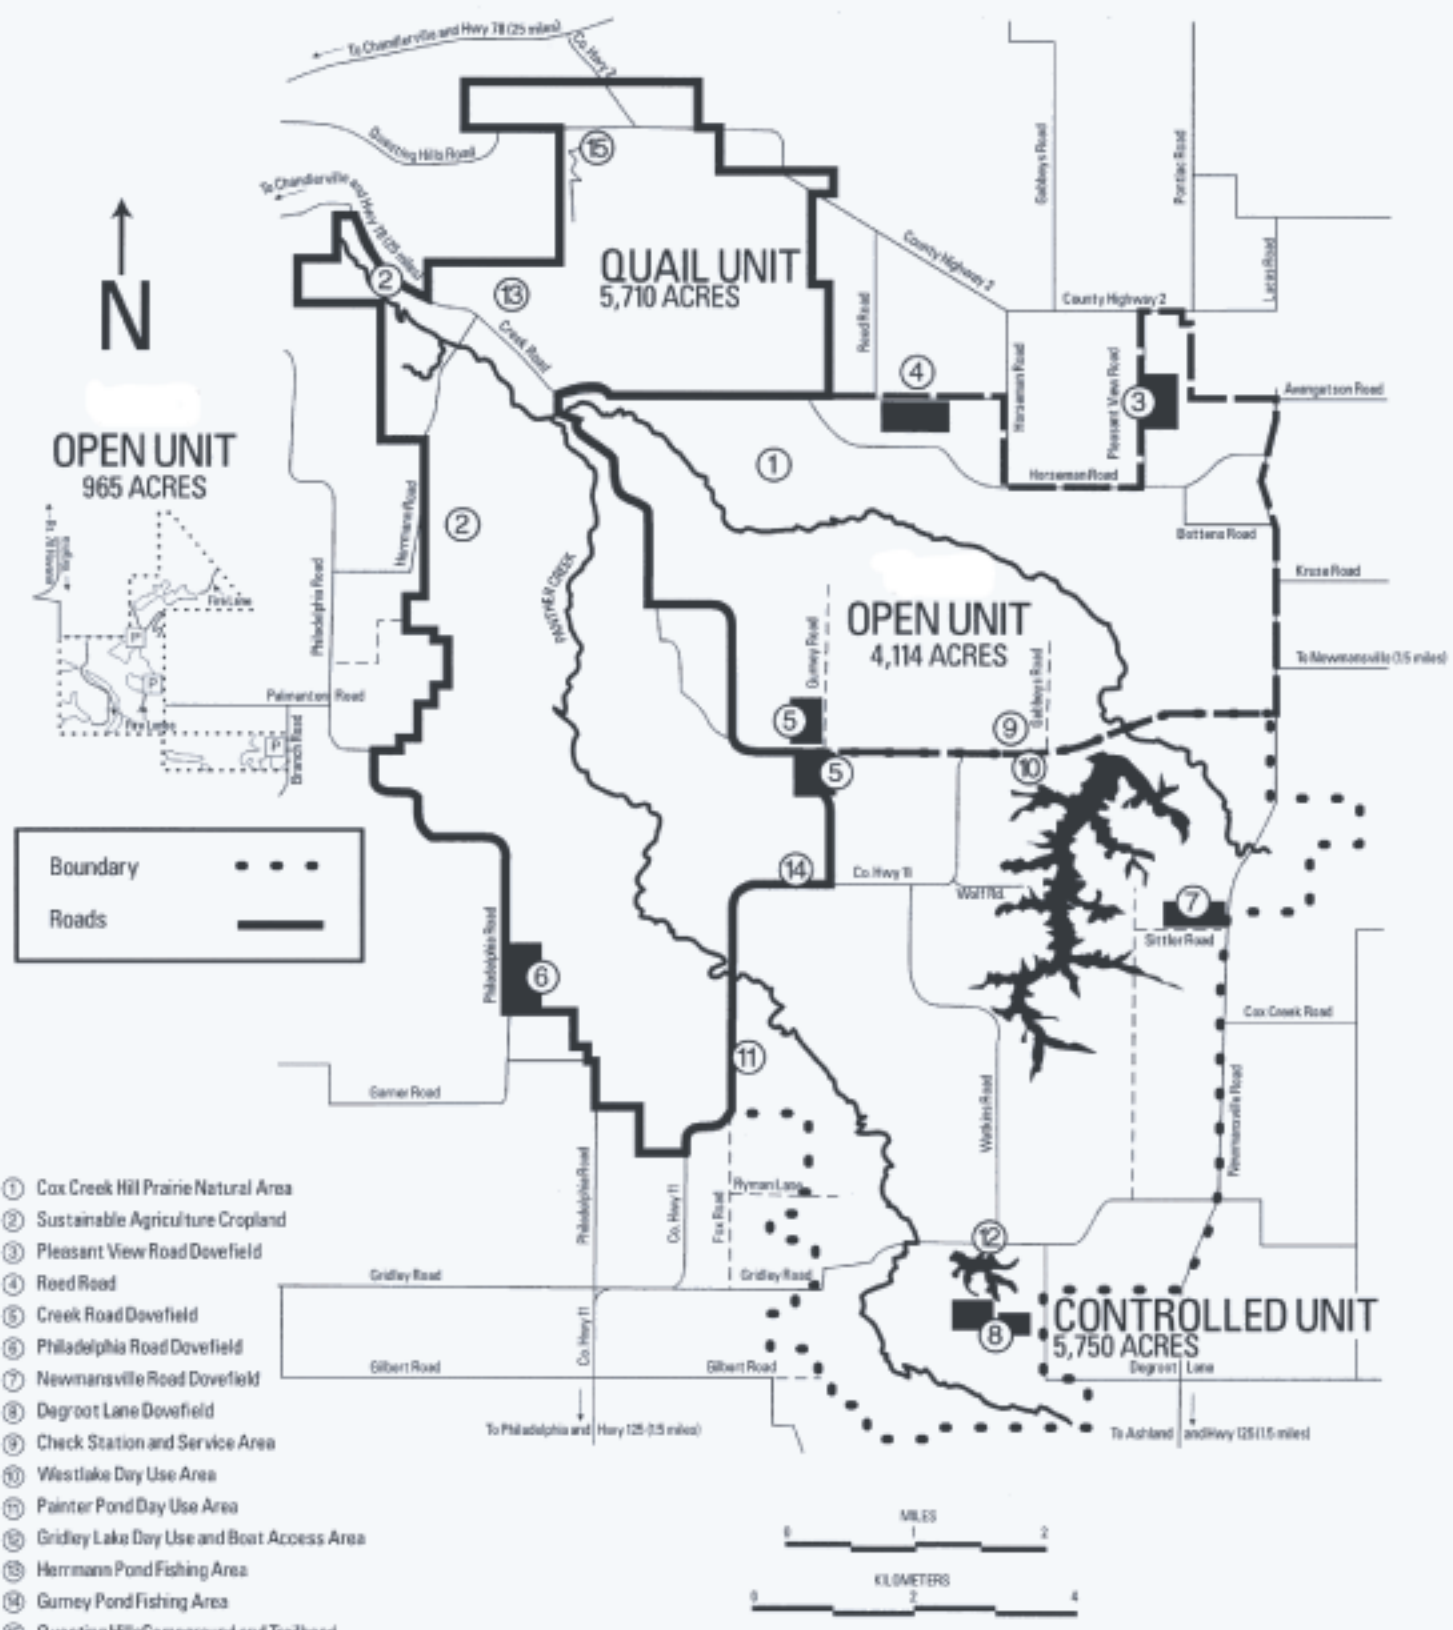

# Jim Edgar Panther Creek State Fish & Wildlife Area

State of Illinois Department of Natural Resources

- ① Cox Creek Hill Prairie Natural Area
- ② Sustainable Agriculture Cropland
- ③ Pleasant View Road Dovefield
- ④ Road Road
- ⑤ Creek Road Dovefield
- ⑥ Philadelphia Road Dovefield
- ⑦ Newmansville Road Dovefield
- ⑧ Degroot Lane Dovefield
- ⑨ Check Station and Service Area
- ⑩ Westlake Day Use Area
- ⑪ Painter Pond Day Use Area
- ⑫ Gridley Lake Day Use and Boat Access Area
- ⑬ Herrmann Pond Fishing Area
- ⑭ Gurney Pond Fishing Area
- ⑮ Questing Hills Campground and Trailhead

Hunter Parking **P**