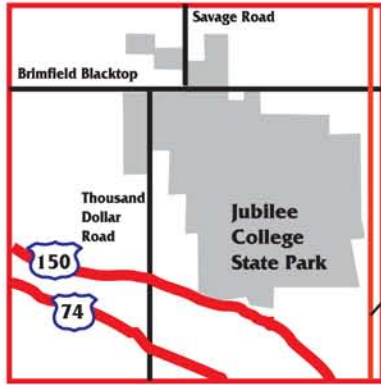

# Jubilee College State Park

Illinois Department of Natural Resources

## Regional Map

1/2 Mile

## Map Legend

Creeks		Restricted No Hunting	
Roads		Park Boundary	
Agri Fields		Pond	
Hunting Zone A		Check Station	
Hunting Zone B		Hunter Parking	
Hunting Zone C		Headquarters	
Hunting Zone D			
Hunting Zone E			