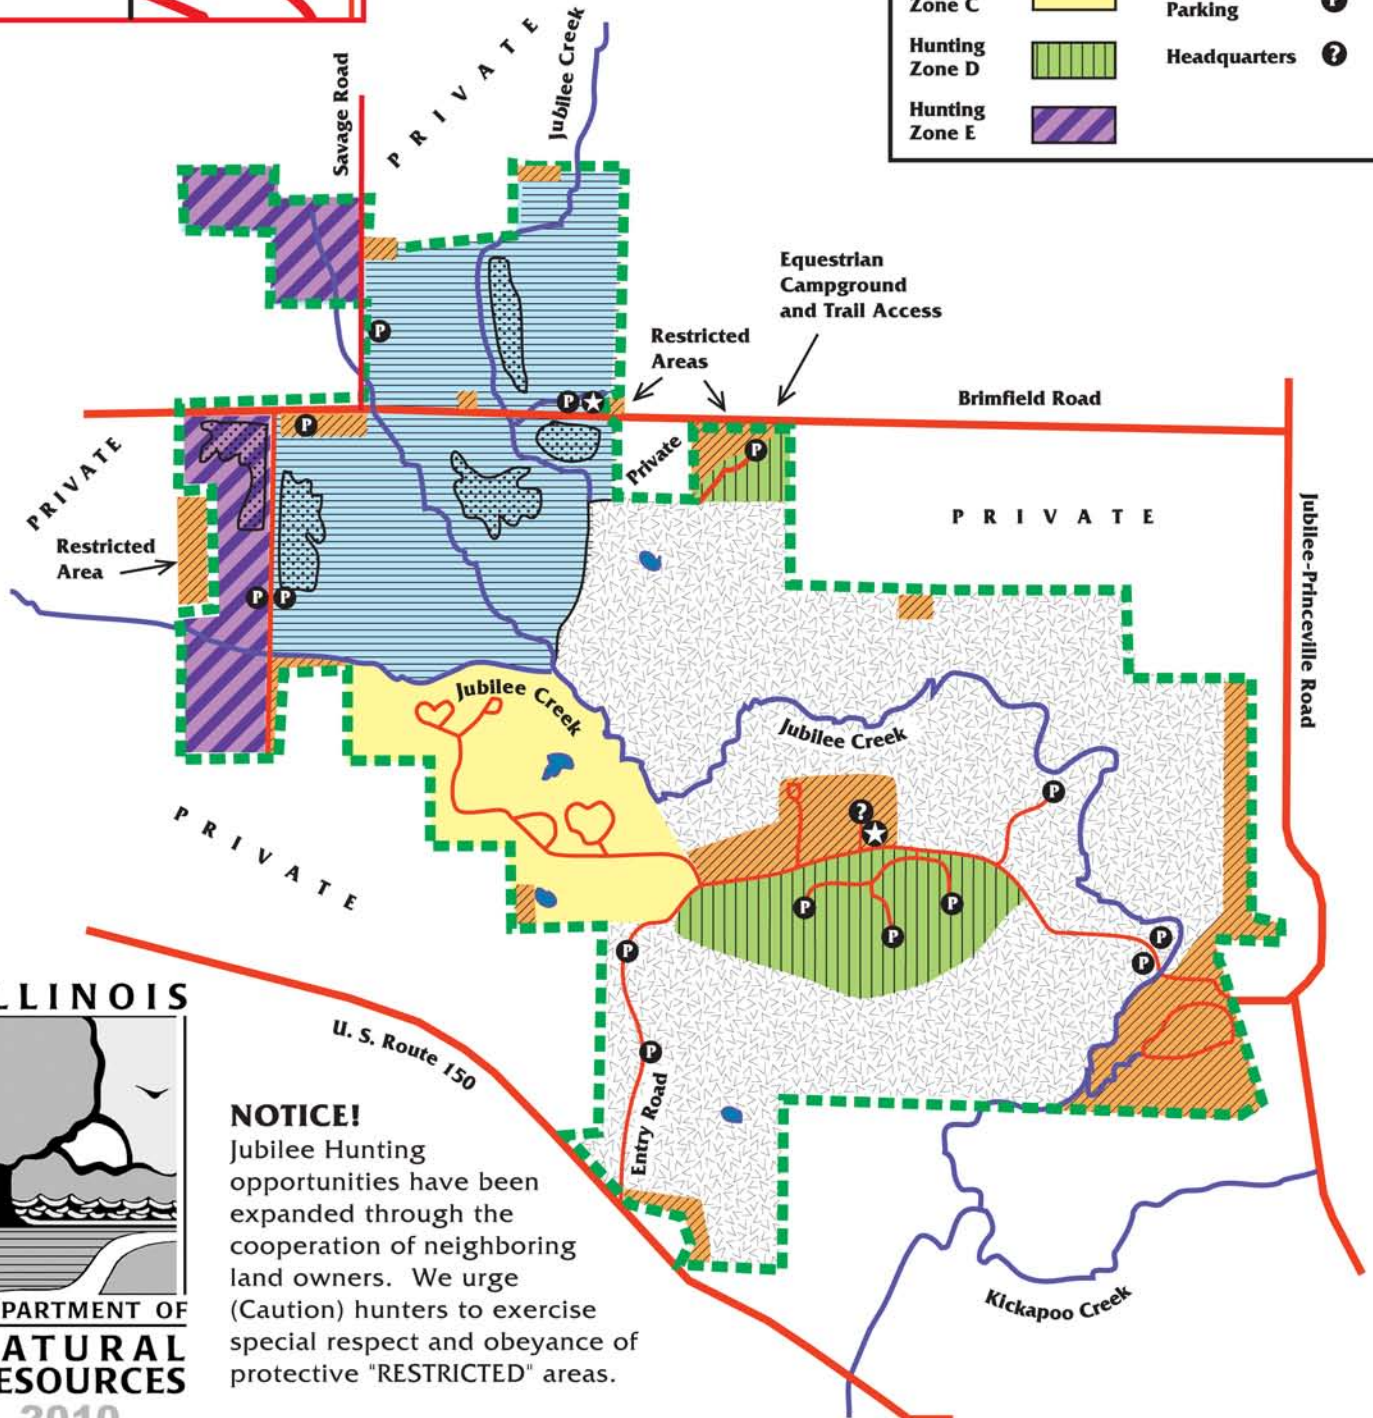

# Jubilee College State Park

Illinois Department of Natural Resources

## Regional Map

1/2 Mile

## Map Legend

Creeks		Restricted No Hunting	
Roads		Park Boundary	
Agri Fields		Pond	
Hunting Zone A		Check Station	
Hunting Zone B		Hunter Parking	
Hunting Zone C		Headquarters	
Hunting Zone D			
Hunting Zone E			