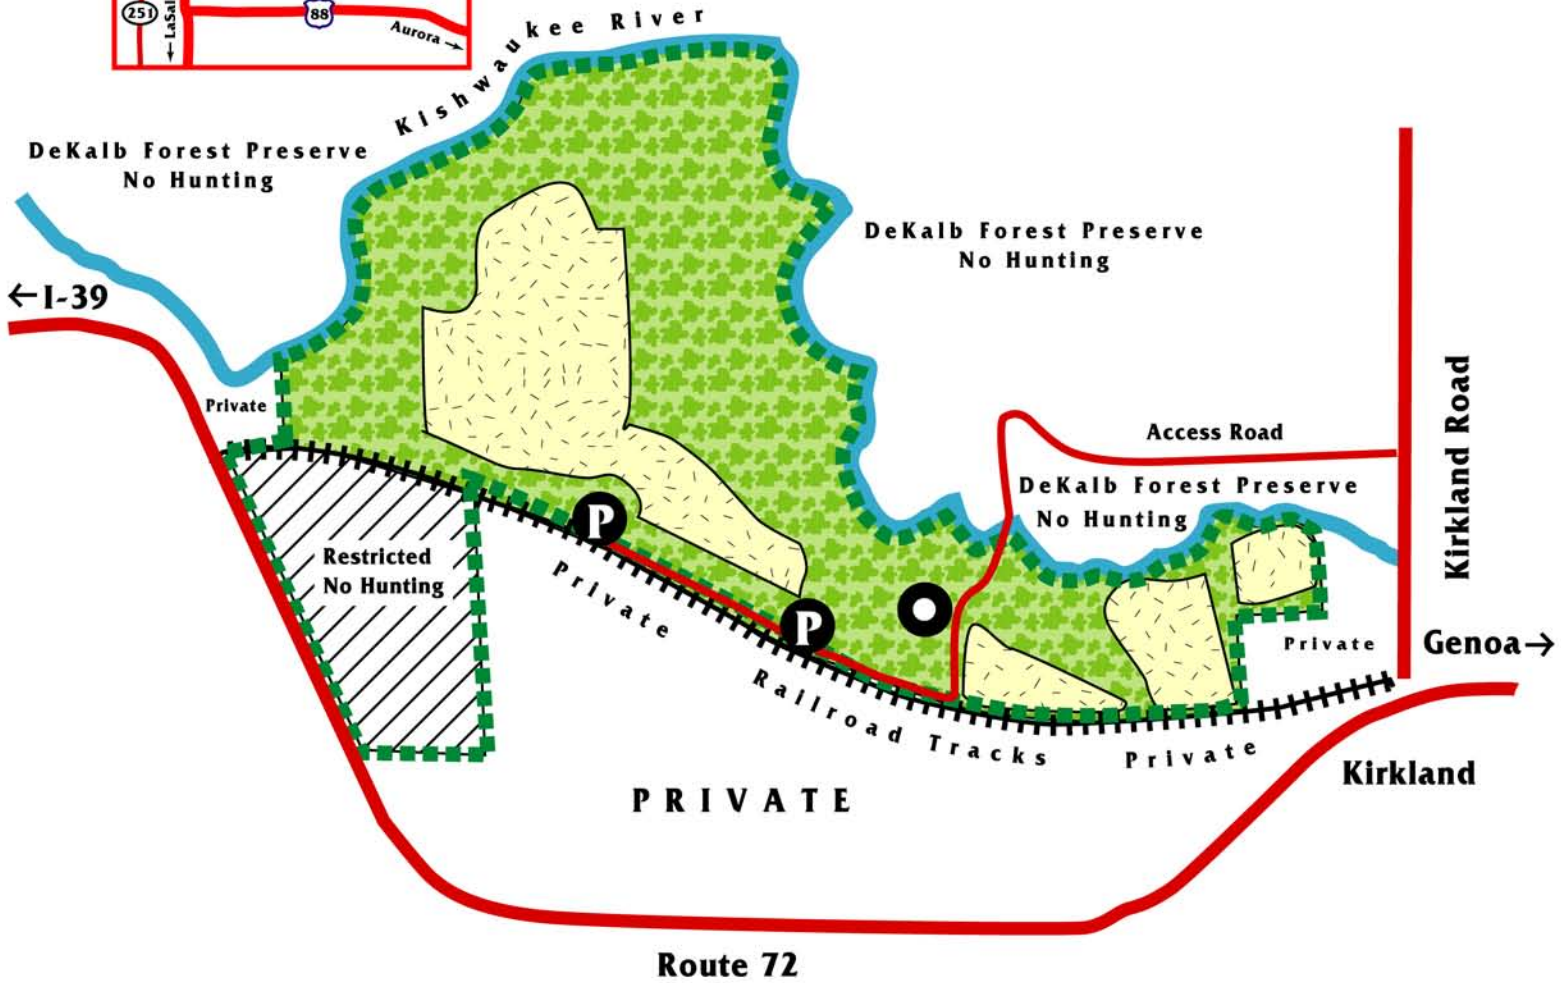

# Kishwaukee River State Natural Area

Illinois Department of Natural Resources

Regional Map

.5 mile

ILLINOIS

DEPARTMENT OF  
NATURAL  
RESOURCES

2010

063010

## Map Legend

Site Boundary		Parking Lots (3 total)	
Railroad Tracks		Hunter Parking & Sign-In Box	
River		Wooded Areas	
Roads		Fields	
		Restricted Area	