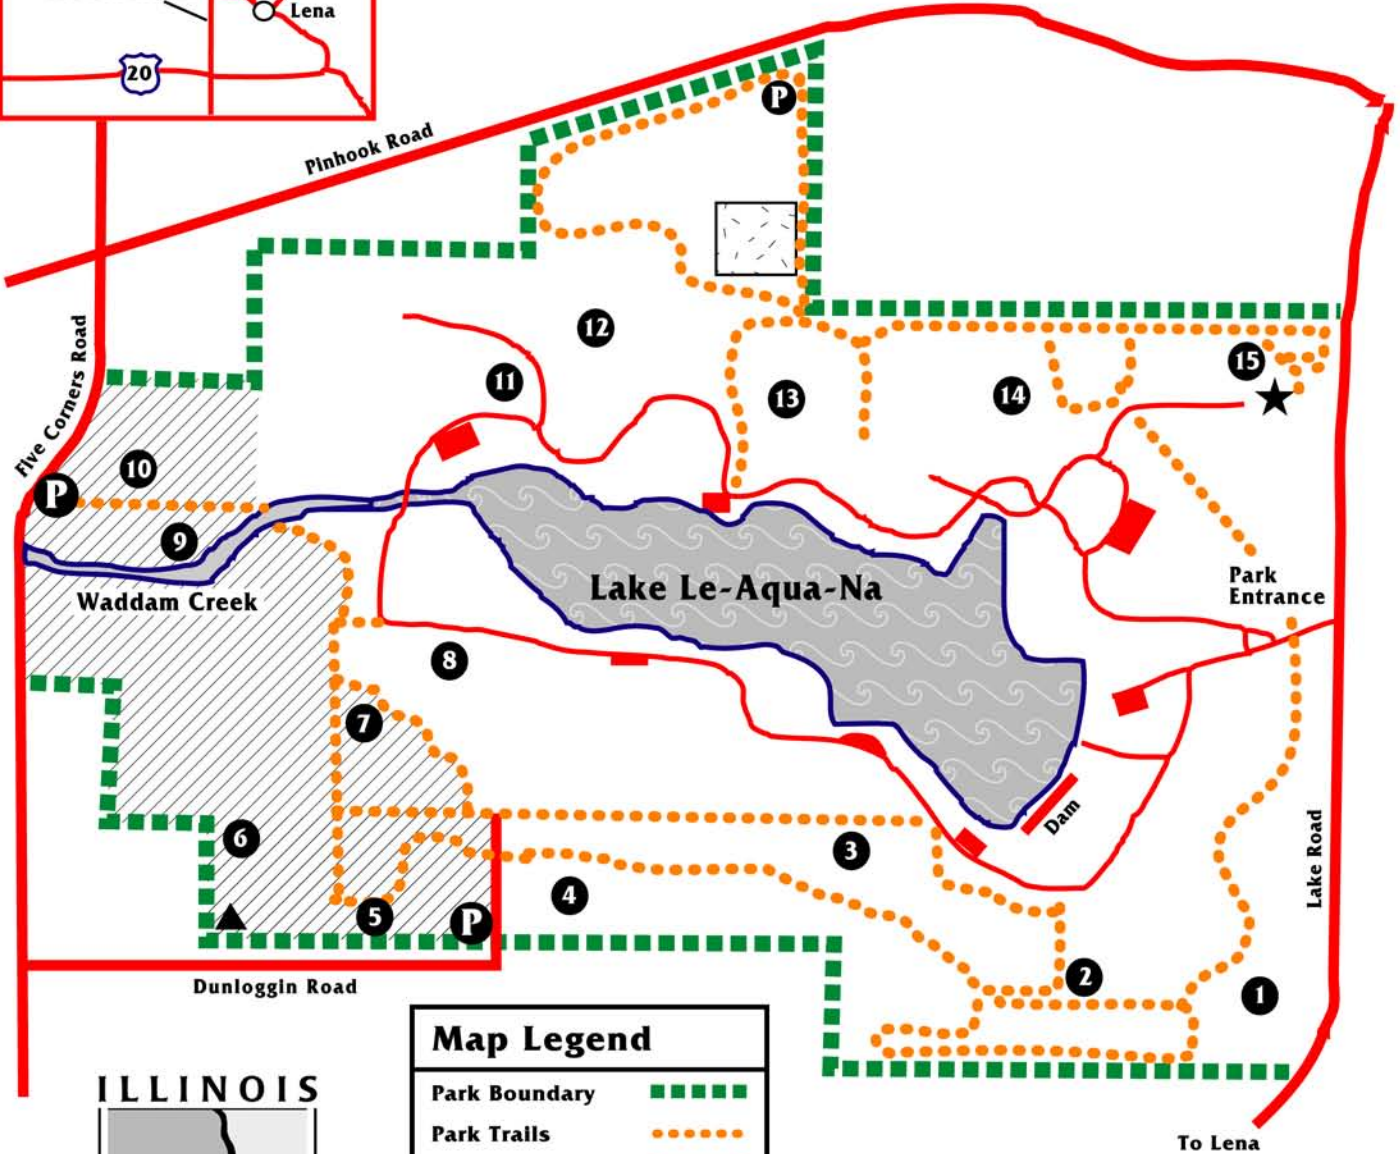

Lake Le-Aqua-Na State Park

Illinois Department of Natural Resources

Regional Map

1/2 Mile

ILLINOIS

DEPARTMENT OF
NATURAL
RESOURCES

2010

063010

Map Legend

Park Boundary	
Park Trails	
Roads	
Dove Hunting	
Hunter Registration & Check Station	
Parking	
Youth Deer Hunt Blind Sites	
Archery Deer Hunting Zone	
Archery Deer Hunter Registration	