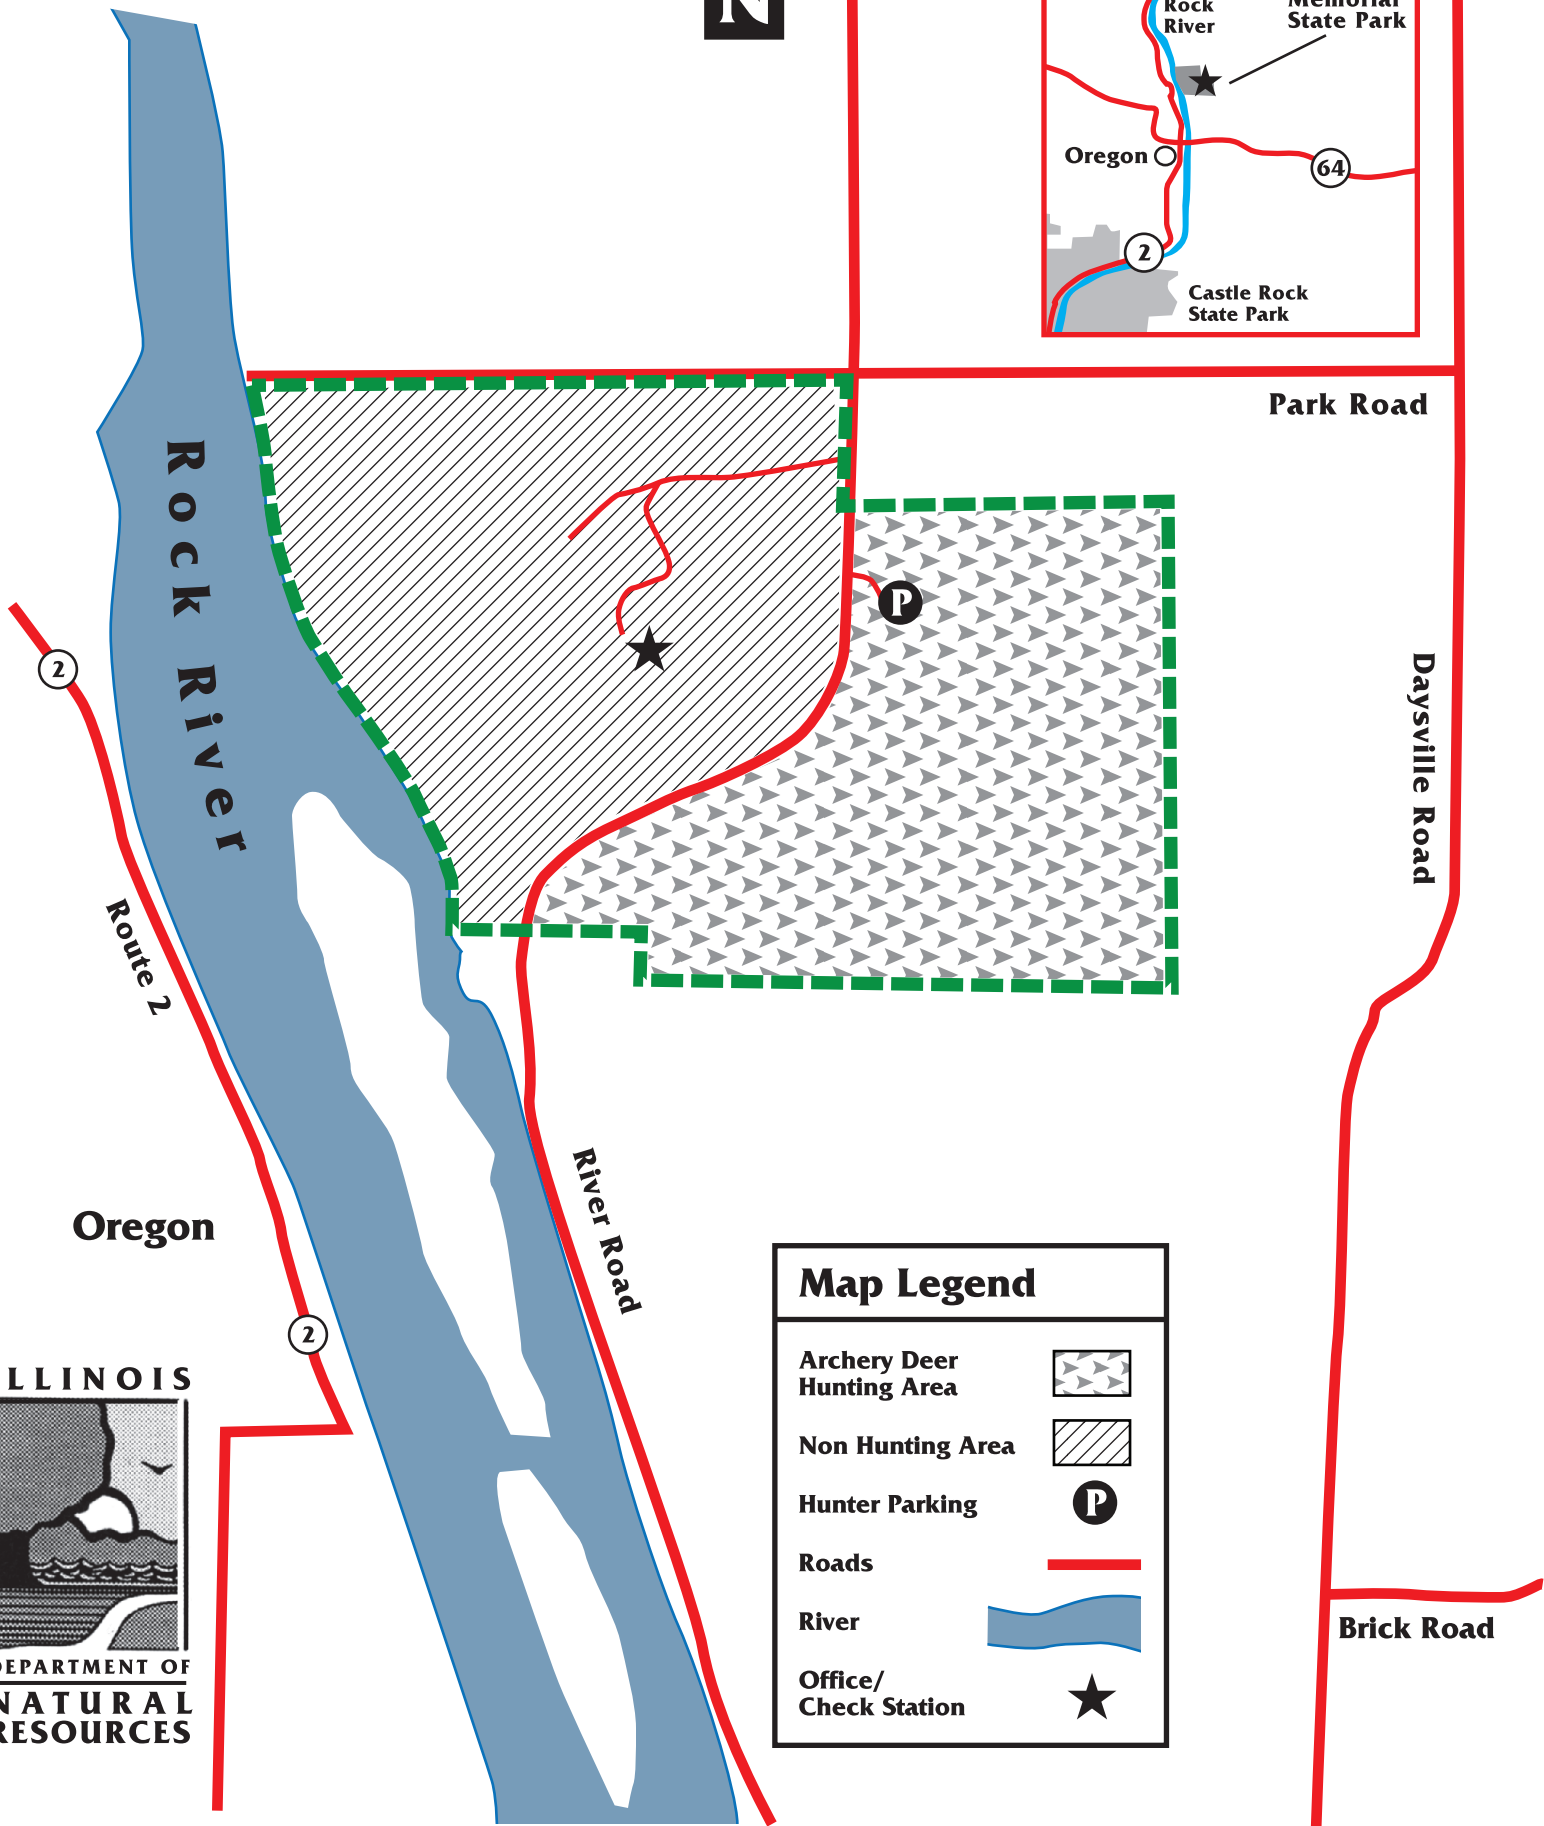

Lowden Memorial State Park

063009

Regional Map

ILLINOIS

DEPARTMENT OF
NATURAL
RESOURCES