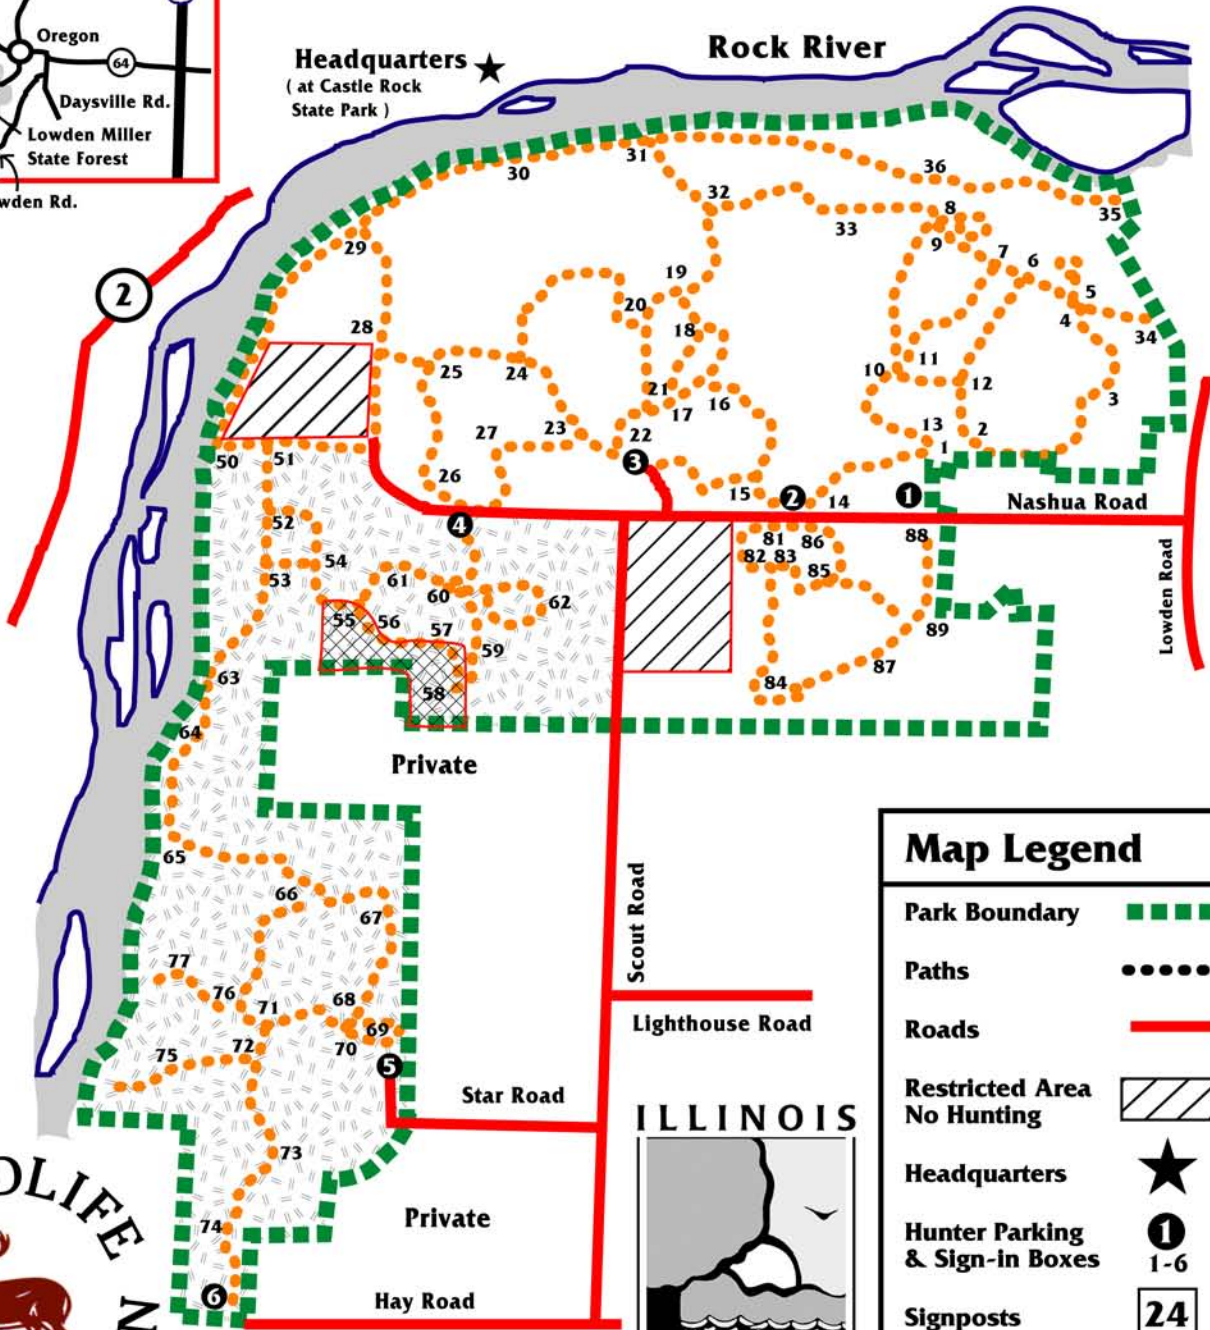

Lowden-Miller State Forest

Illinois Department of Natural Resources

Regional Map

1/2 Mile

Map Legend

- Park Boundary**
- Paths**
- Roads**
- Restricted Area No Hunting**
- Headquarters**
- Hunter Parking & Sign-in Boxes**
- Signposts**
- Squirrel Hunting Area**
- Restricted No Firearm Hunting**