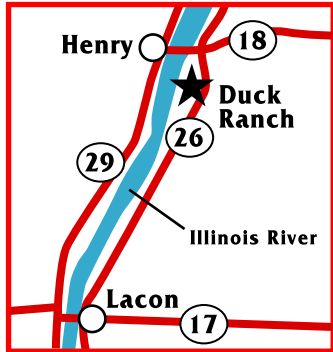

# Marshall State Fish & Wildlife Area Duck Ranch Unit

City of Henry

Regional Map

Map Legend	
Boundary	
Roads	
Blind Site	
Boat Launch	
Water	
Parking Lot	

Your purchase of hunting equipment supports Wildlife Restoration