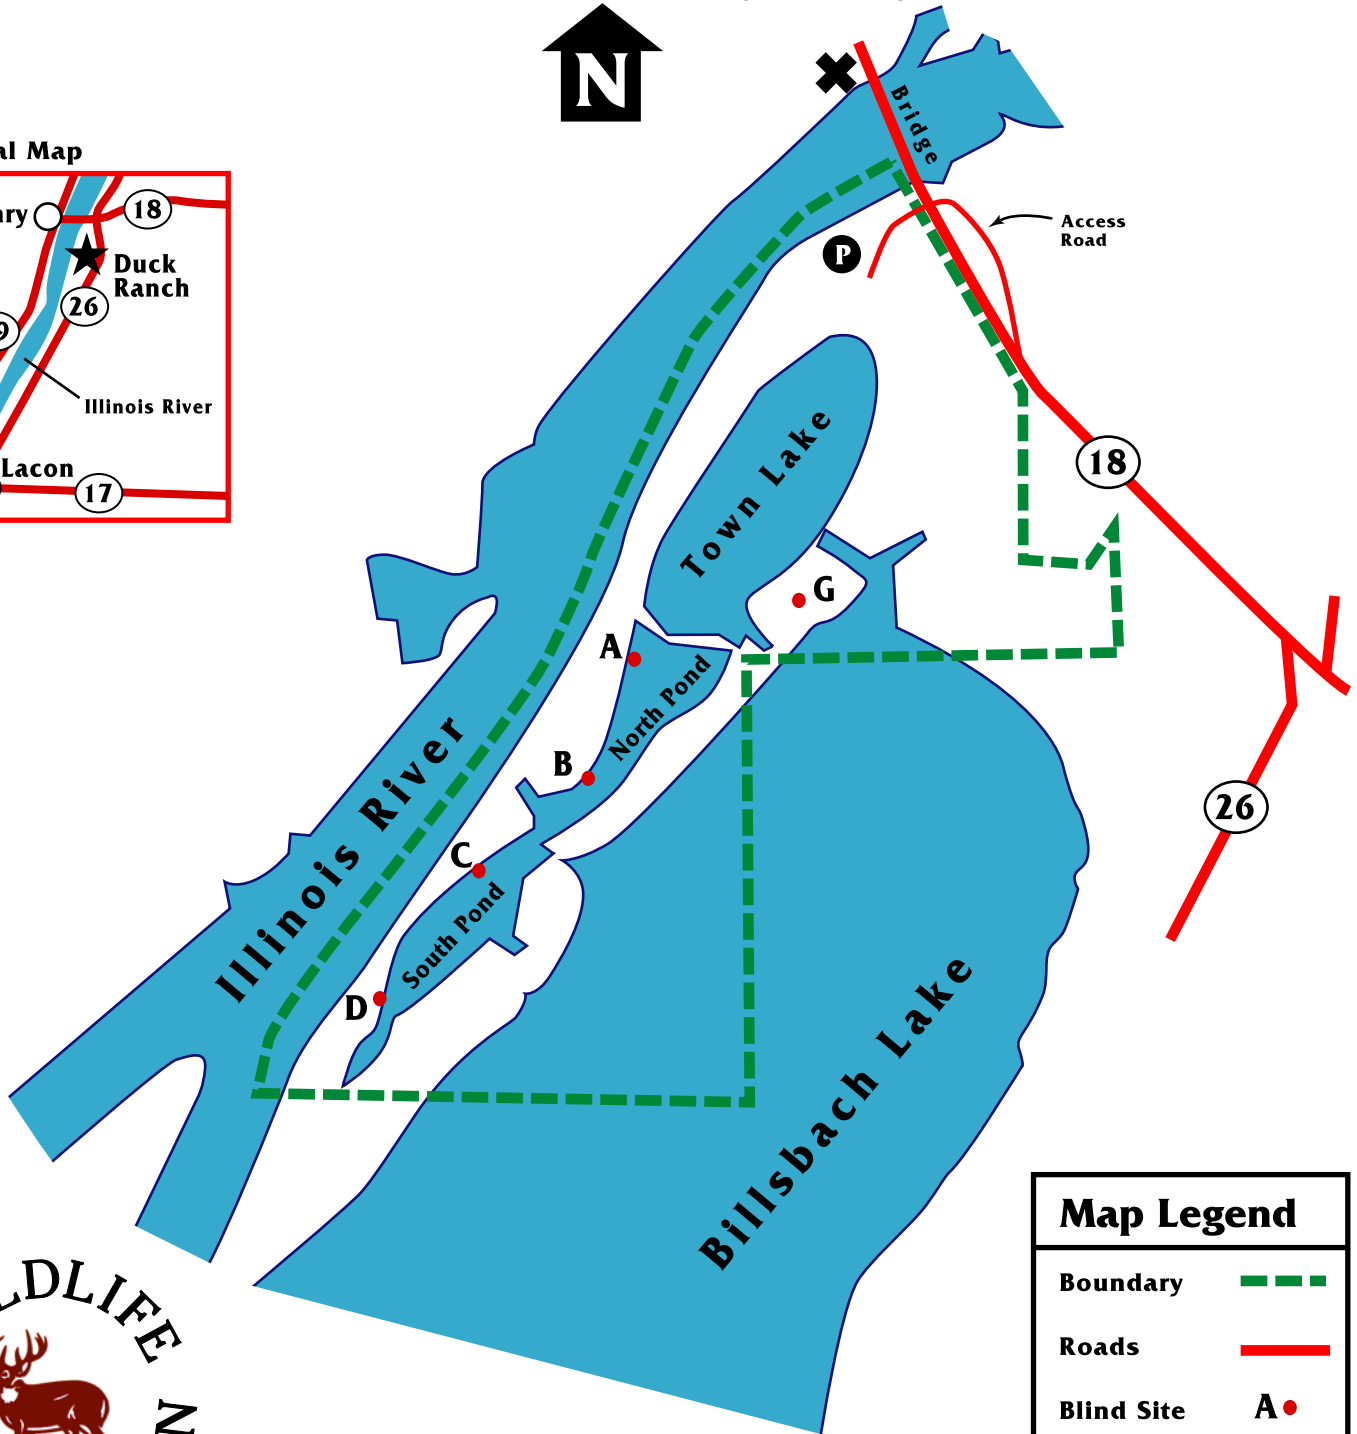

# Marshall State Fish & Wildlife Area Duck Ranch Unit

City of Henry

Regional Map

Map Legend	
Boundary	
Roads	
Blind Site	
Boat Launch	
Water	
Parking Lot	

Your purchase of hunting equipment supports Wildlife Restoration