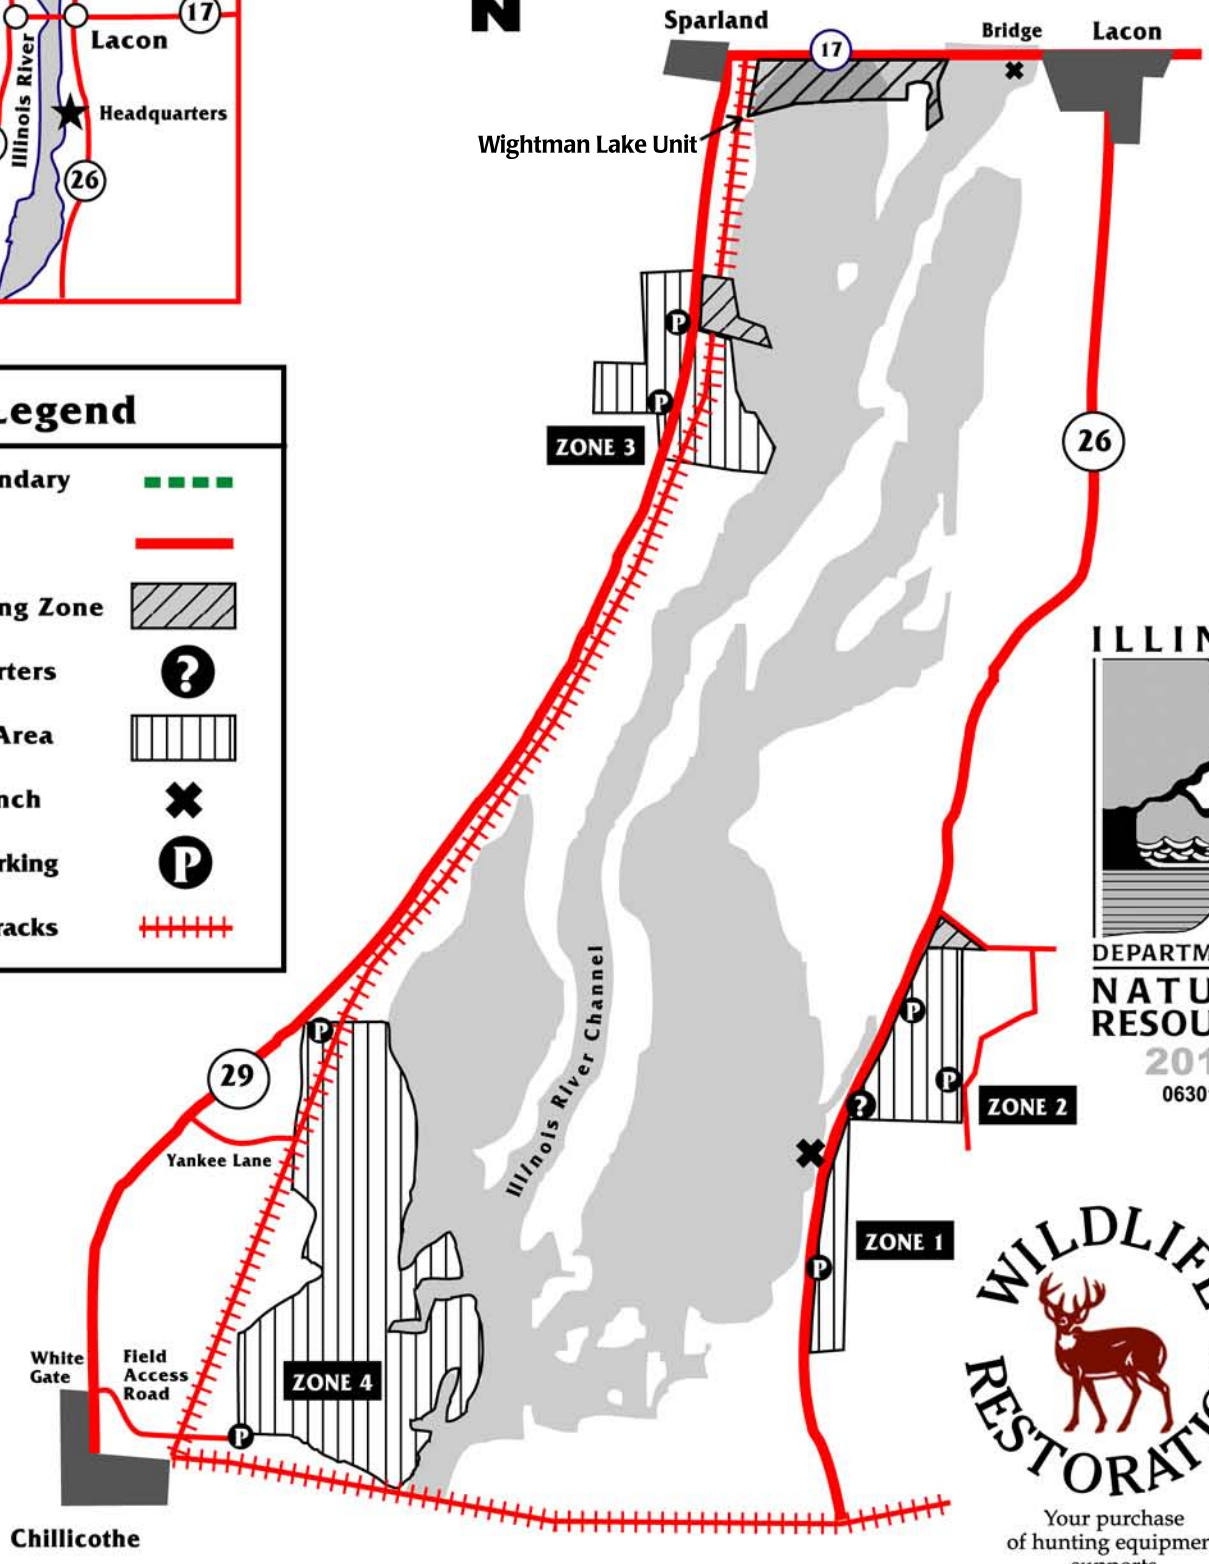

# Marshall State Fish & Wildlife Area

## Upland Hunting

Illinois Department of Natural Resources

Regional Map

Map Legend	
Park Boundary	-----
Roads	—————
No Hunting Zone	▨▨▨▨
Headquarters	?
Hunting Area	▤▤▤▤
Boat Launch	×
Hunter Parking	P
Railroad Tracks	+ + + + +