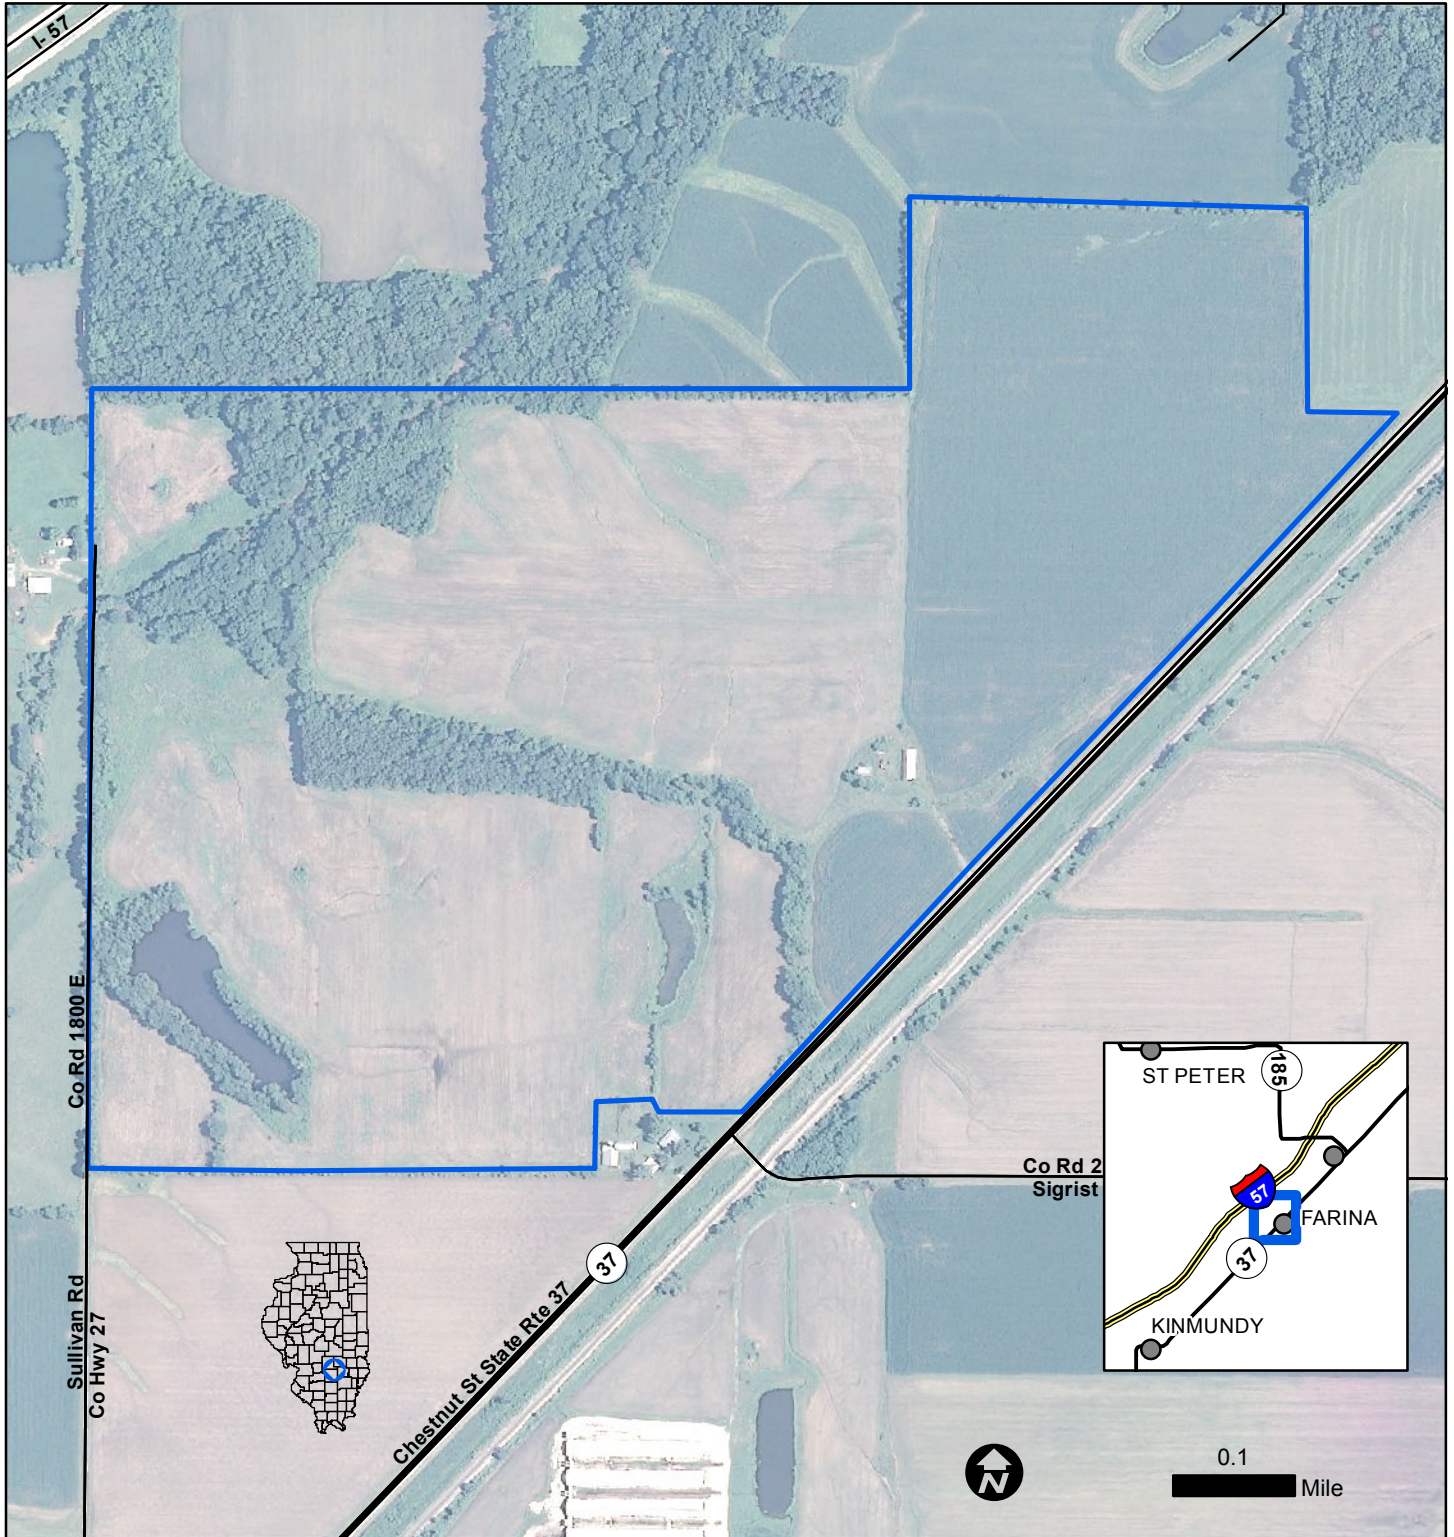

Maxine Loy Land and Water Reserve

- IDNR Property
- P Parking Lot

CO: Prairie Ridge State Natural Area,
4295 North 1000th Street, Newton, IL 62448,
(618/782/2685)

Refer to Hunter Fact Sheet for Site Specific Instructions.
<http://www.dnr.illinois.gov/hunting/FactSheets>