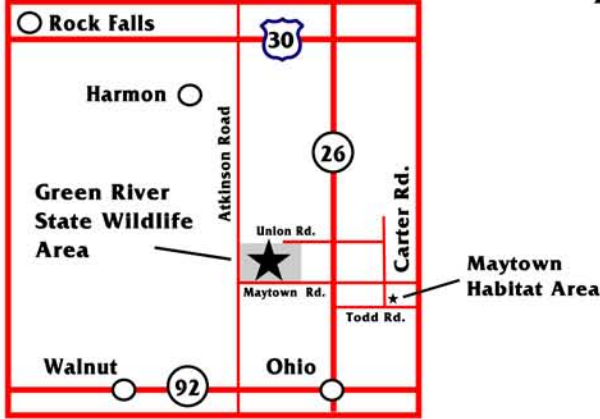

Maytown State Habitat Area

Illinois Department of Natural Resources

1/8 Mile

Map Legend

Site Boundary

Hunter Parking & Sign-in Box

Creek

Roads

Fields

Wooded Areas

Regional Map