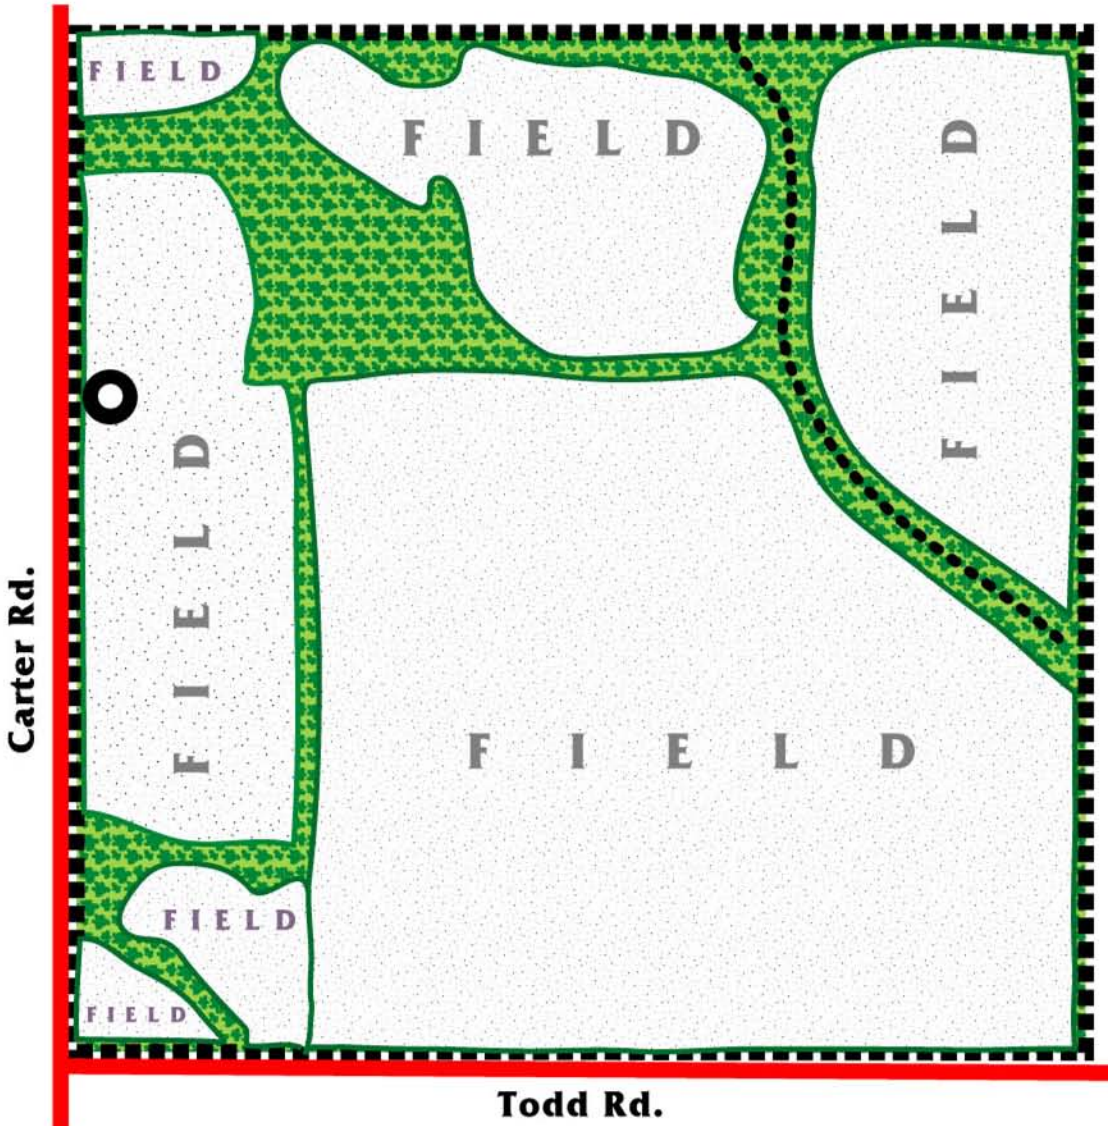

Maytown State Habitat Area

Illinois Department of Natural Resources

1/8 Mile

Map Legend

Site Boundary 

Hunter Parking & Sign-in Box 

Creek 

Roads 

Fields 

Wooded Areas 

Regional Map

ILLINOIS

DEPARTMENT OF
NATURAL
RESOURCES

2010

063010