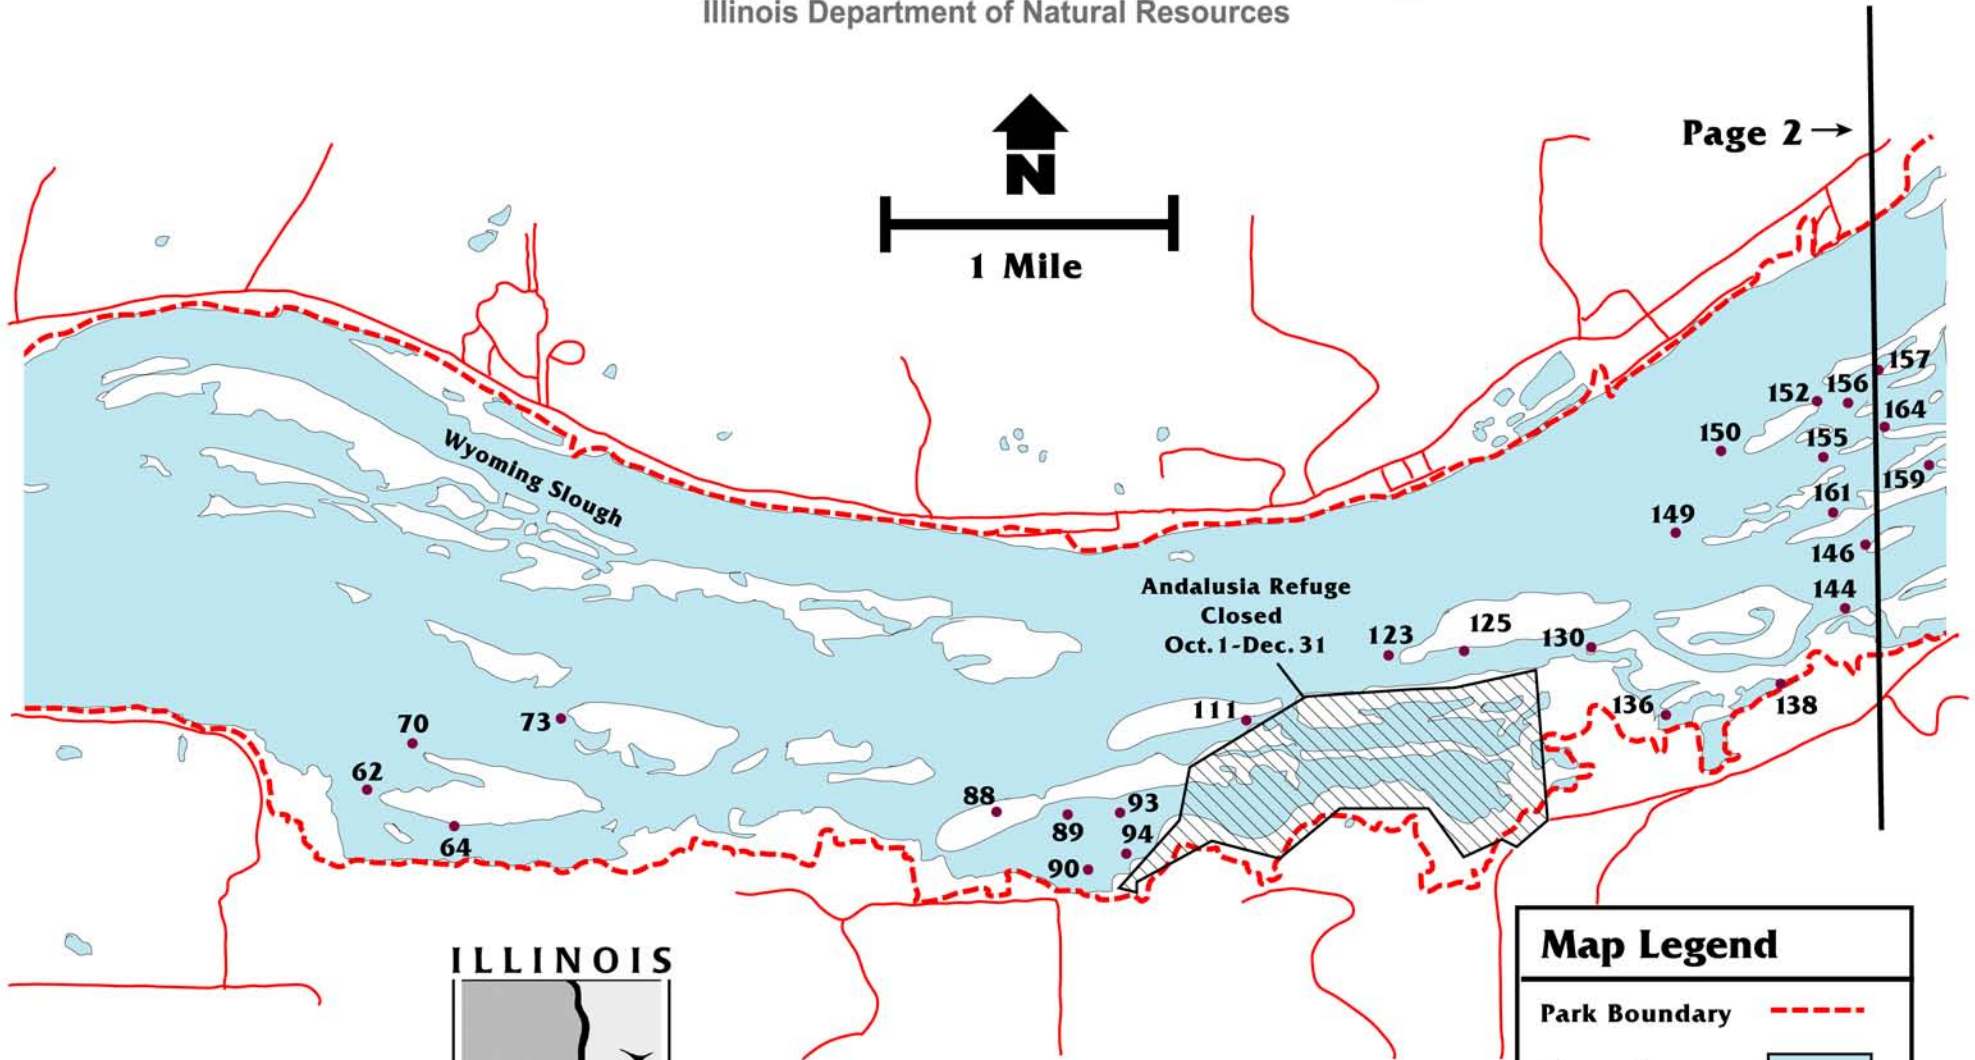

Mississippi River Pool 16, Page 1

Illinois Department of Natural Resources

ILLINOIS

DEPARTMENT OF
NATURAL
RESOURCES

2010

063010

Map Legend

Park Boundary	---
Water Areas	■
Roads	—
No Hunting	▨
Blind Site	• 1
Upper Pool Area Open Hunting	▩